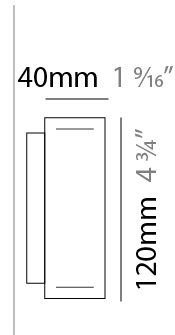

LED120 SURFACE

D73029- -

base number   Color   Finish
Temperature   Options

1. To build a product code in our configurator select the specify button on the base model # product page
2. To build a manual product code on this datasheet choose from the options listed below in blue font and add the suffix to the base model #

GENERAL

Series: Woodlin
Subseries: LED120
Brand: Tunto
Division: Design
Mounting Type: Surface
Mounting Location: Wall
Subcategory: Profile

PHYSICAL

Shape: Rectangle
Length (mm): 700
Length (in): 27 ⁹/₁₆
Width (mm): 40
Width (in): 1 ⁹/₁₆
Height (mm): 120
Height (in): 4 ³/₄
Extension (mm): 40
Extension (in): 1 ⁹/₁₆
Light Distribution: Direct / Indirect
Diffuser: Opal
Fixture Finish: [WAL / ASH / OAK / BLK / WHI](#)
Fixture Material: Wood

ELECTRICAL

Lamp Type: LED
Input Wattage (W): 31
Total Output Wattage (W): 25.3
Dimming: Tri-Mode (Non-Dimming and Phase Dimming (120Vac only) and 0-10V Dimming)
Driver Included: Yes
Driver Location: Remote
Driver Type: Constant Current - Universal
Driver Class: Class 2
Housing: ENCP3
Input Voltage (V): 120 - 277
Constant Current (MA): 700

LED

Color Temperature (°K): [2700 / 3000 / 4000](#)
Max. Delivered Lumen (lm): 1500
CRI: >93 CRI
Lamp Life (hrs): 50000

OPTICAL

RATINGS AND CERTIFICATIONS

Certified By: Certified for North American Standards
IP rating: IP20

PROJECT
TYPE
SPECIFIER
QUANTITY
DATE

700mm 27 ⁹/₁₆"

Indirect