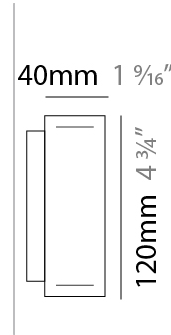

LED120 SURFACE

D73029-

base number
Color   Finish
Temperature   Options

1. To build a product code in our configurator select the specify button on the base model # product page
2. To build a manual product code on this datasheet choose from the options listed below in blue font and add the suffix to the base model #

GENERAL

Series: Woodlin
Subseries: LED120
Brand: Tunto
Division: Design
Mounting Type: Surface
Mounting Location: Wall
Subcategory: Sconce

PHYSICAL

Shape: Rectangle
Length (mm): 700
Length (in): 27 ⁹/₁₆
Width (mm): 40
Width (in): 1 ⁹/₁₆
Height (mm): 120
Height (in): 4 ³/₄
Extension (mm): 40
Extension (in): 1 ⁹/₁₆
Light Distribution: Direct / Indirect
Diffuser: Opal
Fixture Finish: [WAL / ASH / OAK / BLK / WHI](#)
Fixture Material: Wood

ELECTRICAL

Lamp Type: LED
Input Wattage (W): 31
Total Output Wattage (W): 25.3
Dimming: Tri-Mode (Non-Dimming and Phase Dimming (120Vac only) and 0-10V Dimming)
Driver Included: Yes
Driver Location: Remote
Driver Type: Constant Current - Universal
Driver Class: Class 2
Housing: ENCP3
Input Voltage (V): 120 - 277
Constant Current (MA): 700

LED

[Color Temperature (°K): 2700 / 3000 / 4000](#)
Max. Delivered Lumen (lm): 1500
CRI: >93 CRI
Lamp Life (hrs): 50000

OPTICAL

RATINGS AND CERTIFICATIONS

Certified By: Certified for North American Standards
IP rating: IP20

PROJECT
TYPE
SPECIFIER
QUANTITY
DATE

700mm 27 ⁹/₁₆"

Indirect