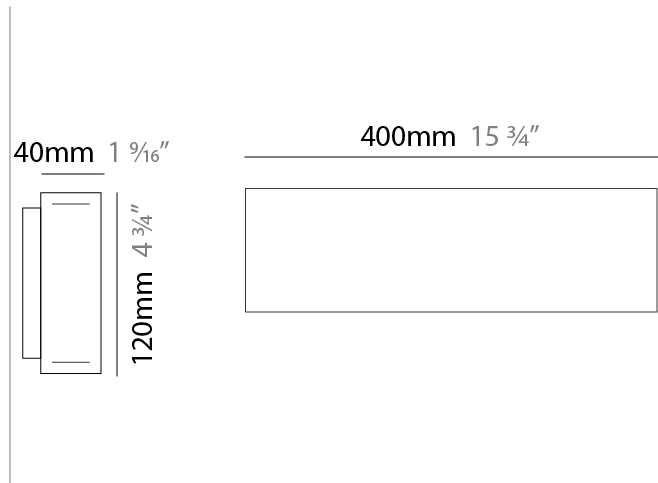

LED120 SURFACE

D73028- -

base number   Color   Finish
Temperature   Options

1. To build a product code in our configurator select the specify button on the base model # product page
2. To build a manual product code on this datasheet choose from the options listed below in blue font and add the suffix to the base model #

GENERAL

Series: Woodlin
Subseries: LED120
Brand: Tunto
Division: Design
Mounting Type: Surface
Mounting Location: Wall
Subcategory: Sconce

PHYSICAL

Shape: Rectangle
Length (mm): 400
Length (in): 15 3/4
Width (mm): 40
Width (in): 1 9/16
Height (mm): 120
Height (in): 4 3/4
Extension (mm): 40
Extension (in): 1 9/16
Light Distribution: Direct / Indirect
Diffuser: Opal
Fixture Finish: WAL / ASH / OAK / BLK / WHI
Fixture Material: Wood

ELECTRICAL

Lamp Type: LED
Input Wattage (W): 16
Total Output Wattage (W): 12.6
Dimming: Tri-Mode (Non-Dimming and Phase Dimming (120Vac only) and 0-10V Dimming)
Driver Included: Yes
Driver Location: Remote
Driver Type: Constant Current - Universal
Driver Class: Class 2
Housing: ENCP3
Input Voltage (V): 120 - 277
Constant Current (MA): 700

LED

Color Temperature (°K): 2700 / 3000 / 4000
Max. Delivered Lumen (lm): 800
CRI: >93 CRI
Lamp Life (hrs): 50000

OPTICAL

RATINGS AND CERTIFICATIONS

Certified By: Certified for North American Standards
IP rating: IP20

PROJECT
TYPE
SPECIFIER
QUANTITY
DATE