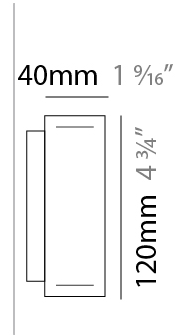

LED120 SURFACE

D73029-

base number	Color	Finish
	Temperature	Options

1. To build a product code in our configurator select the specify button on the base model # product page
2. To build a manual product code on this datasheet choose from the options listed below in blue font and add the suffix to the base model #

GENERAL

Series: Woodlin
Subseries: LED120
Brand: Tunto
Division: Design
Mounting Type: Surface
Mounting Location: Wall
Subcategory: Sconce

PHYSICAL

Shape: Rectangle
Length (mm): 700
Length (in): 27 ⁹/₁₆
Width (mm): 40
Width (in): 1 ⁹/₁₆
Height (mm): 120
Height (in): 4 ³/₄
Extension (mm): 40
Extension (in): 1 ⁹/₁₆
Light Distribution: Direct / Indirect
Diffuser: Opal
Fixture Finish: WAL / ASH / OAK / BLK / WHI
Fixture Material: Wood

ELECTRICAL

Lamp Type: LED
Input Wattage (W): 31
Total Output Wattage (W): 25.3
Dimming: Tri-Mode (Non-Dimming and Phase Dimming (120Vac only) and 0-10V Dimming)
Driver Included: Yes
Driver Location: Remote
Driver Type: Constant Current - Universal
Driver Class: Class 2
Housing: ENCP3
Input Voltage (V): 120 - 277
Constant Current (MA): 700

LED

Color Temperature (°K): 2700 / 3000 / 4000
Max. Delivered Lumen (lm): 1500
CRI: >93 CRI
Lamp Life (hrs): 50000

OPTICAL

RATINGS AND CERTIFICATIONS

Certified By: Certified for North American Standards
IP rating: IP20

PROJECT
TYPE
SPECIFIER
QUANTITY
DATE

700mm 27 ⁹/₁₆"

Indirect