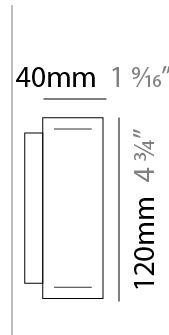

LED120 SURFACE

D73029-

base number
Color   Finish
Temperature   Options

1. To build a product code in our configurator select the specify button on the base model # product page
2. To build a manual product code on this datasheet choose from the options listed below in blue font and add the suffix to the base model #

GENERAL

Series: Woodlin
Subseries: LED120
Brand: Tunto
Division: Design
Mounting Type: Surface
Mounting Location: Wall
Subcategory: Profile

PHYSICAL

Shape: Rectangle
Length (mm): 700
Length (in): 27 ⁹/₁₆
Width (mm): 40
Width (in): 1 ⁹/₁₆
Height (mm): 120
Height (in): 4 ³/₄
Extension (mm): 40
Extension (in): 1 ⁹/₁₆
Light Distribution: Direct / Indirect
Diffuser: Opal
Fixture Finish: [WAL / ASH / OAK / BLK / WHI](#)
Fixture Material: Wood

ELECTRICAL

Lamp Type: LED
Input Wattage (W): 31
Total Output Wattage (W): 25.3
Dimming: Tri-Mode (Non-Dimming and Phase Dimming (120Vac only) and 0-10V Dimming)
Driver Included: Yes
Driver Location: Remote
Driver Type: Constant Current - Universal
Driver Class: Class 2
Housing: ENCP3
Input Voltage (V): 120 - 277
Constant Current (MA): 700

LED

Color Temperature (°K): [2700 / 3000 / 4000](#)
Max. Delivered Lumen (lm): 1500
CRI: >93 CRI
Lamp Life (hrs): 50000

OPTICAL

RATINGS AND CERTIFICATIONS

Certified By: Certified for North American Standards
IP rating: IP20

PROJECT
TYPE
SPECIFIER
QUANTITY
DATE

700mm 27 ⁹/₁₆"

Indirect