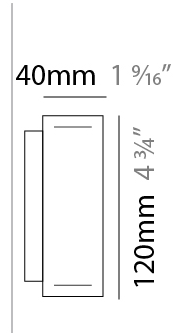

GENERAL

Series: Woodlin
 Subseries: LED120
 Brand: Tunto
 Division: Design
 Mounting Type: Surface
 Mounting Location: Wall
 Subcategory: Sconce

PHYSICAL

Shape: Rectangle
 Length (mm): 200
 Length (in): 7 7/8
 Width (mm): 40
 Width (in): 1 9/16
 Height (mm): 120
 Height (in): 4 3/4
 Extension (mm): 40
 Extension (in): 1 9/16
 Light Distribution: Direct / Indirect
 Diffuser: Opal
 Fixture Finish: [WAL / ASH / OAK / BLK / WHI](#)
 Fixture Material: Wood

GENERAL

Series: Woodlin
 Subseries: LED120
 Brand: Tunto
 Division: Design
 Mounting Type: Surface
 Mounting Location: Wall
 Subcategory: Sconce

PHYSICAL

Shape: Rectangle
 Length (mm): 700
 Length (in): 27 ⁹/₁₆
 Width (mm): 40
 Width (in): 1 ⁹/₁₆
 Height (mm): 120
 Height (in): 4 ³/₄
 Extension (mm): 40
 Extension (in): 1 ⁹/₁₆
 Light Distribution: Direct / Indirect
 Diffuser: Opal
 Fixture Finish: [WAL / ASH / OAK / BLK / WHI](#)
 Fixture Material: Wood

LED

[Color Temperature \(°K\): 2700 / 3000 / 4000](#)
 Max. Delivered Lumen (lm): 1500
 CRI: >93 CRI
 Lamp Life (hrs): 50000

OPTICAL

RATINGS AND CERTIFICATIONS

Certified By: Certified for North American Standards
 IP rating: IP20

PROJECT
TYPE
SPECIFIER
QUANTITY
DATE

700mm 27 ⁹/₁₆"

Indirect

LED120 SURFACE

D73029-

PROJECT

TYPE

SPECIFIER