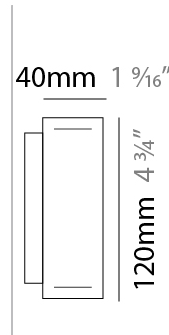

GENERAL

Series: Woodlin
Subseries: LED120
Brand: Tunto
Division: Design
Mounting Type: Surface
Mounting Location: Wall
Subcategory: Profile

PHYSICAL

Shape: Rectangle
Length (mm): 200
Length (in): 7 ⁷/₈
Width (mm): 40
Width (in): 1 ⁹/₁₆
Height (mm): 120
Height (in): 4 ³/₄
Extension (mm): 40
Extension (in): 1 ⁹/₁₆
Light Distribution: Direct / Indirect
Diffuser: Opal
Fixture Finish: [WAL / ASH / OAK / BLK / WHI](#)
Fixture Material: Wood

GENERAL

Series: Woodlin
 Subseries: LED120
 Brand: Tunto
 Division: Design
 Mounting Type: Surface
 Mounting Location: Wall
 Subcategory: Profile

PHYSICAL

Shape: Rectangle
 Length (mm): 700
 Length (in): 27 ⁹/₁₆
 Width (mm): 40
 Width (in): 1 ⁹/₁₆
 Height (mm): 120
 Height (in): 4 ³/₄
 Extension (mm): 40
 Extension (in): 1 ⁹/₁₆
 Light Distribution: Direct / Indirect
 Diffuser: Opal
 Fixture Finish: [WAL / ASH / OAK / BLK / WHI](#)
 Fixture Material: Wood

PROJECT
TYPE
SPECIFIER
QUANTITY
DATE

700mm 27 ⁹/₁₆"

Indirect

LED120 SURFACE

D73029-

PROJECT

TYPE

SPECIFIER