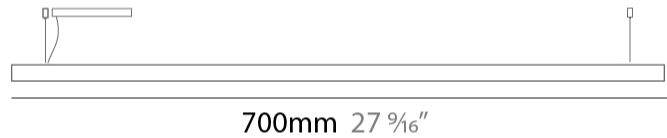

LED60 SUSPENSION

D71015- -

base number
Color   Temperature   Finish   Options

1. To build a product code in our configurator select the specify button on the base model # product page
2. To build a manual product code on this datasheet choose from the options listed below in blue font and add the suffix to the base model #

GENERAL

Series: Woodlin
Subseries: LED60
Brand: Tunto
Division: Design
Mounting Type: Suspension
Mounting Location: Ceiling
Subcategory: Profile

PHYSICAL

Shape: Rectangle
Length (mm): 700
Length (in): 27 ⁹/₁₆"
Width (mm): 60
Width (in): 2 ³/₈"
Height (mm): 60
Height (in): 2 ³/₈"
Max. Overall Height (mm): 2060
Max. Overall Height (in): 81 ¹/₈"
Light Distribution: Direct
Diffuser: Opal
Fixture Finish: [WAL / ASH / OAK / BLK / WHI](#)
Fixture Material: Wood
Cable Details: 2000mm / 78 3/4"

ELECTRICAL

Lamp Type: LED
Input Wattage (W): 29
Total Output Wattage (W): 25.3
Dimming: Tri-Mode (Non-Dimming and Phase Dimming (120Vac only) and 0-10V Dimming)
Driver Included: Yes
Driver Location: Integrated
Driver Type: Constant Current - Universal
Driver Class: Class 2
Input Voltage (V): 120 - 277
Constant Current (MA): 700

LED

Color Temperature (°K): [2700 / 3000 / 4000](#)
Max. Delivered Lumen (lm): 2180
CRI: >93 CRI
Lamp Life (hrs): 50000

OPTICAL

RATINGS AND CERTIFICATIONS

Certified By: Certified for North American Standards
IP rating: IP20

PROJECT	_____
TYPE	_____
SPECIFIER	_____
QUANTITY	_____
DATE	_____