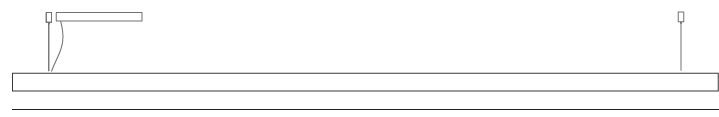

PROJECT
TYPE
SPECIFIER
QUANTITY
DATE

LED60 SUSPENSION

D71019-

base number
Color   Finish
Temperature   Options

1. To build a product code in our configurator select the specify button on the base model # product page
2. To build a manual product code on this datasheet choose from the options listed below in blue font and add the suffix to the base model #

GENERAL

Series: Woodlin
Subseries: LED60
Brand: Tunto
Division: Design
Mounting Type: Suspension
Mounting Location: Ceiling
Subcategory: Profile

PHYSICAL

Shape: Rectangle
Length (mm): 2000
Length (in): 78 ¾
Width (mm): 60
Width (in): 2 ⅜
Height (mm): 60
Height (in): 2 ⅜
Max. Overall Height (mm): 2060
Max. Overall Height (in): 81 ⅞
Light Distribution: Direct
Diffuser: Opal
Fixture Finish: [WAL / ASH / OAK / BLK / WHI](#)
Fixture Material: Wood
Cable Details: 2000mm / 78 ¾"

ELECTRICAL

Lamp Type: LED
Input Wattage (W): 90
Total Output Wattage (W): 75.9
Dimming: Tri-Mode (Non-Dimming and Phase Dimming (120Vac only) and 0-10V Dimming)
Driver Included: Yes
Driver Location: Integrated
Driver Type: Constant Current - Universal
Driver Class: Class 2
Input Voltage (V): 120 - 277
Constant Current (MA): 700

LED

Color Temperature (°K): [2700 / 3000 / 4000](#)
Max. Delivered Lumen (lm): 6550
CRI: >93 CRI
Lamp Life (hrs): 50000

OPTICAL

RATINGS AND CERTIFICATIONS

Certified By: Certified for North American Standards
IP rating: IP20

2000mm 78 ¾"

60mm 2 ⅜"

Direct