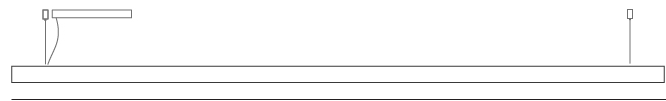

PROJECT
TYPE
SPECIFIER
QUANTITY
DATE

LED60 SUSPENSION

D71016-

base number
Color   Finish
Temperature   Options

1. To build a product code in our configurator select the specify button on the base model # product page
2. To build a manual product code on this datasheet choose from the options listed below in blue font and add the suffix to the base model #

GENERAL

Series: Woodlin
Subseries: LED60
Brand: Tunto
Division: Design
Mounting Type: Suspension
Mounting Location: Ceiling
Subcategory: Profile

PHYSICAL

Shape: Rectangle
Length (mm): 1000
Length (in): 39 ³/₈
Width (mm): 60
Width (in): 2 ³/₈
Height (mm): 60
Height (in): 2 ³/₈
Max. Overall Height (mm): 2060
Max. Overall Height (in): 81 ¹/₈
Light Distribution: Direct
Diffuser: Opal
Fixture Finish: [WAL / ASH / OAK / BLK / WHI](#)
Fixture Material: Wood
Cable Details: 2000mm / 78 3/4"

ELECTRICAL

Lamp Type: LED
Input Wattage (W): 43
Total Output Wattage (W): 38
Dimming: Tri-Mode (Non-Dimming and Phase Dimming (120Vac only) and 0-10V Dimming)
Driver Included: Yes
Driver Location: Integrated
Driver Type: Constant Current - Universal
Driver Class: Class 2
Input Voltage (V): 120 - 277
Constant Current (MA): 700

LED

Color Temperature (°K): [2700 / 3000 / 4000](#)
Max. Delivered Lumen (lm): 3240
CRI: >93 CRI
Lamp Life (hrs): 50000

OPTICAL

RATINGS AND CERTIFICATIONS

Certified By: Certified for North American Standards
IP rating: IP20

1000mm 39 ³/₈"

60mm 2 ³/₈"

Direct