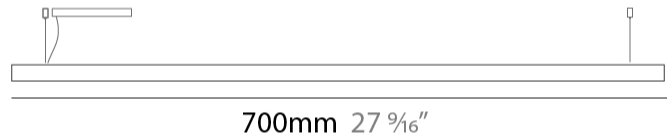

LED60 SUSPENSION

D71015-

base number
Color   Finish
Temperature   Options

1. To build a product code in our configurator select the specify button on the base model # product page
2. To build a manual product code on this datasheet choose from the options listed below in blue font and add the suffix to the base model #

GENERAL

Series: Woodlin
Subseries: LED60
Brand: Tunto
Division: Design
Mounting Type: Suspension
Mounting Location: Ceiling
Subcategory: Profile

PHYSICAL

Shape: Rectangle
Length (mm): 700
Length (in): 27 ⁹/₁₆
Width (mm): 60
Width (in): 2 ³/₈
Height (mm): 60
Height (in): 2 ³/₈
Max. Overall Height (mm): 2060
Max. Overall Height (in): 81 ¹/₈
Light Distribution: Direct
Diffuser: Opal
Fixture Finish: [WAL / ASH / OAK / BLK / WHI](#)
Fixture Material: Wood
Cable Details: 2000mm / 78 3/4"

ELECTRICAL

Lamp Type: LED
Input Wattage (W): 29
Total Output Wattage (W): 25.3
Dimming: Tri-Mode (Non-Dimming and Phase Dimming (120Vac only) and 0-10V Dimming)
Driver Included: Yes
Driver Location: Integrated
Driver Type: Constant Current - Universal
Driver Class: Class 2
Input Voltage (V): 120 - 277
Constant Current (MA): 700

LED

Color Temperature (°K): [2700 / 3000 / 4000](#)
Max. Delivered Lumen (lm): 2180
CRI: >93 CRI
Lamp Life (hrs): 50000

OPTICAL

RATINGS AND CERTIFICATIONS

Certified By: Certified for North American Standards
IP rating: IP20

PROJECT	_____
TYPE	_____
SPECIFIER	_____
QUANTITY	_____
DATE	_____

60mm 2 ³/₈"

Direct