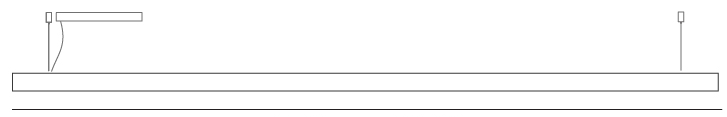

PROJECT
TYPE
SPECIFIER
QUANTITY
DATE

LED60 SUSPENSION

D71019-

base number
Color   Finish
Temperature   Options

1. To build a product code in our configurator select the specify button on the base model # product page
2. To build a manual product code on this datasheet choose from the options listed below in blue font and add the suffix to the base model #

GENERAL

Series: Woodlin
Subseries: LED60
Brand: Tunto
Division: Design
Mounting Type: Suspension
Mounting Location: Ceiling
Subcategory: Pendant

PHYSICAL

Shape: Rectangle
Length (mm): 2000
Length (in): 78 ¾
Width (mm): 60
Width (in): 2 ⅜
Height (mm): 60
Height (in): 2 ⅜
Max. Overall Height (mm): 2060
Max. Overall Height (in): 81 ⅞
Light Distribution: Direct
Diffuser: Opal
Fixture Finish: [WAL / ASH / OAK / BLK / WHI](#)
Fixture Material: Wood
Cable Details: 2000mm / 78 ¾"

ELECTRICAL

Lamp Type: LED
Input Wattage (W): 90
Total Output Wattage (W): 75.9
Dimming: Tri-Mode (Non-Dimming and Phase Dimming (120Vac only) and 0-10V Dimming)
Driver Included: Yes
Driver Location: Integrated
Driver Type: Constant Current - Universal
Driver Class: Class 2
Input Voltage (V): 120 - 277
Constant Current (MA): 700

LED

Color Temperature (°K): [2700 / 3000 / 4000](#)
Max. Delivered Lumen (lm): 6550
CRI: >93 CRI
Lamp Life (hrs): 50000

OPTICAL

RATINGS AND CERTIFICATIONS

Certified By: Certified for North American Standards
IP rating: IP20

2000mm 78 ¾"

60mm 2 ⅜"

Direct