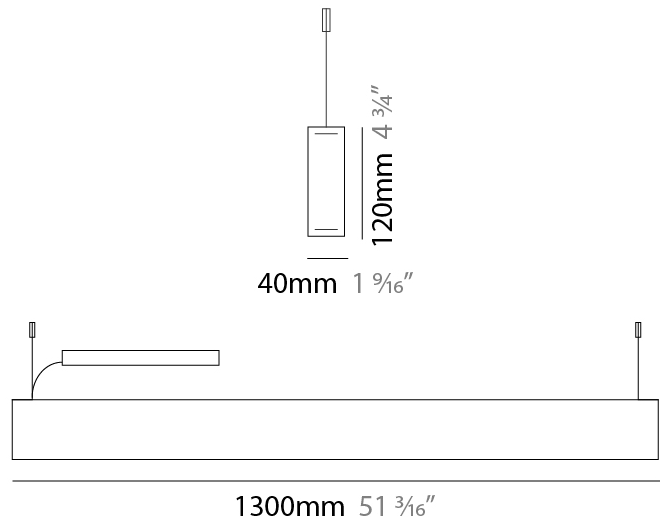

PROJECT _____
TYPE _____
SPECIFIER _____
QUANTITY _____
DATE _____

LED120 SUSPENSION

D71025-

base number
Color   Finish
Temperature   Options

1. To build a product code in our configurator select the specify button on the base model # product page
2. To build a manual product code on this datasheet choose from the options listed below in blue font and add the suffix to the base model #

GENERAL

Series: Woodlin
Subseries: LED120
Brand: Tunto
Division: Design
Mounting Type: Suspension
Mounting Location: Ceiling
Subcategory: Pendant

PHYSICAL

Shape: Rectangle
Length (mm): 1300
Length (in): 51 ³/₁₆
Width (mm): 40
Width (in): 1 ⁹/₁₆
Height (mm): 120
Height (in): 4 ³/₄
Max. Overall Height (mm): 2120
Max. Overall Height (in): 83 ⁷/₁₆
Light Distribution: Direct / Indirect
Diffuser: Opal
Fixture Finish: [WAL / ASH / OAK / BLK / WHI](#)
Fixture Material: Wood
Cable Details: 2000mm / 78 3/4"

ELECTRICAL

Lamp Type: LED
Input Wattage (W): 60
Total Output Wattage (W): 50.1
Dimming: Tri-Mode (Non-Dimming and Phase Dimming (120Vac only) and 0-10V Dimming)
Driver Included: Yes
Driver Location: Integrated
Driver Type: Constant Current - Universal
Driver Class: Class 2
Input Voltage (V): 120 - 277
Constant Current (MA): 700

LED

Color Temperature (°K): [2700 / 3000 / 4000](#)
Max. Delivered Lumen (lm): 3260
CRI: >93 CRI
Lamp Life (hrs): 50000

OPTICAL

RATINGS AND CERTIFICATIONS

Certified By: Certified for North American Standards
IP rating: IP20