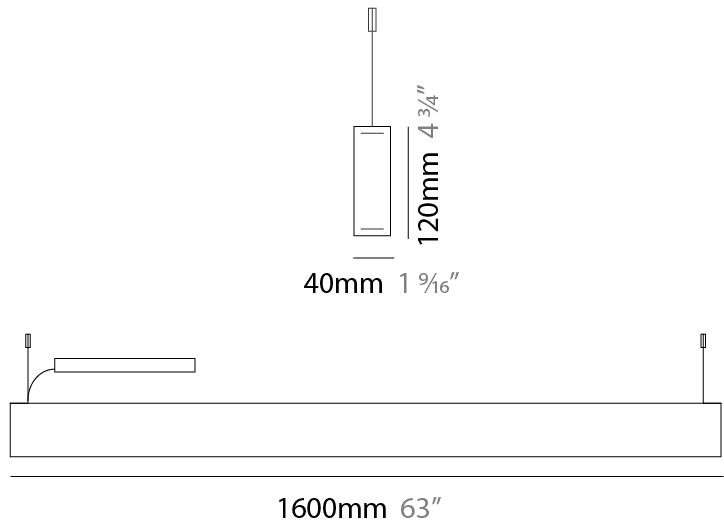

PROJECT _____
TYPE _____
SPECIFIER _____
QUANTITY _____
DATE _____

LED120 SUSPENSION

D71026-

base number   Color   Finish
Temperature   Options

1. To build a product code in our configurator select the specify button on the base model # product page
2. To build a manual product code on this datasheet choose from the options listed below in blue font and add the suffix to the base model #

GENERAL

Series: Woodlin
Subseries: LED120
Brand: Tunto
Division: Design
Mounting Type: Suspension
Mounting Location: Ceiling
Subcategory: Pendant

PHYSICAL

Shape: Rectangle
Length (mm): 1600
Length (in): 63
Width (mm): 40
Width (in): 1 9/16
Height (mm): 120
Height (in): 4 3/4
Max. Overall Height (mm): 2120
Max. Overall Height (in): 83 7/16
Light Distribution: Direct / Indirect
Diffuser: Opal
Fixture Finish: WAL / ASH / OAK / BLK / WHI
Fixture Material: Wood
Cable Details: 2000mm / 78 3/4"

ELECTRICAL

Lamp Type: LED
Input Wattage (W): 74
Total Output Wattage (W): 63
Dimming: Tri-Mode (Non-Dimming and Phase Dimming (120Vac only) and 0-10V Dimming)
Driver Included: Yes
Driver Location: Integrated
Driver Type: Constant Current - Universal
Driver Class: Class 2
Input Voltage (V): 120 - 277
Constant Current (MA): 700

LED

Color Temperature (°K): 2700 / 3000 / 4000
Max. Delivered Lumen (lm): 3600
CRI: >93 CRI
Lamp Life (hrs): 50000

OPTICAL

RATINGS AND CERTIFICATIONS

Certified By: Certified for North American Standards
IP rating: IP20