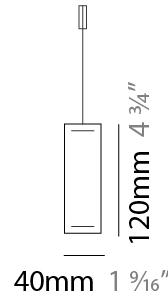

PROJECT	_____
TYPE	_____
SPECIFIER	_____
QUANTITY	_____
DATE	_____

LED120 SUSPENSION

D71024-

base number
Color   Finish
Temperature   Options

1. To build a product code in our configurator select the specify button on the base model # product page
2. To build a manual product code on this datasheet choose from the options listed below in blue font and add the suffix to the base model #

GENERAL

Series: Woodlin
Subseries: LED120
Brand: Tunto
Division: Design
Mounting Type: Suspension
Mounting Location: Ceiling
Subcategory: Pendant

PHYSICAL

Shape: Rectangle
Length (mm): 1000
Length (in): 39 3/8
Width (mm): 40
Width (in): 1 9/16
Height (mm): 120
Height (in): 4 3/4
Max. Overall Height (mm): 2120
Max. Overall Height (in): 83 7/16
Light Distribution: Direct / Indirect
Diffuser: Opal
Fixture Finish: [WAL](#) / [ASH](#) / [OAK](#) / [BLK](#) / [WHI](#)
Fixture Material: Wood
Cable Details: 2000mm / 78 3/4"

ELECTRICAL

Lamp Type: LED
Input Wattage (W): 46
Total Output Wattage (W): 38
Dimming: Tri-Mode (Non-Dimming and Phase Dimming (120Vac only) and 0-10V Dimming)
Driver Included: Yes
Driver Location: Integrated
Driver Type: Constant Current - Universal
Driver Class: Class 2
Input Voltage (V): 120 - 277
Constant Current (MA): 700

LED

Color Temperature (°K): [2700](#) / [3000](#) / [4000](#)
Max. Delivered Lumen (lm): 2200
CRI: >93 CRI
Lamp Life (hrs): 50000

OPTICAL

RATINGS AND CERTIFICATIONS

Certified By: Certified for North American Standards
IP rating: IP20