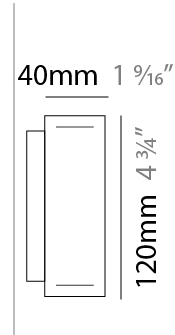

LED120 SURFACE

D73029-

base number
Color   Finish
Temperature   Options

1. To build a product code in our configurator select the specify button on the base model # product page
2. To build a manual product code on this datasheet choose from the options listed below in blue font and add the suffix to the base model #

GENERAL

Series: Woodlin
Subseries: LED120
Brand: Tunto
Division: Design
Mounting Type: Surface
Mounting Location: Wall
Subcategory: Sconce

PHYSICAL

Shape: Rectangle
Length (mm): 700
Length (in): 27 ⁹/₁₆
Width (mm): 40
Width (in): 1 ⁹/₁₆
Height (mm): 120
Height (in): 4 ³/₄
Extension (mm): 40
Extension (in): 1 ⁹/₁₆
Light Distribution: Direct / Indirect
Diffuser: Opal
Fixture Finish: [WAL / ASH / OAK / BLK / WHI](#)
Fixture Material: Wood

ELECTRICAL

Lamp Type: LED
Input Wattage (W): 31
Total Output Wattage (W): 25.3
Dimming: Tri-Mode (Non-Dimming and Phase Dimming (120Vac only) and 0-10V Dimming)
Driver Included: Yes
Driver Location: Remote
Driver Type: Constant Current - Universal
Driver Class: Class 2
Housing: ENCP3
Input Voltage (V): 120 - 277
Constant Current (MA): 700

LED

Color Temperature (°K): [2700 / 3000 / 4000](#)
Max. Delivered Lumen (lm): 1500
CRI: >93 CRI
Lamp Life (hrs): 50000

OPTICAL

RATINGS AND CERTIFICATIONS

Certified By: Certified for North American Standards
IP rating: IP20

PROJECT
TYPE
SPECIFIER
QUANTITY
DATE

700mm 27 ⁹/₁₆"

Indirect