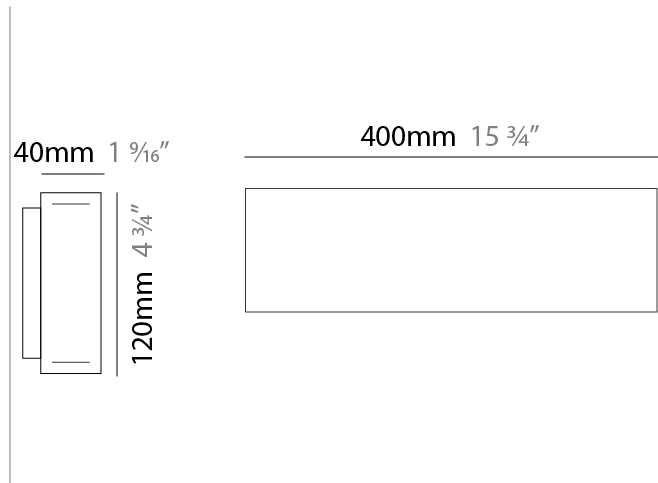

LED120 SURFACE

D73028-

base number   Color   Finish
Temperature   Options

1. To build a product code in our configurator select the specify button on the base model # product page
2. To build a manual product code on this datasheet choose from the options listed below in blue font and add the suffix to the base model #

GENERAL

Series: Woodlin
Subseries: LED120
Brand: Tunto
Division: Design
Mounting Type: Surface
Mounting Location: Wall
Subcategory: Sconce

PHYSICAL

Shape: Rectangle
Length (mm): 400
Length (in): 15 3/4
Width (mm): 40
Width (in): 1 9/16
Height (mm): 120
Height (in): 4 3/4
Extension (mm): 40
Extension (in): 1 9/16
Light Distribution: Direct / Indirect
Diffuser: Opal
Fixture Finish: WAL / ASH / OAK / BLK / WHI
Fixture Material: Wood

ELECTRICAL

Lamp Type: LED
Input Wattage (W): 16
Total Output Wattage (W): 12.6
Dimming: Tri-Mode (Non-Dimming and Phase Dimming (120Vac only) and 0-10V Dimming)
Driver Included: Yes
Driver Location: Remote
Driver Type: Constant Current - Universal
Driver Class: Class 2
Housing: ENCP3
Input Voltage (V): 120 - 277
Constant Current (MA): 700

LED

Color Temperature (°K): 2700 / 3000 / 4000
Max. Delivered Lumen (lm): 800
CRI: >93 CRI
Lamp Life (hrs): 50000

OPTICAL

RATINGS AND CERTIFICATIONS

Certified By: Certified for North American Standards
IP rating: IP20

PROJECT _____
TYPE _____
SPECIFIER _____
QUANTITY _____
DATE _____