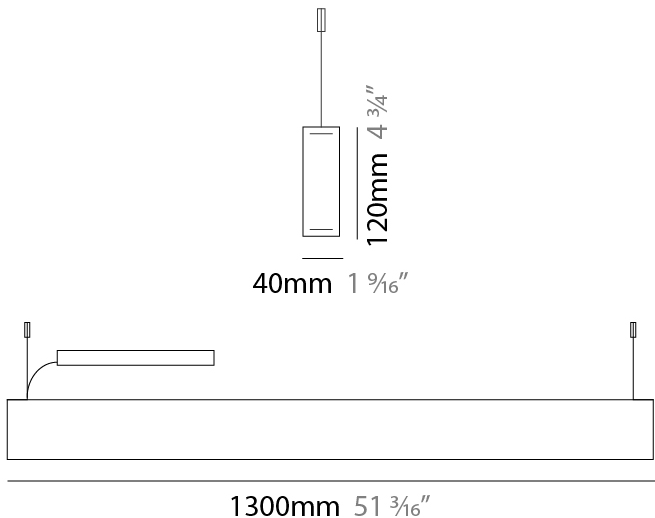

PROJECT	_____
TYPE	_____
SPECIFIER	_____
QUANTITY	_____
DATE	_____

LED120 SUSPENSION

D71025-

base number
Color   Finish
Temperature   Options

1. To build a product code in our configurator select the specify button on the base model # product page
2. To build a manual product code on this datasheet choose from the options listed below in blue font and add the suffix to the base model #

GENERAL

Series: Woodlin
Subseries: LED120
Brand: Tunto
Division: Design
Mounting Type: Suspension
Mounting Location: Ceiling
Subcategory: Pendant

PHYSICAL

Shape: Rectangle
Length (mm): 1300
Length (in): 51 ³/₁₆
Width (mm): 40
Width (in): 1 ⁹/₁₆
Height (mm): 120
Height (in): 4 ³/₄
Max. Overall Height (mm): 2120
Max. Overall Height (in): 83 ⁷/₁₆
Light Distribution: Direct / Indirect
Diffuser: Opal
Fixture Finish: [WAL](#) / [ASH](#) / [OAK](#) / [BLK](#) / [WHI](#)
Fixture Material: Wood
Cable Details: 2000mm / 78 3/4"

ELECTRICAL

Lamp Type: LED
Input Wattage (W): 60
Total Output Wattage (W): 50.1
Dimming: Tri-Mode (Non-Dimming and Phase Dimming (120Vac only) and 0-10V Dimming)
Driver Included: Yes
Driver Location: Integrated
Driver Type: Constant Current - Universal
Driver Class: Class 2
Input Voltage (V): 120 - 277
Constant Current (MA): 700

LED

Color Temperature (°K): [2700](#) / [3000](#) / [4000](#)
Max. Delivered Lumen (lm): 3260
CRI: >93 CRI
Lamp Life (hrs): 50000

OPTICAL

RATINGS AND CERTIFICATIONS

Certified By: Certified for North American Standards
IP rating: IP20