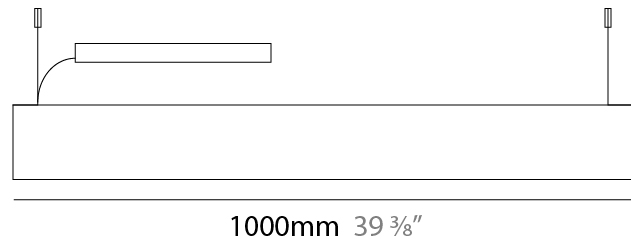

PROJECT
TYPE
SPECIFIER
QUANTITY
DATE

LED120 SUSPENSION

D71024-

base number
Color   Finish
Temperature   Options

1. To build a product code in our configurator select the specify button on the base model # product page
2. To build a manual product code on this datasheet choose from the options listed below in blue font and add the suffix to the base model #

GENERAL

Series: Woodlin
Subseries: LED120
Brand: Tunto
Division: Design
Mounting Type: Suspension
Mounting Location: Ceiling
Subcategory: Pendant

PHYSICAL

Shape: Rectangle
Length (mm): 1000
Length (in): 39 3/8
Width (mm): 40
Width (in): 1 9/16
Height (mm): 120
Height (in): 4 3/4
Max. Overall Height (mm): 2120
Max. Overall Height (in): 83 7/16
Light Distribution: Direct / Indirect
Diffuser: Opal
Fixture Finish: [WAL](#) / [ASH](#) / [OAK](#) / [BLK](#) / [WHI](#)
Fixture Material: Wood
Cable Details: 2000mm / 78 3/4"

ELECTRICAL

Lamp Type: LED
Input Wattage (W): 46
Total Output Wattage (W): 38
Dimming: Tri-Mode (Non-Dimming and Phase Dimming (120Vac only) and 0-10V Dimming)
Driver Included: Yes
Driver Location: Integrated
Driver Type: Constant Current - Universal
Driver Class: Class 2
Input Voltage (V): 120 - 277
Constant Current (MA): 700

LED

Color Temperature (°K): [2700](#) / [3000](#) / [4000](#)
Max. Delivered Lumen (lm): 2200
CRI: >93 CRI
Lamp Life (hrs): 50000

OPTICAL

RATINGS AND CERTIFICATIONS

Certified By: Certified for North American Standards
IP rating: IP20