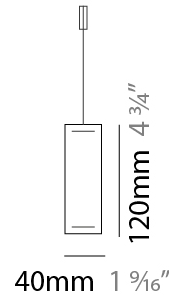

PROJECT	_____
TYPE	_____
SPECIFIER	_____
QUANTITY	_____
DATE	_____

LED120 SUSPENSION

D71026-

base number
Color   Finish
Temperature   Options

1. To build a product code in our configurator select the specify button on the base model # product page
2. To build a manual product code on this datasheet choose from the options listed below in blue font and add the suffix to the base model #

GENERAL

Series: Woodlin
Subseries: LED120
Brand: Tunto
Division: Design
Mounting Type: Suspension
Mounting Location: Ceiling
Subcategory: Pendant

PHYSICAL

Shape: Rectangle
Length (mm): 1600
Length (in): 63
Width (mm): 40
Width (in): 1 9/16
Height (mm): 120
Height (in): 4 3/4
Max. Overall Height (mm): 2120
Max. Overall Height (in): 83 7/16
Light Distribution: Direct / Indirect
Diffuser: Opal
Fixture Finish: [WAL](#) / [ASH](#) / [OAK](#) / [BLK](#) / [WHI](#)
Fixture Material: Wood
Cable Details: 2000mm / 78 3/4"

ELECTRICAL

Lamp Type: LED
Input Wattage (W): 74
Total Output Wattage (W): 63
Dimming: Tri-Mode (Non-Dimming and Phase Dimming (120Vac only) and 0-10V Dimming)
Driver Included: Yes
Driver Location: Integrated
Driver Type: Constant Current - Universal
Driver Class: Class 2
Input Voltage (V): 120 - 277
Constant Current (MA): 700

LED

Color Temperature (°K): [2700](#) / [3000](#) / [4000](#)
Max. Delivered Lumen (lm): 3600
CRI: >93 CRI
Lamp Life (hrs): 50000

OPTICAL

RATINGS AND CERTIFICATIONS

Certified By: Certified for North American Standards
IP rating: IP20

1600mm 63"