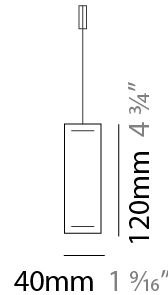

PROJECT
TYPE
SPECIFIER
QUANTITY
DATE

LED120 SUSPENSION

D71024-

base number
Color   Finish
Temperature   Options

1. To build a product code in our configurator select the specify button on the base model # product page
2. To build a manual product code on this datasheet choose from the options listed below in blue font and add the suffix to the base model #

GENERAL

Series: Woodlin
Subseries: LED120
Brand: Tunto
Division: Design
Mounting Type: Suspension
Mounting Location: Ceiling
Subcategory: Pendant

PHYSICAL

Shape: Rectangle
Length (mm): 1000
Length (in): 39 3/8
Width (mm): 40
Width (in): 1 9/16
Height (mm): 120
Height (in): 4 3/4
Max. Overall Height (mm): 2120
Max. Overall Height (in): 83 7/16
Light Distribution: Direct / Indirect
Diffuser: Opal
Fixture Finish: [WAL](#) / [ASH](#) / [OAK](#) / [BLK](#) / [WHI](#)
Fixture Material: Wood
Cable Details: 2000mm / 78 3/4"

ELECTRICAL

Lamp Type: LED
Input Wattage (W): 46
Total Output Wattage (W): 38
Dimming: Tri-Mode (Non-Dimming and Phase Dimming (120Vac only) and 0-10V Dimming)
Driver Included: Yes
Driver Location: Integrated
Driver Type: Constant Current - Universal
Driver Class: Class 2
Input Voltage (V): 120 - 277
Constant Current (MA): 700

LED

Color Temperature (°K): [2700](#) / [3000](#) / [4000](#)
Max. Delivered Lumen (lm): 2200
CRI: >93 CRI
Lamp Life (hrs): 50000

OPTICAL

RATINGS AND CERTIFICATIONS

Certified By: Certified for North American Standards
IP rating: IP20