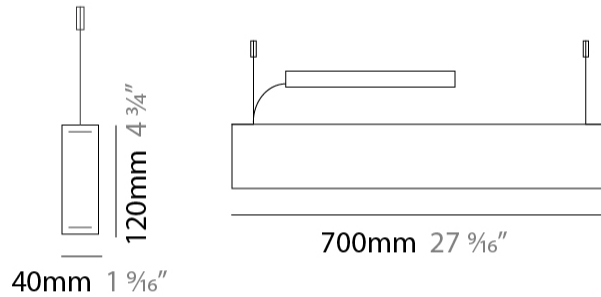

LED120 SUSPENSION

D71023- -

base number
Color   Temperature   Finish   Options

1. To build a product code in our configurator select the specify button on the base model # product page
2. To build a manual product code on this datasheet choose from the options listed below in blue font and add the suffix to the base model #

GENERAL

Series: Woodlin
Subseries: LED120
Brand: Tunto
Division: Design
Mounting Type: Suspension
Mounting Location: Ceiling
Subcategory: Pendant

PHYSICAL

Shape: Rectangle
Length (mm): 700
Length (in): 27 ⁹/₁₆
Width (mm): 40
Width (in): 1 ⁹/₁₆
Height (mm): 120
Height (in): 4 ³/₄
Max. Overall Height (mm): 2120
Max. Overall Height (in): 83 ⁷/₁₆
Light Distribution: Direct / Indirect
Diffuser: Opal
Fixture Finish: [WAL / ASH / OAK / BLK / WHI](#)
Fixture Material: Wood
Cable Details: 2000mm / 78 3/4"

ELECTRICAL

Lamp Type: LED
Input Wattage (W): 32
Total Output Wattage (W): 25.3
Dimming: Tri-Mode (Non-Dimming and Phase Dimming (120Vac only) and 0-10V Dimming)
Driver Included: Yes
Driver Location: Integrated
Driver Type: Constant Current - Universal
Driver Class: Class 2
Input Voltage (V): 120 - 277
Constant Current (MA): 700

LED

Color Temperature (°K): [2700 / 3000 / 4000](#)
Max. Delivered Lumen (lm): 1500
CRI: >93 CRI
Lamp Life (hrs): 50000

OPTICAL

RATINGS AND CERTIFICATIONS

Certified By: Certified for North American Standards
IP rating: IP20