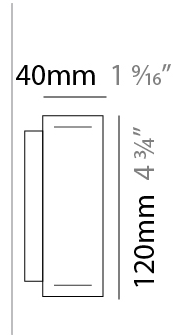

GENERAL

Series: Woodlin
 Subseries: LED120
 Brand: Tunto
 Division: Design
 Mounting Type: Suspension
 Mounting Location: Ceiling
 Subcategory: Profile

PHYSICAL

Shape: Rectangle
 Length (mm): 700
 Length (in): 27 ⁹/₁₆
 Width (mm): 40
 Width (in): 1 ⁹/₁₆
 Height (mm): 120
 Height (in): 4 ³/₄
 Max. Overall Height (mm): 2120
 Max. Overall Height (in): 83 ⁷/₁₆
 Light Distribution: Direct / Indirect
 Diffuser: Opal
 Fixture Finish: [WAL / ASH / OAK / BLK / WHI](#)
 Fixture Material: Wood
 Cable Details: 2000mm / 78 3/4"

GENERAL

Series: Woodlin
 Subseries: LED120
 Brand: Tunto
 Division: Design
 Mounting Type: Surface
 Mounting Location: Wall
 Subcategory: Profile

PHYSICAL

Shape: Rectangle
 Length (mm): 700
 Length (in): 27 ⁹/₁₆
 Width (mm): 40
 Width (in): 1 ⁹/₁₆
 Height (mm): 120
 Height (in): 4 ³/₄
 Extension (mm): 40
 Extension (in): 1 ⁹/₁₆
 Light Distribution: Direct / Indirect
 Diffuser: Opal
 Fixture Finish: WAL / ASH / OAK / BLK / WHI
 Fixture Material: Wood

PROJECT
TYPE
SPECIFIER
QUANTITY
DATE

700mm 27 ⁹/₁₆"

Indirect

LED120 SURFACE

D73029-

PROJECT

TYPE

SPECIFIER