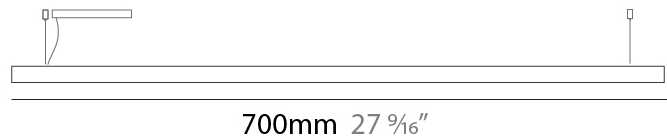

1. To build a product code in our configurator select the specify button on the base model # product page
2. To build a manual product code on this datasheet choose from the options listed below in blue font and add the suffix to the base model #

GENERAL

Series: Woodlin
Subseries: LED60
Partner: Tunto
Division: Design
Installation: Suspension
Product Type: Linear Profiles
Mounting Location: Ceiling
Light Distribution: Direct

PHYSICAL

Shape: Rectangle
Length (mm): 700
Length (in): 27 ⁹/₁₆"
Width (mm): 60
Width (in): 2 ³/₈"
Height (mm): 60
Height (in): 2 ³/₈"
Max. Overall Height (mm): 2060
Max. Overall Height (in): 81 ¹/₈"
Diffuser: Opal
Fixture Finish: WAL / ASH / OAK / BLK / WHI
Fixture Material: Wood
Primary Material: Wood
Cable Details: 2000mm / 78 3/4"

ELECTRICAL

Lamp Type: LED
Input Wattage (W): 29
Total Output Wattage (W): 25.3
Dimming: Tri-Mode (Non-Dimming and Phase Dimming (120Vac only) and 0-10V Dimming)
Driver Included: Yes
Driver Location: Integrated
Driver Type: Constant Current - Universal
Driver Class: Class 2
Input Voltage (V): 120 - 277
Constant Current (MA): 700

LED

Color Temperature (°K): 2700 / 3000 / 3500 / 4000
Max. Delivered Lumen (lm): 2180
CRI: >93 CRI
Lamp Life (hrs): 50000

OPTICAL

RATINGS AND CERTIFICATIONS

Certified By: Certified for North American Standards
IP rating: IP20

PROJECT	_____
TYPE	_____
SPECIFIER	_____
QUANTITY	_____
DATE	_____