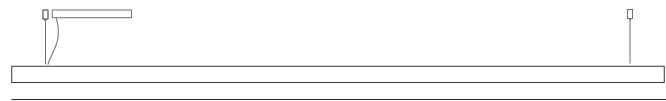

PROJECT
TYPE
SPECIFIER
QUANTITY
DATE

LED60 SUSPENSION

D71016-

base number
Color   Finish
Temperature   Options

1. To build a product code in our configurator select the specify button on the base model # product page
2. To build a manual product code on this datasheet choose from the options listed below in blue font and add the suffix to the base model #

GENERAL

Series: Woodlin
Subseries: LED60
Brand: Tunto
Division: Design
Mounting Type: Suspension
Mounting Location: Ceiling
Subcategory: Profile

PHYSICAL

Shape: Rectangle
Length (mm): 1000
Length (in): 39 ³/₈"
Width (mm): 60
Width (in): 2 ³/₈"
Height (mm): 60
Height (in): 2 ³/₈"
Max. Overall Height (mm): 2060
Max. Overall Height (in): 81 ¹/₈"
Light Distribution: Direct
Diffuser: Opal
Fixture Finish: [WAL / ASH / OAK / BLK / WHI](#)
Fixture Material: Wood
Cable Details: 2000mm / 78 3/4"

ELECTRICAL

Lamp Type: LED
Input Wattage (W): 43
Total Output Wattage (W): 38
Dimming: Tri-Mode (Non-Dimming and Phase Dimming (120Vac only) and 0-10V Dimming)
Driver Included: Yes
Driver Location: Integrated
Driver Type: Constant Current - Universal
Driver Class: Class 2
Input Voltage (V): 120 - 277
Constant Current (MA): 700

LED

Color Temperature (°K): [2700 / 3000 / 4000](#)
Max. Delivered Lumen (lm): 3240
CRI: >93 CRI
Lamp Life (hrs): 50000

OPTICAL

RATINGS AND CERTIFICATIONS

Certified By: Certified for North American Standards
IP rating: IP20

1000mm 39 ³/₈"

60mm 2 ³/₈"

Direct