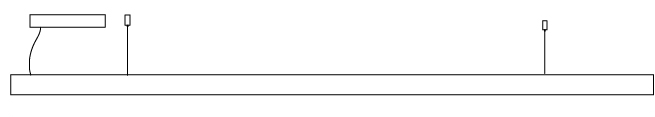

PROJECT
TYPE
SPECIFIER
QUANTITY
DATE

LED40 SUSPENSION

D71005-

base number
Color   Finish
Temperature   Options

1. To build a product code in our configurator select the specify button on the base model # product page
2. To build a manual product code on this datasheet choose from the options listed below in blue font and add the suffix to the base model #

GENERAL

Series: Woodlin
Subseries: LED40
Partner: Tunto
Division: Design
Installation: Suspension
Product Type: Linear Profiles
Mounting Location: Ceiling
Light Distribution: Direct

PHYSICAL

Shape: Rectangle
Length (mm): 1300
Length (in): 51 ³/₁₆"
Width (mm): 400
Width (in): 15 ³/₄"
Height (mm): 40
Height (in): 1 ⁹/₁₆"
Max. Overall Height (mm): 2040
Max. Overall Height (in): 80 ⁷/₁₆"
Diffuser: Opal
Fixture Finish: [WAL / ASH / OAK / BLK / WHI](#)
Fixture Material: Wood
Primary Material: Wood

ELECTRICAL

Lamp Type: LED
Input Wattage (W): 30
Total Output Wattage (W): 25.4
Dimming: Tri-Mode (Non-Dimming and Phase Dimming (120Vac only) and 0-10V Dimming)
Driver Included: Yes
Driver Location: Integrated
Driver Type: Constant Current - Universal
Driver Class: Class 2
Input Voltage (V): 120 - 277
Constant Current (MA): 700

LED

Color Temperature (°K): [3000](#)
Max. Delivered Lumen (lm): 1550
CRI: >93 CRI
Lamp Life (hrs): 50000

OPTICAL

RATINGS AND CERTIFICATIONS

Certified By: Certified for North American Standards
IP rating: IP20