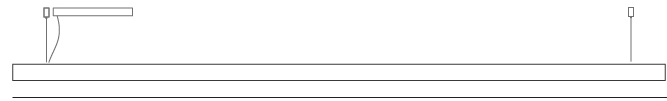

LED60 SUSPENSION

D71016- -

base number   Color   Finish
Temperature   Options

1. To build a product code in our configurator select the specify button on the base model # product page
2. To build a manual product code on this datasheet choose from the options listed below in blue font and add the suffix to the base model #

GENERAL

Series: Woodlin
Subseries: LED60
Partner: Tunto
Division: Design
Installation: Suspension
Product Type: Linear Profiles
Mounting Location: Ceiling
Light Distribution: Direct

PHYSICAL

Shape: Rectangle
Length (mm): 1000
Length (in): 39 3/8
Width (mm): 60
Width (in): 2 3/8
Height (mm): 60
Height (in): 2 3/8
Max. Overall Height (mm): 2060
Max. Overall Height (in): 81 1/8
Diffuser: Opal
Fixture Finish: [WAL / ASH / OAK / BLK / WHI](#)
Fixture Material: Wood
Primary Material: Wood
Cable Details: 2000mm / 78 3/4"

ELECTRICAL

Lamp Type: LED
Input Wattage (W): 43
Total Output Wattage (W): 38
Dimming: Tri-Mode (Non-Dimming and Phase Dimming (120Vac only) and 0-10V Dimming)
Driver Included: Yes
Driver Location: Integrated
Driver Type: Constant Current - Universal
Driver Class: Class 2
Input Voltage (V): 120 - 277
Constant Current (MA): 700

LED

Color Temperature (°K): [2700 / 3000 / 4000](#)
Max. Delivered Lumen (lm): 3240
CRI: >93 CRI
Lamp Life (hrs): 50000

OPTICAL

RATINGS AND CERTIFICATIONS

Certified By: Certified for North American Standards
IP rating: IP20

1000mm 39 3/8"

60mm 2 3/8"

Direct