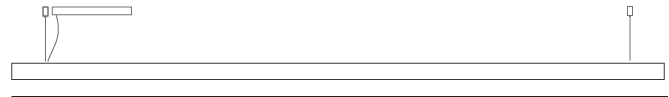

PROJECT
TYPE
SPECIFIER
QUANTITY
DATE

LED60 SUSPENSION

D71017-

base number
Color   Finish
Temperature   Options

1. To build a product code in our configurator select the specify button on the base model # product page
2. To build a manual product code on this datasheet choose from the options listed below in blue font and add the suffix to the base model #

GENERAL

Series: Woodlin
Subseries: LED60
Partner: Tunto
Division: Design
Installation: Suspension
Product Type: Linear Profiles
Mounting Location: Ceiling
Light Distribution: Direct

PHYSICAL

Shape: Rectangle
Length (mm): 1300
Length (in): 51 3/8
Width (mm): 60
Width (in): 2 3/8
Height (mm): 60
Height (in): 2 3/8
Max. Overall Height (mm): 2060
Max. Overall Height (in): 81 1/8
Diffuser: Opal
Fixture Finish: [WAL / ASH / OAK / BLK / WHI](#)
Fixture Material: Wood
Primary Material: Wood
Cable Details: 2000mm / 78 3/4"

ELECTRICAL

Lamp Type: LED
Input Wattage (W): 55
Total Output Wattage (W): 50.8
Dimming: Tri-Mode (Non-Dimming and Phase Dimming (120Vac only) and 0-10V Dimming)
Driver Included: Yes
Driver Location: Integrated
Driver Type: Constant Current - Universal
Driver Class: Class 2
Input Voltage (V): 120 - 277
Constant Current (MA): 700

LED

Color Temperature (°K): [2700 / 3000 / 4000](#)
Max. Delivered Lumen (lm): 4380
CRI: >93 CRI
Lamp Life (hrs): 50000

OPTICAL

RATINGS AND CERTIFICATIONS

Certified By: Certified for North American Standards
IP rating: IP20

1300mm 51 3/8"

60mm 2 3/8"

Direct