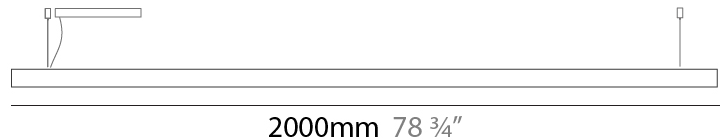

PROJECT
TYPE
SPECIFIER
QUANTITY
DATE

LED60 SUSPENSION

D71019-

base number
Color   Finish
Temperature   Options

1. To build a product code in our configurator select the specify button on the base model # product page
2. To build a manual product code on this datasheet choose from the options listed below in blue font and add the suffix to the base model #

GENERAL

Series: Woodlin
Subseries: LED60
Partner: Tunto
Division: Design
Installation: Suspension
Product Type: Linear Profiles
Mounting Location: Ceiling
Light Distribution: Direct

PHYSICAL

Shape: Rectangle
Length (mm): 2000
Length (in): 78 ¾
Width (mm): 60
Width (in): 2 ⅜
Height (mm): 60
Height (in): 2 ⅜
Max. Overall Height (mm): 2060
Max. Overall Height (in): 81 ⅝
Diffuser: Opal
Fixture Finish: [WAL / ASH / OAK / BLK / WHI](#)
Fixture Material: Wood
Primary Material: Wood
Cable Details: 2000mm / 78 3/4"

ELECTRICAL

Lamp Type: LED
Input Wattage (W): 90
Total Output Wattage (W): 75.9
Dimming: Tri-Mode (Non-Dimming and Phase Dimming (120Vac only) and 0-10V Dimming)
Driver Included: Yes
Driver Location: Integrated
Driver Type: Constant Current - Universal
Driver Class: Class 2
Input Voltage (V): 120 - 277
Constant Current (MA): 700

LED

Color Temperature (°K): [2700 / 3000 / 4000](#)
Max. Delivered Lumen (lm): 6550
CRI: >93 CRI
Lamp Life (hrs): 50000

OPTICAL

RATINGS AND CERTIFICATIONS

Certified By: Certified for North American Standards
IP rating: IP20

60mm 2 ⅜"

Direct