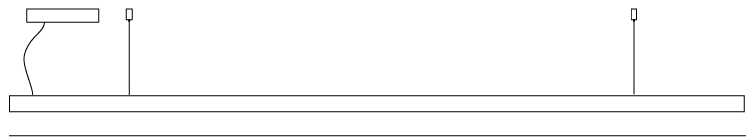

LED28 SUSPENSION

D71009-

base number
Color   Finish
Temperature   Options

1. To build a product code in our configurator select the specify button on the base model # product page
2. To build a manual product code on this datasheet choose from the options listed below in blue font and add the suffix to the base model #

GENERAL

Series: Woodlin
Subseries: LED28
Partner: Tunto
Division: Design
Installation: Suspension
Product Type: Linear Profiles
Mounting Location: Ceiling
Light Distribution: Direct

PHYSICAL

Shape: Rectangle
Length (mm): 1200
Length (in): 47 1/4
Width (mm): 28
Width (in): 1 1/8
Height (mm): 28
Height (in): 1 1/8
Max. Overall Height (mm): 2028
Max. Overall Height (in): 79 13/16
Diffuser: Opal
Fixture Finish: WAL / ASH / OAK / BLK / WHI
Fixture Material: Wood
Primary Material: Wood
Cable Details: 2000mm / 78 3/4"

ELECTRICAL

Lamp Type: LED
Input Wattage (W): 25
Total Output Wattage (W): 20.9
Dimming: Tri-Mode (Non-Dimming and Phase Dimming (120Vac only) and 0-10V Dimming)
Driver Included: Yes
Driver Location: Integrated
Driver Type: Constant Current - Universal
Driver Class: Class 2
Input Voltage (V): 120 - 277
Constant Current (MA): 700

LED

Color Temperature (°K): 2700 / 3000 / 4000
Max. Delivered Lumen (lm): 1300 Standard 3000K
CRI: >93 CRI
Lamp Life (hrs): 50000

OPTICAL

RATINGS AND CERTIFICATIONS

Certified By: Certified for North American Standards
IP rating: IP20

1200mm 47 1/4"

28mm 1 1/8"

Direct