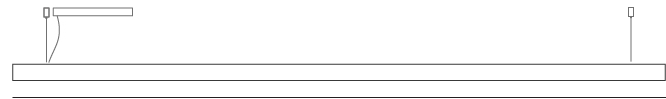

PROJECT
TYPE
SPECIFIER
QUANTITY
DATE

LED60 SUSPENSION

D71016-

base number
Color   Finish
Temperature   Options

1. To build a product code in our configurator select the specify button on the base model # product page
2. To build a manual product code on this datasheet choose from the options listed below in blue font and add the suffix to the base model #

GENERAL

Series: Woodlin
Subseries: LED60
Brand: Tunto
Division: Design
Mounting Type: Suspension
Mounting Location: Ceiling
Subcategory: Profile

PHYSICAL

Shape: Rectangle
Length (mm): 1000
Length (in): 39 ³/₈
Width (mm): 60
Width (in): 2 ³/₈
Height (mm): 60
Height (in): 2 ³/₈
Max. Overall Height (mm): 2060
Max. Overall Height (in): 81 ¹/₈
Light Distribution: Direct
Diffuser: Opal
Fixture Finish: [WAL / ASH / OAK / BLK / WHI](#)
Fixture Material: Wood
Cable Details: 2000mm / 78 3/4"

ELECTRICAL

Lamp Type: LED
Input Wattage (W): 43
Total Output Wattage (W): 38
Dimming: Tri-Mode (Non-Dimming and Phase Dimming (120Vac only) and 0-10V Dimming)
Driver Included: Yes
Driver Location: Integrated
Driver Type: Constant Current - Universal
Driver Class: Class 2
Input Voltage (V): 120 - 277
Constant Current (MA): 700

LED

Color Temperature (°K): [2700 / 3000 / 4000](#)
Max. Delivered Lumen (lm): 3240
CRI: >93 CRI
Lamp Life (hrs): 50000

OPTICAL

RATINGS AND CERTIFICATIONS

Certified By: Certified for North American Standards
IP rating: IP20

1000mm 39 ³/₈"

60mm 2 ³/₈"

Direct