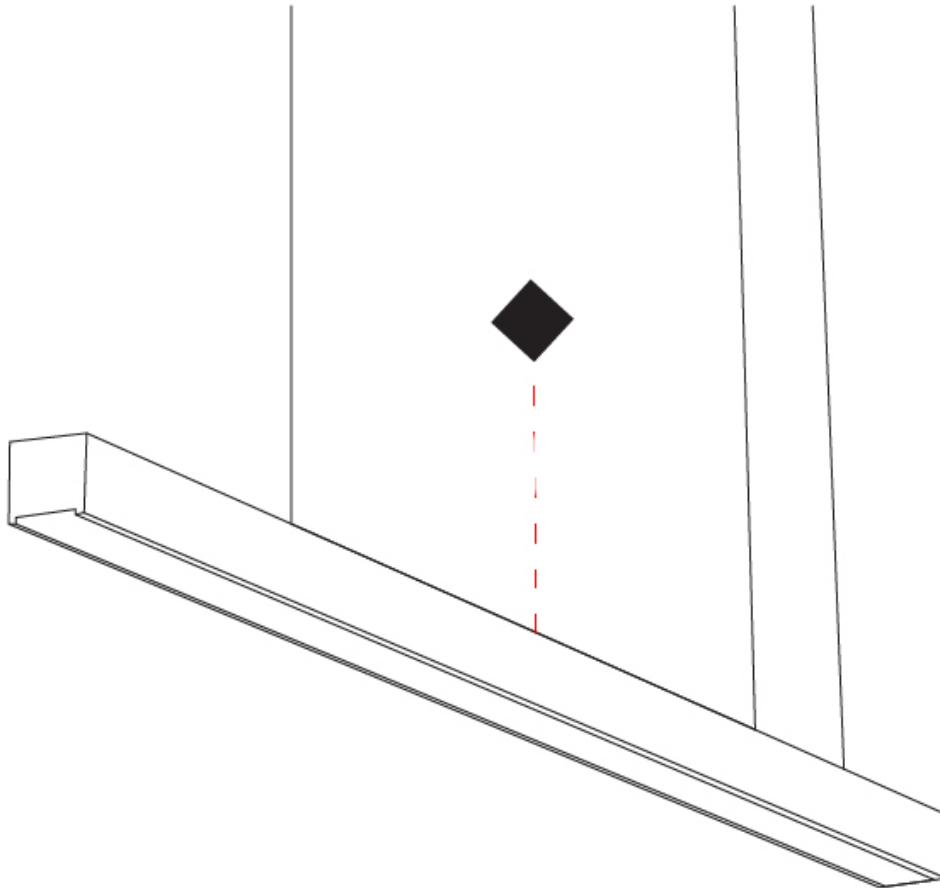

LED60 SUSPENSION

D71015-

PROJECT
TYPE
SPECIFIER
QUANTITY
DATE