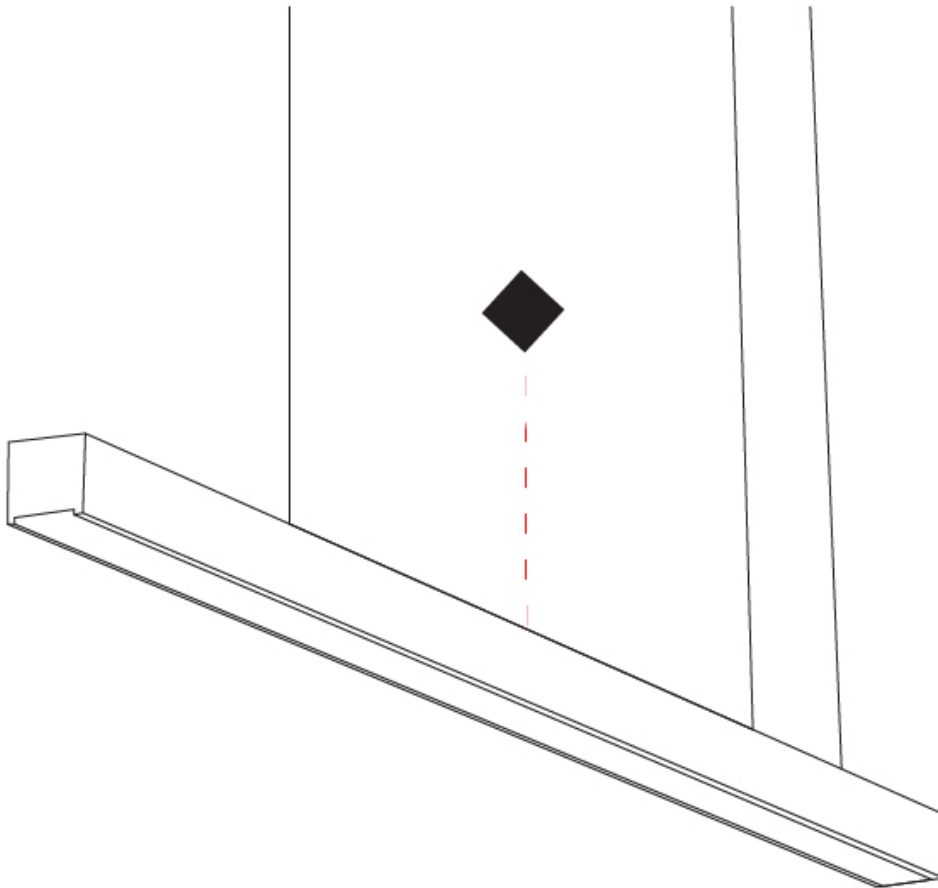

2400mm 94 1/2"

60mm 2 3/8"

Direct

LED60 SUSPENSION

D71020-

PROJECT	_____
TYPE	_____
SPECIFIER	_____
QUANTITY	_____
DATE	_____

LED60 SURFACE

D72014-