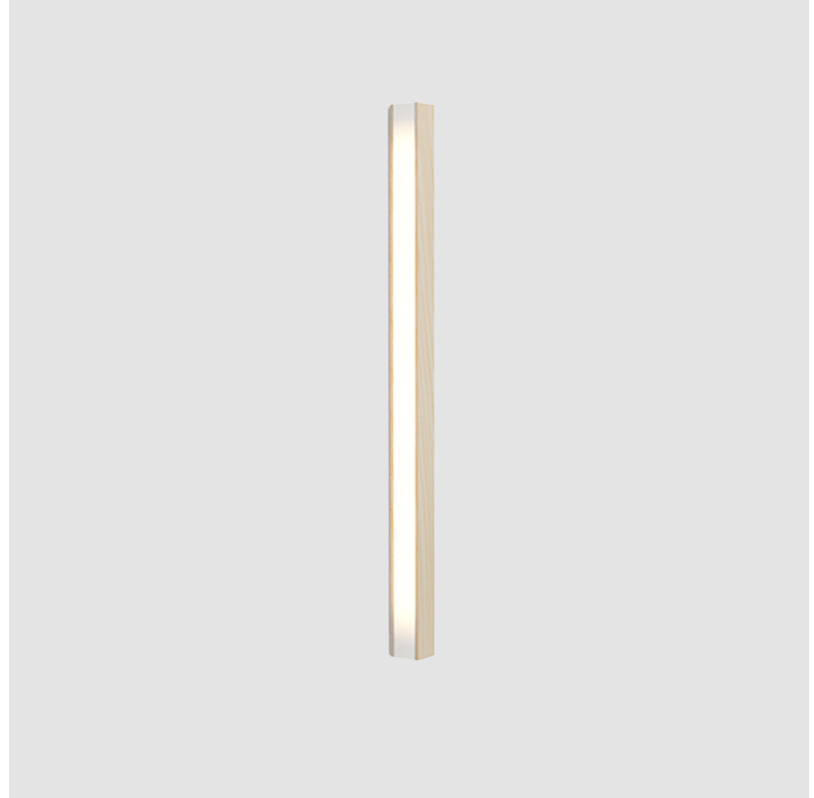

LED40 SURFACE

D72005-

base number   Color   Finish
Temperature   Options

1. To build a product code in our configurator select the specify button on the base model # product page
2. To build a manual product code on this datasheet choose from the options listed below in blue font and add the suffix to the base model #

GENERAL

Series: Woodlin
Subseries: LED40
Brand: Tunto
Division: Design
Mounting Type: Surface
Mounting Location: Wall / Ceiling
Subcategory: Profile

PHYSICAL

Shape: Rectangle
Length (mm): 400
Length (in): 15 $\frac{3}{4}$ "
Width (mm): 40
Width (in): 1 $\frac{9}{16}$ "
Height (mm): 40
Height (in): 1 $\frac{9}{16}$ "
Light Distribution: Direct
Diffuser: Opal
Fixture Finish: WAL / ASH / OAK / BLK / WHI
Fixture Material: Wood

ELECTRICAL

Lamp Type: LED
Input Wattage (W): 9
Total Output Wattage (W): 6.3
Dimming: Tri-Mode (Non-Dimming and Phase Dimming (120Vac only) and 0-10V Dimming)
Driver Included: Yes
Driver Location: Remote
Driver Type: Constant Current - Universal
Driver Class: Class 2
Housing: ENCP3
Input Voltage (V): 120 - 277
Constant Current (MA): 700

LED

Color Temperature (°K): 2700 / 3000 / 4000
Max. Delivered Lumen (lm): 480
CRI: >93 CRI
Lamp Life (hrs): 50000

OPTICAL

RATINGS AND CERTIFICATIONS

Certified By: Certified for North American Standards
IP rating: IP20

400mm 15 $\frac{3}{4}$ "

40mm 1 $\frac{9}{16}$ "

Direct