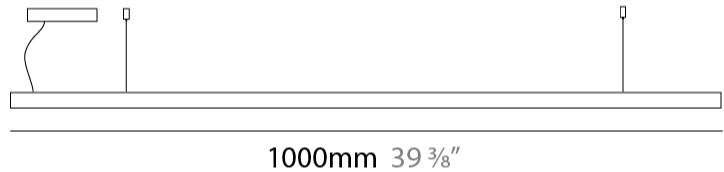

PROJECT
TYPE
SPECIFIER
QUANTITY
DATE

LED28 SUSPENSION

D71008-

base number
Color   Finish
Temperature   Options

1. To build a product code in our configurator select the specify button on the base model # product page
2. To build a manual product code on this datasheet choose from the options listed below in blue font and add the suffix to the base model #

GENERAL

Series: Woodlin
Subseries: LED28
Brand: Tunto
Division: Design
Mounting Type: Suspension
Mounting Location: Ceiling
Subcategory: Profile

PHYSICAL

Shape: Rectangle
Length (mm): 1000
Length (in): 39 ³/₈
Width (mm): 28
Width (in): 1 ¹/₈
Height (mm): 28
Height (in): 1 ¹/₈
Max. Overall Height (mm): 2028
Max. Overall Height (in): 79 ¹³/₁₆
Light Distribution: Direct
Diffuser: Opal
Fixture Finish: [WAL / ASH / OAK / BLK / WHI](#)
Fixture Material: Wood
Cable Details: 2000mm / 78 3/4"

ELECTRICAL

Lamp Type: LED
Input Wattage (W): 21
Total Output Wattage (W): 19
Dimming: Tri-Mode (Non-Dimming and Phase Dimming (120Vac only) and 0-10V Dimming)
Driver Included: Yes
Driver Location: Integrated
Driver Type: Constant Current - Universal
Driver Class: Class 2
Input Voltage (V): 120 - 277
Constant Current (MA): 700

LED

Color Temperature (°K): [2700 / 3000 / 4000](#)
Max. Delivered Lumen (lm): 1200
CRI: >93 CRI
Lamp Life (hrs): 50000

OPTICAL

RATINGS AND CERTIFICATIONS

Certified By: Certified for North American Standards
IP rating: IP20

28mm 1 ¹/₈"

Direct