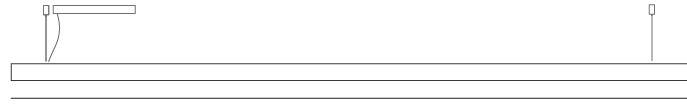

PROJECT
TYPE
SPECIFIER
QUANTITY
DATE

LED60 SUSPENSION

D71018-

base number   Color   Finish
Temperature   Options

1. To build a product code in our configurator select the specify button on the base model # product page
2. To build a manual product code on this datasheet choose from the options listed below in blue font and add the suffix to the base model #

GENERAL

Series: Woodlin
Subseries: LED60
Partner: Tunto
Division: Design
Installation: Suspension
Product Type: Linear Profiles
Mounting Location: Ceiling
Light Distribution: Direct

PHYSICAL

Shape: Rectangle
Length (mm): 1600
Length (in): 63
Width (mm): 60
Width (in): 2 3/8
Height (mm): 60
Height (in): 2 3/8
Max. Overall Height (mm): 2060
Max. Overall Height (in): 81 1/8
Diffuser: Opal
Fixture Finish: WAL / ASH / OAK / BLK / WHI
Fixture Material: Wood
Primary Material: Wood
Cable Details: 2000mm / 78 3/4"

ELECTRICAL

Lamp Type: LED
Input Wattage (W): 70
Total Output Wattage (W): 63
Dimming: Tri-Mode (Non-Dimming and Phase Dimming (120Vac only) and 0-10V Dimming)
Driver Included: Yes
Driver Location: Integrated
Driver Type: Constant Current - Universal
Driver Class: Class 2
Input Voltage (V): 120 - 277
Constant Current (MA): 700

LED

Color Temperature (°K): 2700 / 3000 / 4000
Max. Delivered Lumen (lm): 5450
CRI: >93 CRI
Lamp Life (hrs): 50000

OPTICAL

RATINGS AND CERTIFICATIONS

Certified By: Certified for North American Standards
IP rating: IP20

1600mm 63"

60mm 2 3/8"

Direct