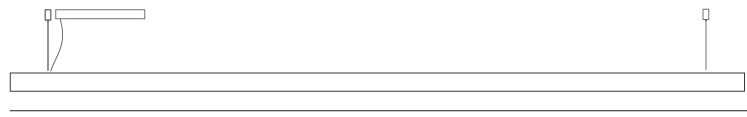

PROJECT
TYPE
SPECIFIER
QUANTITY
DATE

LED60 SUSPENSION

D71020-

base number
Color   Temperature   Finish   Options

1. To build a product code in our configurator select the specify button on the base model # product page
2. To build a manual product code on this datasheet choose from the options listed below in blue font and add the suffix to the base model #

GENERAL

Series: Woodlin
Subseries: LED60
Partner: Tunto
Division: Design
Installation: Suspension
Product Type: Linear Profiles
Mounting Location: Ceiling
Light Distribution: Direct

PHYSICAL

Shape: Rectangle
Length (mm): 2400
Length (in): 94 ½
Width (mm): 60
Width (in): 2 ¾
Height (mm): 60
Height (in): 2 ¾
Max. Overall Height (mm): 2060
Max. Overall Height (in): 81 ⅛
Diffuser: Opal
Fixture Finish: [WAL](#) / [ASH](#) / [OAK](#) / [BLK](#) / [WHI](#)
Fixture Material: Wood
Primary Material: Wood
Cable Details: 2000mm / 78 3/4"

ELECTRICAL

Lamp Type: LED
Input Wattage (W): 110
Total Output Wattage (W): 88.8
Dimming: Tri-Mode (Non-Dimming and Phase Dimming (120Vac only) and 0-10V Dimming)
Driver Included: Yes
Driver Location: Integrated
Driver Type: Constant Current - Universal
Driver Class: Class 2
Input Voltage (V): 120 - 277
Constant Current (MA): 700

LED

Color Temperature (°K): [2700](#) / [3000](#) / [4000](#)
Max. Delivered Lumen (lm): 8750
CRI: >93 CRI
Lamp Life (hrs): 50000

OPTICAL

RATINGS AND CERTIFICATIONS

Certified By: Certified for North American Standards
IP rating: IP20

2400mm 94 ½"

60mm 2 ¾"

Direct