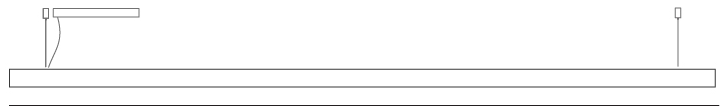

PROJECT
TYPE
SPECIFIER
QUANTITY
DATE

LED60 SUSPENSION

D71019-

base number
Color   Temperature   Finish   Options

1. To build a product code in our configurator select the specify button on the base model # product page
2. To build a manual product code on this datasheet choose from the options listed below in blue font and add the suffix to the base model #

GENERAL

Series: Woodlin
Subseries: LED60
Partner: Tunto
Division: Design
Installation: Suspension
Product Type: Linear Profiles
Mounting Location: Ceiling
Light Distribution: Direct

PHYSICAL

Shape: Rectangle
Length (mm): 2000
Length (in): 78 ¾
Width (mm): 60
Width (in): 2 ⅜
Height (mm): 60
Height (in): 2 ⅜
Max. Overall Height (mm): 2060
Max. Overall Height (in): 81 ⅝
Diffuser: Opal
Fixture Finish: [WAL / ASH / OAK / BLK / WHI](#)
Fixture Material: Wood
Primary Material: Wood
Cable Details: 2000mm / 78 3/4"

ELECTRICAL

Lamp Type: LED
Input Wattage (W): 90
Total Output Wattage (W): 75.9
Dimming: Tri-Mode (Non-Dimming and Phase Dimming (120Vac only) and 0-10V Dimming)
Driver Included: Yes
Driver Location: Integrated
Driver Type: Constant Current - Universal
Driver Class: Class 2
Input Voltage (V): 120 - 277
Constant Current (MA): 700

LED

Color Temperature (°K): [2700 / 3000 / 4000](#)
Max. Delivered Lumen (lm): 6550
CRI: >93 CRI
Lamp Life (hrs): 50000

OPTICAL

RATINGS AND CERTIFICATIONS

Certified By: Certified for North American Standards
IP rating: IP20

2000mm 78 ¾"

60mm 2 ⅜"

Direct