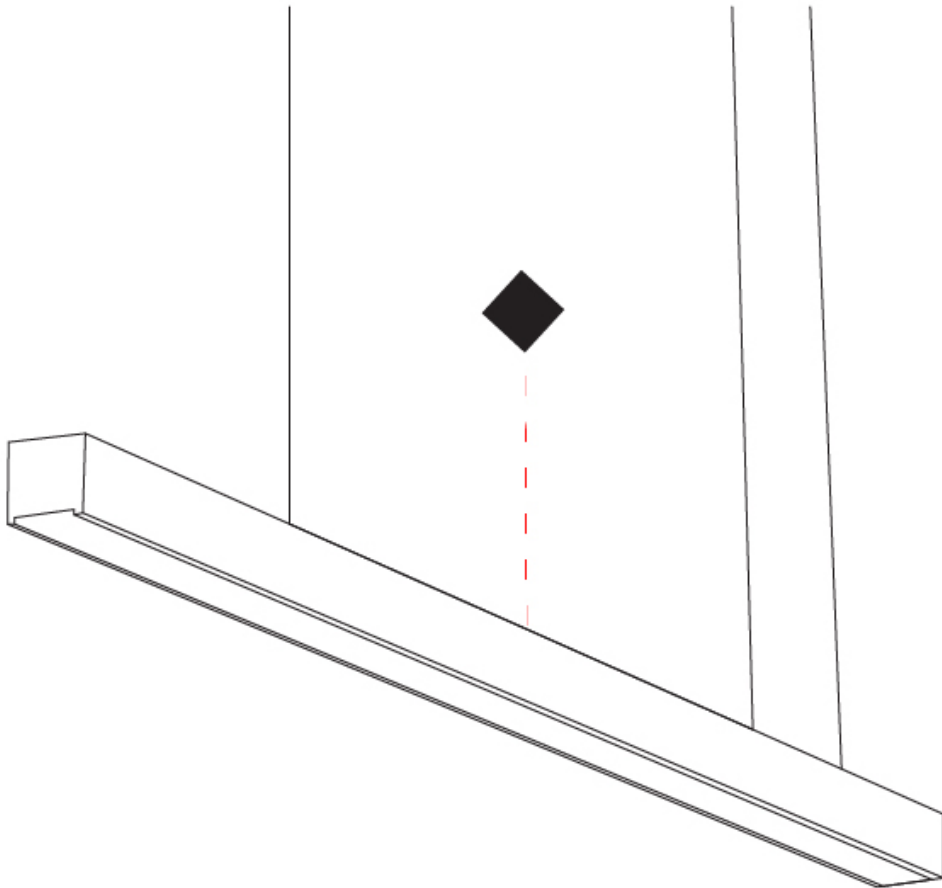

LED60 SUSPENSION

D71018-

PROJECT
TYPE
SPECIFIER
QUANTITY
DATE