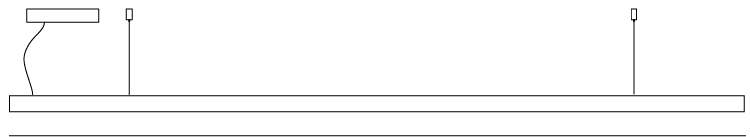

LED28 SUSPENSION

D71009-

base number   Color   Finish
Temperature   Options

1. To build a product code in our configurator select the specify button on the base model # product page
2. To build a manual product code on this datasheet choose from the options listed below in blue font and add the suffix to the base model #

GENERAL

Series: Woodlin
Subseries: LED28
Brand: Tunto
Division: Design
Mounting Type: Suspension
Mounting Location: Ceiling
Subcategory: Profile

PHYSICAL

Shape: Rectangle
Length (mm): 1200
Length (in): 47 1/4
Width (mm): 28
Width (in): 1 1/8
Height (mm): 28
Height (in): 1 1/8
Max. Overall Height (mm): 2028
Max. Overall Height (in): 79 13/16
Light Distribution: Direct
Diffuser: Opal
Fixture Finish: WAL / ASH / OAK / BLK / WHI
Fixture Material: Wood
Cable Details: 2000mm / 78 3/4"

ELECTRICAL

Lamp Type: LED
Input Wattage (W): 25
Total Output Wattage (W): 20.9
Dimming: Tri-Mode (Non-Dimming and Phase Dimming (120Vac only) and 0-10V Dimming)
Driver Included: Yes
Driver Location: Integrated
Driver Type: Constant Current - Universal
Driver Class: Class 2
Input Voltage (V): 120 - 277
Constant Current (MA): 700

LED

Color Temperature (°K): 2700 / 3000 / 4000
Max. Delivered Lumen (lm): 1300 Standard 3000K
CRI: >93 CRI
Lamp Life (hrs): 50000

OPTICAL

RATINGS AND CERTIFICATIONS

Certified By: Certified for North American Standards
IP rating: IP20

PROJECT
TYPE
SPECIFIER
QUANTITY
DATE

1200mm 47 1/4"

28mm 1 1/8"

Direct