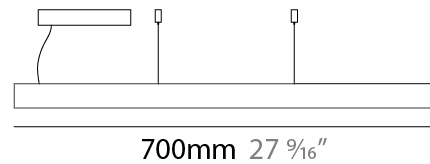

PROJECT
TYPE
SPECIFIER
QUANTITY
DATE

LED40 SUSPENSION

D71004-

base number
Color   Finish
Temperature   Options

1. To build a product code in our configurator select the specify button on the base model # product page
2. To build a manual product code on this datasheet choose from the options listed below in blue font and add the suffix to the base model #

GENERAL

Series: Woodlin
Subseries: LED40
Brand: Tunto
Division: Design
Mounting Type: Suspension
Mounting Location: Ceiling
Subcategory: Profile

PHYSICAL

Shape: Rectangle
Length (mm): 700
Length (in): 27 ⁹/₁₆
Width (mm): 400
Width (in): 15 ³/₄
Height (mm): 40
Height (in): 1 ⁹/₁₆
Max. Overall Height (mm): 2040
Max. Overall Height (in): 80 ⁵/₁₆
Light Distribution: Direct
Diffuser: Opal
Fixture Finish: [WAL / ASH / OAK / BLK / WHI](#)
Fixture Material: Wood

ELECTRICAL

Lamp Type: LED
Input Wattage (W): 23
Total Output Wattage (W): 19
Dimming: Tri-Mode (Non-Dimming and Phase Dimming (120Vac only) and 0-10V Dimming)
Driver Included: Yes
Driver Location: Integrated
Driver Type: Constant Current - Universal
Driver Class: Class 2
Input Voltage (V): 120 - 277
Constant Current (MA): 700

LED

Color Temperature (°K): 3000
Max. Delivered Lumen (lm): 1300
CRI: >93 CRI
Lamp Life (hrs): 50000

OPTICAL

RATINGS AND CERTIFICATIONS

Certified By: Certified for North American Standards
IP rating: IP20