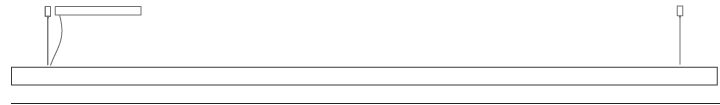

PROJECT
TYPE
SPECIFIER
QUANTITY
DATE

LED60 SUSPENSION

D71019-

base number
Color   Finish
Temperature   Options

1. To build a product code in our configurator select the specify button on the base model # product page
2. To build a manual product code on this datasheet choose from the options listed below in blue font and add the suffix to the base model #

GENERAL

Series: Woodlin
Subseries: LED60
Brand: Tunto
Division: Design
Mounting Type: Suspension
Mounting Location: Ceiling
Subcategory: Profile

PHYSICAL

Shape: Rectangle
Length (mm): 2000
Length (in): 78 3/4
Width (mm): 60
Width (in): 2 3/8
Height (mm): 60
Height (in): 2 3/8
Max. Overall Height (mm): 2060
Max. Overall Height (in): 81 1/8
Light Distribution: Direct
Diffuser: Opal
Fixture Finish: [WAL / ASH / OAK / BLK / WHI](#)
Fixture Material: Wood
Cable Details: 2000mm / 78 3/4"

ELECTRICAL

Lamp Type: LED
Input Wattage (W): 90
Total Output Wattage (W): 75.9
Dimming: Tri-Mode (Non-Dimming and Phase Dimming (120Vac only) and 0-10V Dimming)
Driver Included: Yes
Driver Location: Integrated
Driver Type: Constant Current - Universal
Driver Class: Class 2
Input Voltage (V): 120 - 277
Constant Current (MA): 700

LED

Color Temperature (°K): [2700 / 3000 / 4000](#)
Max. Delivered Lumen (lm): 6550
CRI: >93 CRI
Lamp Life (hrs): 50000

OPTICAL

RATINGS AND CERTIFICATIONS

Certified By: Certified for North American Standards
IP rating: IP20

2000mm 78 3/4"

60mm 2 3/8"

Direct