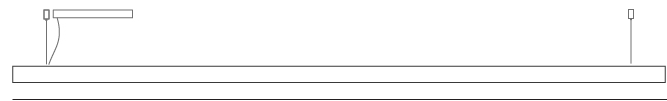

PROJECT
TYPE
SPECIFIER
QUANTITY
DATE

LED60 SUSPENSION

D71016- -

base number   Color   Finish
Temperature   Options

1. To build a product code in our configurator select the specify button on the base model # product page
2. To build a manual product code on this datasheet choose from the options listed below in blue font and add the suffix to the base model #

GENERAL

Series: Woodlin
Subseries: LED60
Brand: Tunto
Division: Design
Mounting Type: Suspension
Mounting Location: Ceiling
Subcategory: Profile

PHYSICAL

Shape: Rectangle
Length (mm): 1000
Length (in): 39 ³/₈
Width (mm): 60
Width (in): 2 ³/₈
Height (mm): 60
Height (in): 2 ³/₈
Max. Overall Height (mm): 2060
Max. Overall Height (in): 81 ¹/₈
Light Distribution: Direct
Diffuser: Opal
Fixture Finish: [WAL / ASH / OAK / BLK / WHI](#)
Fixture Material: Wood
Cable Details: 2000mm / 78 3/4"

ELECTRICAL

Lamp Type: LED
Input Wattage (W): 43
Total Output Wattage (W): 38
Dimming: Tri-Mode (Non-Dimming and Phase Dimming (120Vac only) and 0-10V Dimming)
Driver Included: Yes
Driver Location: Integrated
Driver Type: Constant Current - Universal
Driver Class: Class 2
Input Voltage (V): 120 - 277
Constant Current (MA): 700

LED

Color Temperature (°K): [2700 / 3000 / 4000](#)
Max. Delivered Lumen (lm): 3240
CRI: >93 CRI
Lamp Life (hrs): 50000

OPTICAL

RATINGS AND CERTIFICATIONS

Certified By: Certified for North American Standards
IP rating: IP20

1000mm 39 ³/₈"

60mm 2 ³/₈"

Direct