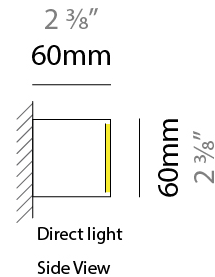

GENERAL

Series: Woodlin
 Subseries: LED60
 Partner: Tunto
 Division: Design
 Installation: Surface
 Product Type: Linear Profiles
 Mounting Location: Ceiling
 Light Distribution: Direct

PHYSICAL

Shape: Rectangle
 Length (mm): 700
 Length (in): 27 ³/₁₆
 Width (mm): 60
 Width (in): 2 ³/₈
 Height (mm): 60
 Height (in): 2 ³/₈
 Diffuser: Opal
 Fixture Finish: WAL / ASH / OAK / BLK / WHI
 Fixture Material: Wood
 Primary Material: Wood

700mm 27 ³/₁₆"

D72015-

PROJECT

TYPE

SPECIFIER

QUANTITY

DATE

PROJECT	_____
TYPE	_____
SPECIFIER	_____
QUANTITY	_____
DATE	_____