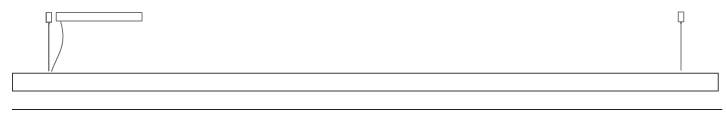

PROJECT
TYPE
SPECIFIER
QUANTITY
DATE

LED60 SUSPENSION

D71019-

base number
Color   Finish
Temperature   Options

1. To build a product code in our configurator select the specify button on the base model # product page
2. To build a manual product code on this datasheet choose from the options listed below in blue font and add the suffix to the base model #

GENERAL

Series: Woodlin
Subseries: LED60
Partner: Tunto
Division: Design
Installation: Suspension
Product Type: Linear Profiles
Mounting Location: Ceiling
Light Distribution: Direct

PHYSICAL

Shape: Rectangle
Length (mm): 2000
Length (in): 78 ¾
Width (mm): 60
Width (in): 2 ⅜
Height (mm): 60
Height (in): 2 ⅜
Max. Overall Height (mm): 2060
Max. Overall Height (in): 81 ⅝
Diffuser: Opal
Fixture Finish: [WAL / ASH / OAK / BLK / WHI](#)
Fixture Material: Wood
Primary Material: Wood
Cable Details: 2000mm / 78 3/4"

ELECTRICAL

Lamp Type: LED
Input Wattage (W): 90
Total Output Wattage (W): 75.9
Dimming: Tri-Mode (Non-Dimming and Phase Dimming (120Vac only) and 0-10V Dimming)
Driver Included: Yes
Driver Location: Integrated
Driver Type: Constant Current - Universal
Driver Class: Class 2
Input Voltage (V): 120 - 277
Constant Current (MA): 700

LED

Color Temperature (°K): [2700 / 3000 / 3500 / 4000](#)
Max. Delivered Lumen (lm): 6550
CRI: >93 CRI
Lamp Life (hrs): 50000

OPTICAL

RATINGS AND CERTIFICATIONS

Certified By: Certified for North American Standards
IP rating: IP20

2000mm 78 ¾"

60mm 2 ⅜"

Direct