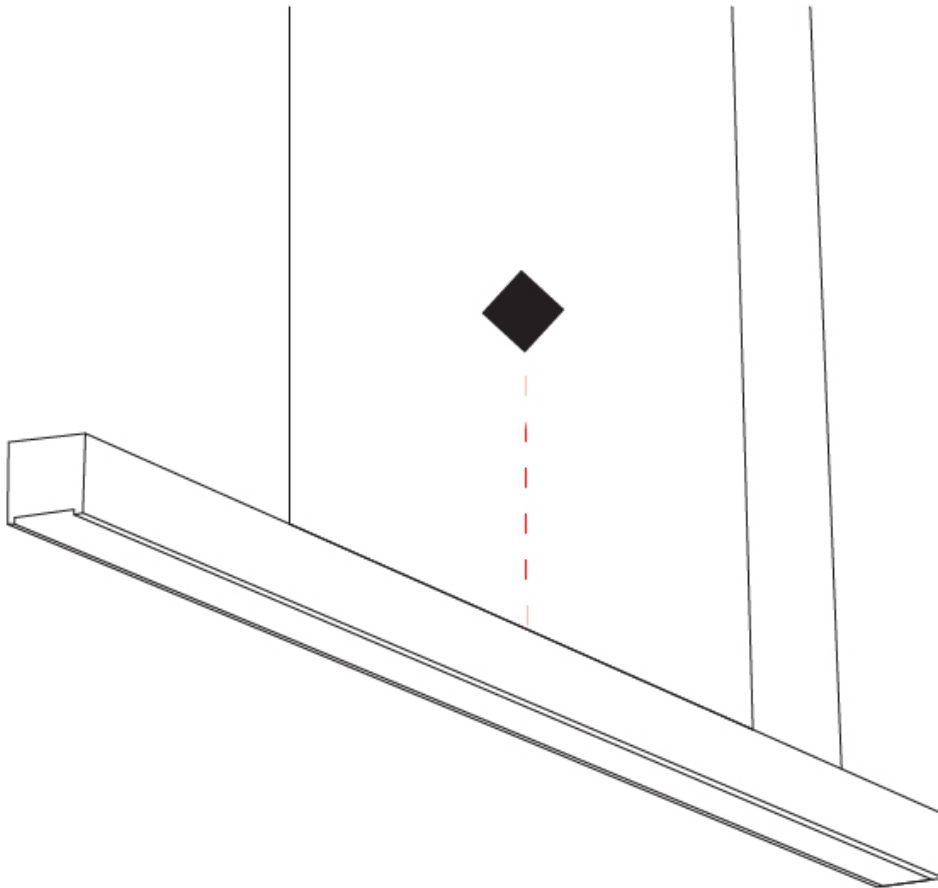

LED60 SUSPENSION

D71016-

PROJECT

TYPE

SPECIFIER

QUANTITY

DATE

D