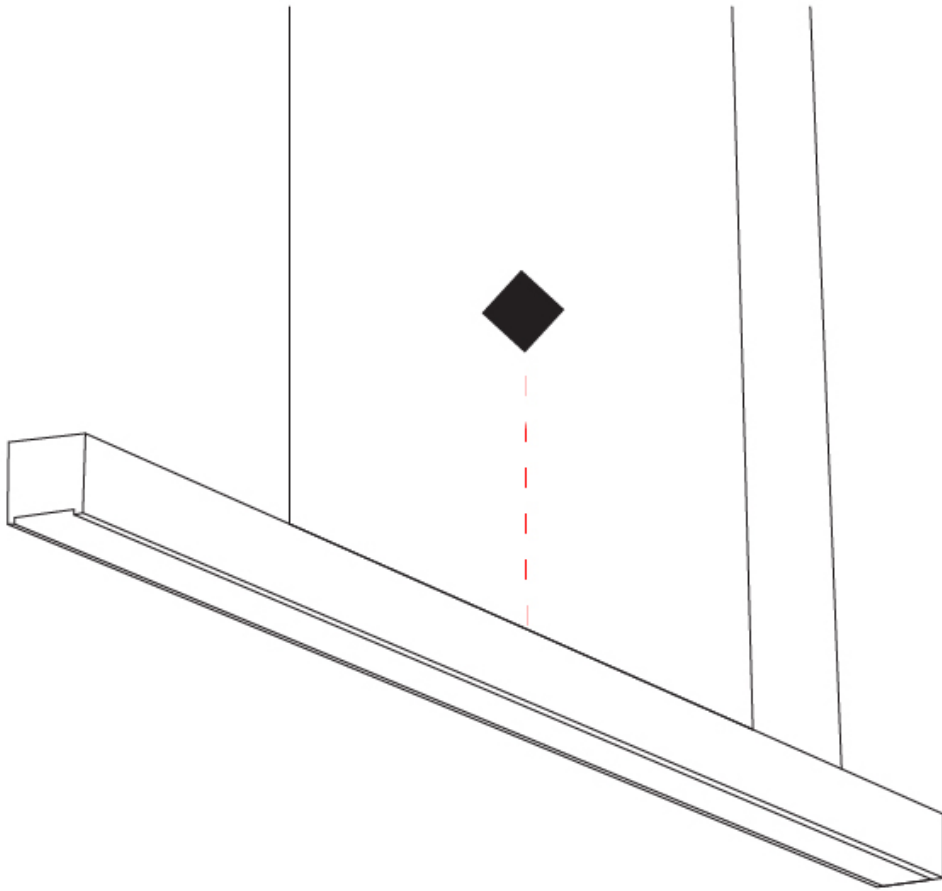

LED60 SUSPENSION

D71019-

PROJECT	_____
TYPE	_____
SPECIFIER	_____
QUANTITY	_____
DATE	_____