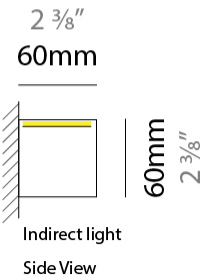

PROJECT	_____
TYPE	_____
SPECIFIER	_____
QUANTITY	_____
DATE	_____

LED60 SURFACE

D72016- -

base number
Color   Temperature   Finish   Options

1. To build a product code in our configurator select the specify button on the base model # product page
2. To build a manual product code on this datasheet choose from the options listed below in blue font and add the suffix to the base model #

GENERAL

Series: Woodlin
Subseries: LED60
Partner: Tunto
Division: Design
Installation: Surface
Product Type: Linear Profiles
Mounting Location: Ceiling
Light Distribution: Indirect

PHYSICAL

Shape: Rectangle
Length (mm): 400
Length (in): 15 ¾
Width (mm): 60
Width (in): 2 ⅜
Height (mm): 60
Height (in): 2 ⅜
Diffuser: Opal
Fixture Finish: [WAL](#) / [ASH](#) / [OAK](#) / [BLK](#) / [WHI](#)
Fixture Material: Wood
Primary Material: Wood

ELECTRICAL

Lamp Type: LED
Input Wattage (W): 16
Total Output Wattage (W): 12.6
Dimming: Tri-Mode (Non-Dimming and Phase Dimming (120Vac only) and 0-10V Dimming)
Driver Included: Yes
Driver Location: Remote
Driver Type: Constant Current - Universal
Driver Class: Class 2
Housing: ENCP3
Input Voltage (V): 120 - 277
Constant Current (MA): 700

LED

Color Temperature (°K): [2700](#) / [3000](#) / [4000](#)
Max. Delivered Lumen (lm): 1080
CRI: >93 CRI
Lamp Life (hrs): 50000

OPTICAL

RATINGS AND CERTIFICATIONS

Certified By: Certified for North American Standards
IP rating: IP20

400mm 15 ¾"