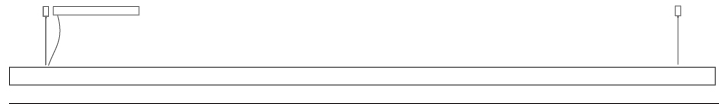

LED60 SUSPENSION

D71019- - _____

base number   Color   Finish
Temperature   Options

1. To build a product code in our configurator select the specify button on the base model # product page
2. To build a manual product code on this datasheet choose from the options listed below in blue font and add the suffix to the base model #

GENERAL

Series: Woodlin

Subseries: LED60

Brand: Tunto

Division: Design

Mounting Type: Suspension

Mounting Location: Ceiling

Subcategory: Profile

PHYSICAL

Shape: Rectangle

Length (mm): 2000

Length (in): 78 ³/₄

Width (mm): 60

Width (in): 2 ³/₈

Height (mm): 60

Height (in): 2 ³/₈

Max. Overall Height (mm): 2060

Max. Overall Height (in): 81 ¹/₈

Light Distribution: Direct

Diffuser: Opal

Fixture Finish: WAL / ASH / OAK / BLK / WHI

Fixture Material: Wood

Cable Details: 2000mm / 78 3/4"

ELECTRICAL

Lamp Type: LED

Input Wattage (W): 90

Total Output Wattage (W): 75.9

Dimming: Tri-Mode (Non-Dimming and Phase Dimming (120Vac only) and 0-10V Dimming)

Driver Included: Yes

Driver Location: Integrated

Driver Type: Constant Current - Universal

Driver Class: Class 2

Input Voltage (V): 120 - 277

Constant Current (MA): 700

LED

Color Temperature (°K): 2700 / 3000 / 4000

Max. Delivered Lumen (lm): 6550

CRI: >93 CRI

Lamp Life (hrs): 50000

OPTICAL

RATINGS AND CERTIFICATIONS

Certified By: Certified for North American Standards

IP rating: IP20

2000mm 78 ³/₄"

60mm 2 ³/₈"

Direct