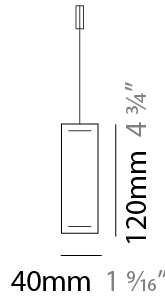

PROJECT	
TYPE	
SPECIFIER	
QUANTITY	
DATE	

LED120 SUSPENSION

D71024-

base number
Color   Finish
Temperature   Options

1. To build a product code in our configurator select the specify button on the base model # product page
2. To build a manual product code on this datasheet choose from the options listed below in blue font and add the suffix to the base model #

GENERAL

Series: Woodlin
Subseries: LED120
Brand: Tunto
Division: Design
Mounting Type: Suspension
Mounting Location: Ceiling
Subcategory: Profile

PHYSICAL

Shape: Rectangle
Length (mm): 1000
Length (in): 39 3/8
Width (mm): 40
Width (in): 1 9/16
Height (mm): 120
Height (in): 4 3/4
Max. Overall Height (mm): 2120
Max. Overall Height (in): 83 7/16
Light Distribution: Direct / Indirect
Diffuser: Opal
Fixture Finish: [WAL](#) / [ASH](#) / [OAK](#) / [BLK](#) / [WHI](#)
Fixture Material: Wood
Cable Details: 2000mm / 78 3/4"

ELECTRICAL

Lamp Type: LED
Input Wattage (W): 46
Total Output Wattage (W): 38
Dimming: Tri-Mode (Non-Dimming and Phase Dimming (120Vac only) and 0-10V Dimming)
Driver Included: Yes
Driver Location: Integrated
Driver Type: Constant Current - Universal
Driver Class: Class 2
Input Voltage (V): 120 - 277
Constant Current (MA): 700

LED

Color Temperature (°K): [2700](#) / [3000](#) / [4000](#)
Max. Delivered Lumen (lm): 2200
CRI: >93 CRI
Lamp Life (hrs): 50000

OPTICAL

RATINGS AND CERTIFICATIONS

Certified By: Certified for North American Standards
IP rating: IP20