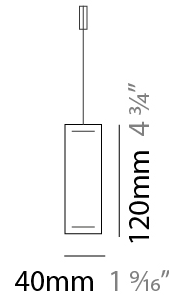

PROJECT _____
TYPE _____
SPECIFIER _____
QUANTITY _____
DATE _____

LED120 SUSPENSION

D71026-

base number   Color   Finish
Temperature   Options

1. To build a product code in our configurator select the specify button on the base model # product page
2. To build a manual product code on this datasheet choose from the options listed below in blue font and add the suffix to the base model #

GENERAL

Series: Woodlin
Subseries: LED120
Brand: Tunto
Division: Design
Mounting Type: Suspension
Mounting Location: Ceiling
Subcategory: Profile

PHYSICAL

Shape: Rectangle
Length (mm): 1600
Length (in): 63
Width (mm): 40
Width (in): 1 9/16
Height (mm): 120
Height (in): 4 3/4
Max. Overall Height (mm): 2120
Max. Overall Height (in): 83 7/16
Light Distribution: Direct / Indirect
Diffuser: Opal
Fixture Finish: WAL / ASH / OAK / BLK / WHI
Fixture Material: Wood
Cable Details: 2000mm / 78 3/4"

ELECTRICAL

Lamp Type: LED
Input Wattage (W): 74
Total Output Wattage (W): 63
Dimming: Tri-Mode (Non-Dimming and Phase Dimming (120Vac only) and 0-10V Dimming)
Driver Included: Yes
Driver Location: Integrated
Driver Type: Constant Current - Universal
Driver Class: Class 2
Input Voltage (V): 120 - 277
Constant Current (MA): 700

LED

Color Temperature (°K): 2700 / 3000 / 4000
Max. Delivered Lumen (lm): 3600
CRI: >93 CRI
Lamp Life (hrs): 50000

OPTICAL

RATINGS AND CERTIFICATIONS

Certified By: Certified for North American Standards
IP rating: IP20

1600mm 63"