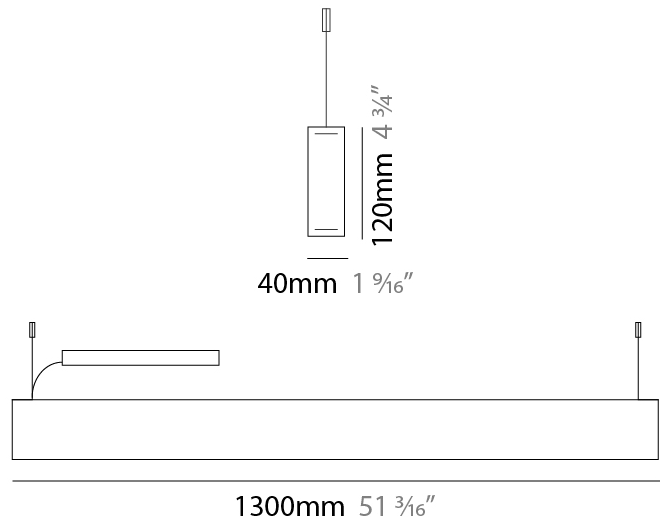

PROJECT _____
TYPE _____
SPECIFIER _____
QUANTITY _____
DATE _____

LED120 SUSPENSION

D71025-

base number
Color   Finish
Temperature   Options

1. To build a product code in our configurator select the specify button on the base model # product page
2. To build a manual product code on this datasheet choose from the options listed below in blue font and add the suffix to the base model #

GENERAL

Series: Woodlin
Subseries: LED120
Brand: Tunto
Division: Design
Mounting Type: Suspension
Mounting Location: Ceiling
Subcategory: Profile

PHYSICAL

Shape: Rectangle
Length (mm): 1300
Length (in): 51 ³/₁₆
Width (mm): 40
Width (in): 1 ⁹/₁₆
Height (mm): 120
Height (in): 4 ³/₄
Max. Overall Height (mm): 2120
Max. Overall Height (in): 83 ⁷/₁₆
Light Distribution: Direct / Indirect
Diffuser: Opal
Fixture Finish: [WAL / ASH / OAK / BLK / WHI](#)
Fixture Material: Wood
Cable Details: 2000mm / 78 3/4"

ELECTRICAL

Lamp Type: LED
Input Wattage (W): 60
Total Output Wattage (W): 50.1
Dimming: Tri-Mode (Non-Dimming and Phase Dimming (120Vac only) and 0-10V Dimming)
Driver Included: Yes
Driver Location: Integrated
Driver Type: Constant Current - Universal
Driver Class: Class 2
Input Voltage (V): 120 - 277
Constant Current (MA): 700

LED

Color Temperature (°K): [2700 / 3000 / 4000](#)
Max. Delivered Lumen (lm): 3260
CRI: >93 CRI
Lamp Life (hrs): 50000

OPTICAL

RATINGS AND CERTIFICATIONS

Certified By: Certified for North American Standards
IP rating: IP20