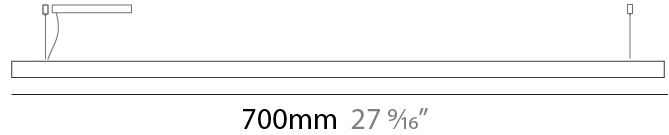

LED60 SUSPENSION

D71015- -

base number
Color   Finish
Temperature   Options

1. To build a product code in our configurator select the specify button on the base model # product page
2. To build a manual product code on this datasheet choose from the options listed below in blue font and add the suffix to the base model #

GENERAL

Series: Woodlin
Subseries: LED60
Brand: Tunto
Division: Design
Mounting Type: Suspension
Mounting Location: Ceiling
Subcategory: Profile

PHYSICAL

Shape: Rectangle
Length (mm): 700
Length (in): 27 ⁹/₁₆
Width (mm): 60
Width (in): 2 ³/₈
Height (mm): 60
Height (in): 2 ³/₈
Max. Overall Height (mm): 2060
Max. Overall Height (in): 81 ¹/₈
Light Distribution: Direct
Diffuser: Opal
Fixture Finish: [WAL / ASH / OAK / BLK / WHI](#)
Fixture Material: Wood
Cable Details: 2000mm / 78 3/4"

ELECTRICAL

Lamp Type: LED
Input Wattage (W): 29
Total Output Wattage (W): 25.3
Dimming: Tri-Mode (Non-Dimming and Phase Dimming (120Vac only) and 0-10V Dimming)
Driver Included: Yes
Driver Location: Integrated
Driver Type: Constant Current - Universal
Driver Class: Class 2
Input Voltage (V): 120 - 277
Constant Current (MA): 700

LED

Color Temperature (°K): [2700 / 3000 / 4000](#)
Max. Delivered Lumen (lm): 2180
CRI: >93 CRI
Lamp Life (hrs): 50000

OPTICAL

RATINGS AND CERTIFICATIONS

Certified By: Certified for North American Standards
IP rating: IP20

PROJECT
TYPE
SPECIFIER
QUANTITY
DATE