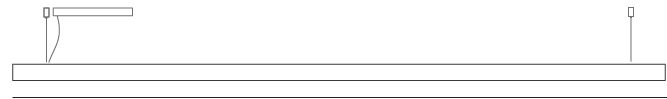

PROJECT
TYPE
SPECIFIER
QUANTITY
DATE

LED60 SUSPENSION

D71016-

base number
Color   Finish
Temperature   Options

1. To build a product code in our configurator select the specify button on the base model # product page
2. To build a manual product code on this datasheet choose from the options listed below in blue font and add the suffix to the base model #

GENERAL

Series: Woodlin
Subseries: LED60
Brand: Tunto
Division: Design
Mounting Type: Suspension
Mounting Location: Ceiling
Subcategory: Profile

PHYSICAL

Shape: Rectangle
Length (mm): 1000
Length (in): 39 ³/₈"
Width (mm): 60
Width (in): 2 ³/₈"
Height (mm): 60
Height (in): 2 ³/₈"
Max. Overall Height (mm): 2060
Max. Overall Height (in): 81 ¹/₈"
Light Distribution: Direct
Diffuser: Opal
Fixture Finish: [WAL / ASH / OAK / BLK / WHI](#)
Fixture Material: Wood
Cable Details: 2000mm / 78 3/4"

ELECTRICAL

Lamp Type: LED
Input Wattage (W): 43
Total Output Wattage (W): 38
Dimming: Tri-Mode (Non-Dimming and Phase Dimming (120Vac only) and 0-10V Dimming)
Driver Included: Yes
Driver Location: Integrated
Driver Type: Constant Current - Universal
Driver Class: Class 2
Input Voltage (V): 120 - 277
Constant Current (MA): 700

LED

Color Temperature (°K): [2700 / 3000 / 4000](#)
Max. Delivered Lumen (lm): 3240
CRI: >93 CRI
Lamp Life (hrs): 50000

OPTICAL

RATINGS AND CERTIFICATIONS

Certified By: Certified for North American Standards
IP rating: IP20

1000mm 39 ³/₈"

60mm 2 ³/₈"

Direct