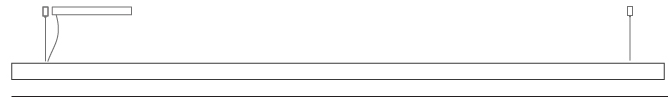

PROJECT
TYPE
SPECIFIER
QUANTITY
DATE

LED60 SUSPENSION

D71017-

base number
Color   Finish
Temperature   Options

1. To build a product code in our configurator select the specify button on the base model # product page
2. To build a manual product code on this datasheet choose from the options listed below in blue font and add the suffix to the base model #

GENERAL

Series: Woodlin
Subseries: LED60
Brand: Tunto
Division: Design
Mounting Type: Suspension
Mounting Location: Ceiling
Subcategory: Profile

PHYSICAL

Shape: Rectangle
Length (mm): 1300
Length (in): 51 ³/₁₆
Width (mm): 60
Width (in): 2 ³/₈
Height (mm): 60
Height (in): 2 ³/₈
Max. Overall Height (mm): 2060
Max. Overall Height (in): 81 ¹/₈
Light Distribution: Direct
Diffuser: Opal
Fixture Finish: [WAL / ASH / OAK / BLK / WHI](#)
Fixture Material: Wood
Cable Details: 2000mm / 78 3/4"

ELECTRICAL

Lamp Type: LED
Input Wattage (W): 55
Total Output Wattage (W): 50.8
Dimming: Tri-Mode (Non-Dimming and Phase Dimming (120Vac only) and 0-10V Dimming)
Driver Included: Yes
Driver Location: Integrated
Driver Type: Constant Current - Universal
Driver Class: Class 2
Input Voltage (V): 120 - 277
Constant Current (MA): 700

LED

Color Temperature (°K): [2700 / 3000 / 4000](#)
Max. Delivered Lumen (lm): 4380
CRI: >93 CRI
Lamp Life (hrs): 50000

OPTICAL

RATINGS AND CERTIFICATIONS

Certified By: Certified for North American Standards
IP rating: IP20

1300mm 51 ³/₁₆"

60mm 2 ³/₈"

Direct