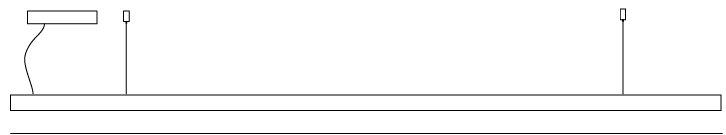

PROJECT
TYPE
SPECIFIER
QUANTITY
DATE

LED28 SUSPENSION

D71008-

base number
Color   Finish
Temperature   Options

1. To build a product code in our configurator select the specify button on the base model # product page
2. To build a manual product code on this datasheet choose from the options listed below in blue font and add the suffix to the base model #

GENERAL

Series: Woodlin
Subseries: LED28
Brand: Tunto
Division: Design
Mounting Type: Suspension
Mounting Location: Ceiling
Subcategory: Profile

PHYSICAL

Shape: Rectangle
Length (mm): 1000
Length (in): 39 ³/₈"
Width (mm): 28
Width (in): 1 ¹/₈"
Height (mm): 28
Height (in): 1 ¹/₈"
Max. Overall Height (mm): 2028
Max. Overall Height (in): 79 ¹³/₁₆"
Light Distribution: Direct
Diffuser: Opal
Fixture Finish: [WAL / ASH / OAK / BLK / WHI](#)
Fixture Material: Wood
Cable Details: 2000mm / 78 3/4"

ELECTRICAL

Lamp Type: LED
Input Wattage (W): 21
Total Output Wattage (W): 19
Dimming: Tri-Mode (Non-Dimming and Phase Dimming (120Vac only) and 0-10V Dimming)
Driver Included: Yes
Driver Location: Integrated
Driver Type: Constant Current - Universal
Driver Class: Class 2
Input Voltage (V): 120 - 277
Constant Current (MA): 700

LED

Color Temperature (°K): [2700 / 3000 / 4000](#)
Max. Delivered Lumen (lm): 1200
CRI: >93 CRI
Lamp Life (hrs): 50000

OPTICAL

RATINGS AND CERTIFICATIONS

Certified By: Certified for North American Standards
IP rating: IP20

1000mm 39 ³/₈"

28mm 1 ¹/₈"

Direct