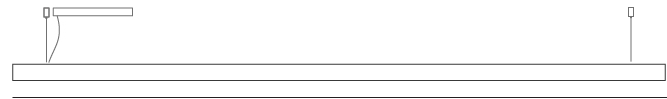

PROJECT
TYPE
SPECIFIER
QUANTITY
DATE

LED60 SUSPENSION

D71016-

base number
Color   Finish
Temperature   Options

1. To build a product code in our configurator select the specify button on the base model # product page
2. To build a manual product code on this datasheet choose from the options listed below in blue font and add the suffix to the base model #

GENERAL

Series: Woodlin
Subseries: LED60
Brand: Tunto
Division: Design
Mounting Type: Suspension
Mounting Location: Ceiling
Subcategory: Profile

PHYSICAL

Shape: Rectangle
Length (mm): 1000
Length (in): 39 3/8"
Width (mm): 60
Width (in): 2 3/8"
Height (mm): 60
Height (in): 2 3/8"
Max. Overall Height (mm): 2060
Max. Overall Height (in): 81 1/8"
Light Distribution: Direct
Diffuser: Opal
Fixture Finish: [WAL / ASH / OAK / BLK / WHI](#)
Fixture Material: Wood
Cable Details: 2000mm / 78 3/4"

ELECTRICAL

Lamp Type: LED
Input Wattage (W): 43
Total Output Wattage (W): 38
Dimming: Tri-Mode (Non-Dimming and Phase Dimming (120Vac only) and 0-10V Dimming)
Driver Included: Yes
Driver Location: Integrated
Driver Type: Constant Current - Universal
Driver Class: Class 2
Input Voltage (V): 120 - 277
Constant Current (MA): 700

LED

Color Temperature (°K): [2700 / 3000 / 4000](#)
Max. Delivered Lumen (lm): 3240
CRI: >93 CRI
Lamp Life (hrs): 50000

OPTICAL

RATINGS AND CERTIFICATIONS

Certified By: Certified for North American Standards
IP rating: IP20

1000mm 39 3/8"

60mm 2 3/8"

Direct