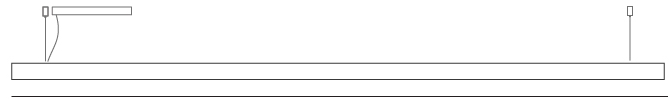

PROJECT
TYPE
SPECIFIER
QUANTITY
DATE

LED60 SUSPENSION

D71017- -

base number
Color   Temperature   Finish   Options

1. To build a product code in our configurator select the specify button on the base model # product page
2. To build a manual product code on this datasheet choose from the options listed below in blue font and add the suffix to the base model #

GENERAL

Series: Woodlin
Subseries: LED60
Brand: Tunto
Division: Design
Mounting Type: Suspension
Mounting Location: Ceiling
Subcategory: Profile

PHYSICAL

Shape: Rectangle
Length (mm): 1300
Length (in): 51 ³/₁₆
Width (mm): 60
Width (in): 2 ³/₈
Height (mm): 60
Height (in): 2 ³/₈
Max. Overall Height (mm): 2060
Max. Overall Height (in): 81 ¹/₈
Light Distribution: Direct
Diffuser: Opal
Fixture Finish: [WAL / ASH / OAK / BLK / WHI](#)
Fixture Material: Wood
Cable Details: 2000mm / 78 3/4"

ELECTRICAL

Lamp Type: LED
Input Wattage (W): 55
Total Output Wattage (W): 50.8
Dimming: Tri-Mode (Non-Dimming and Phase Dimming (120Vac only) and 0-10V Dimming)
Driver Included: Yes
Driver Location: Integrated
Driver Type: Constant Current - Universal
Driver Class: Class 2
Input Voltage (V): 120 - 277
Constant Current (MA): 700

LED

Color Temperature (°K): [2700 / 3000 / 4000](#)
Max. Delivered Lumen (lm): 4380
CRI: >93 CRI
Lamp Life (hrs): 50000

OPTICAL

RATINGS AND CERTIFICATIONS

Certified By: Certified for North American Standards
IP rating: IP20

1300mm 51 ³/₁₆"

60mm 2 ³/₈"

Direct