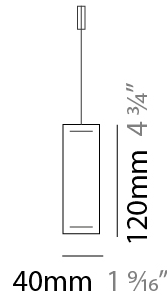

LED120 SUSPENSION

D71026-

base number
Color   Finish
Temperature   Options

1. To build a product code in our configurator select the specify button on the base model # product page
2. To build a manual product code on this datasheet choose from the options listed below in blue font and add the suffix to the base model #

GENERAL

Series: Woodlin
Subseries: LED120
Brand: Tunto
Division: Design
Mounting Type: Suspension
Mounting Location: Ceiling
Subcategory: Profile

PHYSICAL

Shape: Rectangle
Length (mm): 1600
Length (in): 63
Width (mm): 40
Width (in): 1 9/16
Height (mm): 120
Height (in): 4 3/4
Max. Overall Height (mm): 2120
Max. Overall Height (in): 83 7/16
Light Distribution: Direct / Indirect
Diffuser: Opal
Fixture Finish: [WAL](#) / [ASH](#) / [OAK](#) / [BLK](#) / [WHI](#)
Fixture Material: Wood
Cable Details: 2000mm / 78 3/4"

ELECTRICAL

Lamp Type: LED
Input Wattage (W): 74
Total Output Wattage (W): 63
Dimming: Tri-Mode (Non-Dimming and Phase Dimming (120Vac only) and 0-10V Dimming)
Driver Included: Yes
Driver Location: Integrated
Driver Type: Constant Current - Universal
Driver Class: Class 2
Input Voltage (V): 120 - 277
Constant Current (MA): 700

LED

Color Temperature (°K): [2700](#) / [3000](#) / [4000](#)
Max. Delivered Lumen (lm): 3600
CRI: >93 CRI
Lamp Life (hrs): 50000

OPTICAL

RATINGS AND CERTIFICATIONS

Certified By: Certified for North American Standards
IP rating: IP20

1600mm 63"