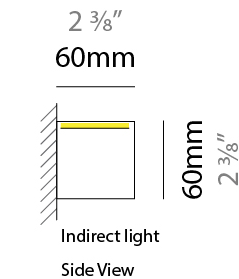

PROJECT	_____
TYPE	_____
SPECIFIER	_____
QUANTITY	_____
DATE	_____

LED60 SURFACE

D72016- -

base number   Color   Finish
_____   _____   _____
Temperature   Options

1. To build a product code in our configurator select the specify button on the base model # product page
2. To build a manual product code on this datasheet choose from the options listed below in blue font and add the suffix to the base model #

GENERAL

Series: Woodlin
Subseries: LED60
Partner: Tunto
Division: Design
Installation: Surface
Product Type: Linear Profiles
Mounting Location: Ceiling
Light Distribution: Indirect

PHYSICAL

Shape: Rectangle
Length (mm): 400
Length (in): 15 ¾
Width (mm): 60
Width (in): 2 ⅜
Height (mm): 60
Height (in): 2 ⅜
Diffuser: Opal
Fixture Finish: WAL / ASH / OAK / BLK / WHI
Fixture Material: Wood
Primary Material: Wood

ELECTRICAL

Lamp Type: LED
Input Wattage (W): 16
Total Output Wattage (W): 12.6
Dimming: Tri-Mode (Non-Dimming and Phase Dimming (120Vac only) and 0-10V Dimming)
Driver Included: Yes
Driver Location: Remote
Driver Type: Constant Current - Universal
Driver Class: Class 2
Housing: ENCP3
Input Voltage (V): 120 - 277
Constant Current (MA): 700

LED

Color Temperature (°K): 2700 / 3000 / 4000
Max. Delivered Lumen (lm): 1080
CRI: >93 CRI
Lamp Life (hrs): 50000

OPTICAL

RATINGS AND CERTIFICATIONS

Certified By: Certified for North American Standards
IP rating: IP20