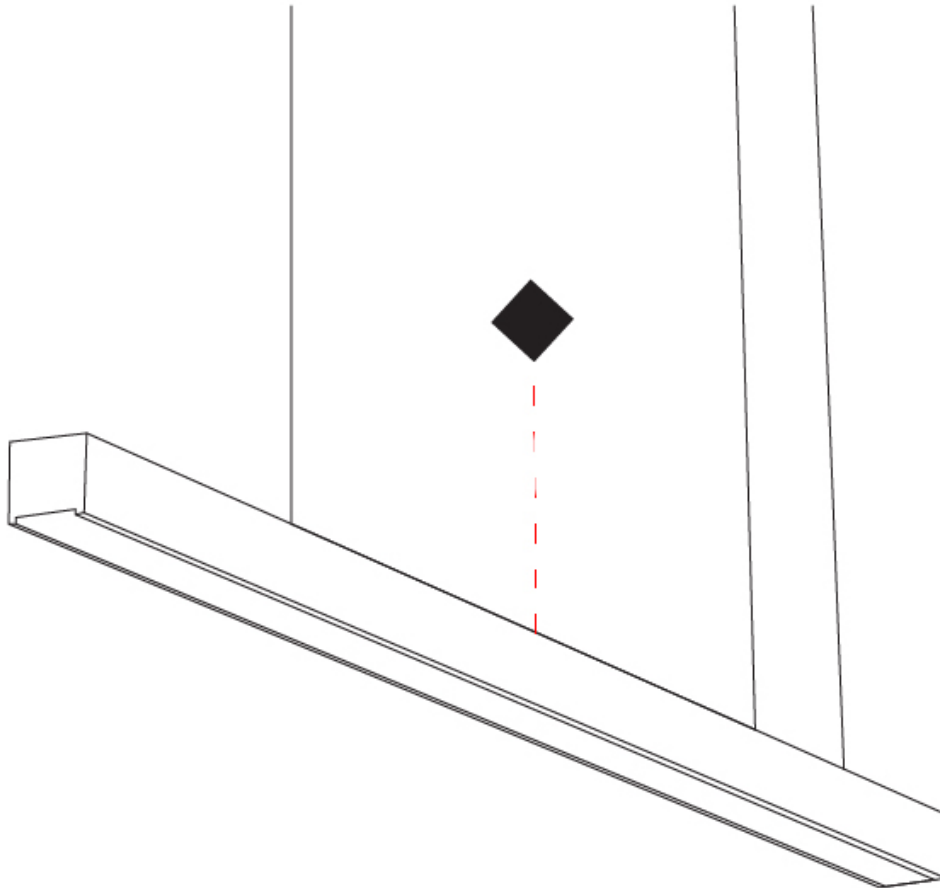

LED60 SUSPENSION

D71015-

PROJECT _____

TYPE _____

SPECIFIER _____

QUANTITY _____

DATE _____

D