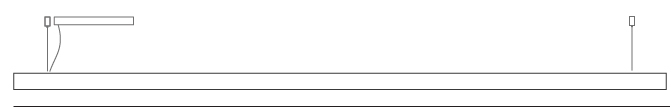

PROJECT
TYPE
SPECIFIER
QUANTITY
DATE

LED60 SUSPENSION

D71017-

base number
Color   Temperature   Finish   Options

1. To build a product code in our configurator select the specify button on the base model # product page
2. To build a manual product code on this datasheet choose from the options listed below in blue font and add the suffix to the base model #

GENERAL

Series: Woodlin
Subseries: LED60
Partner: Tunto
Division: Design
Installation: Suspension
Product Type: Linear Profiles
Mounting Location: Ceiling
Light Distribution: Direct

PHYSICAL

Shape: Rectangle
Length (mm): 1300
Length (in): 51 3/8
Width (mm): 60
Width (in): 2 3/8
Height (mm): 60
Height (in): 2 3/8
Max. Overall Height (mm): 2060
Max. Overall Height (in): 81 1/8
Diffuser: Opal
Fixture Finish: [WAL / ASH / OAK / BLK / WHI](#)
Fixture Material: Wood
Primary Material: Wood
Cable Details: 2000mm / 78 3/4"

ELECTRICAL

Lamp Type: LED
Input Wattage (W): 55
Total Output Wattage (W): 50.8
Dimming: Tri-Mode (Non-Dimming and Phase Dimming (120Vac only) and 0-10V Dimming)
Driver Included: Yes
Driver Location: Integrated
Driver Type: Constant Current - Universal
Driver Class: Class 2
Input Voltage (V): 120 - 277
Constant Current (MA): 700

LED

Color Temperature (°K): [2700 / 3000 / 4000](#)
Max. Delivered Lumen (lm): 4380
CRI: >93 CRI
Lamp Life (hrs): 50000

OPTICAL

RATINGS AND CERTIFICATIONS

Certified By: Certified for North American Standards
IP rating: IP20

1300mm 51 3/8"

60mm 2 3/8"

Direct