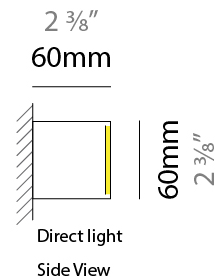

700mm 27 ³/₁₆"