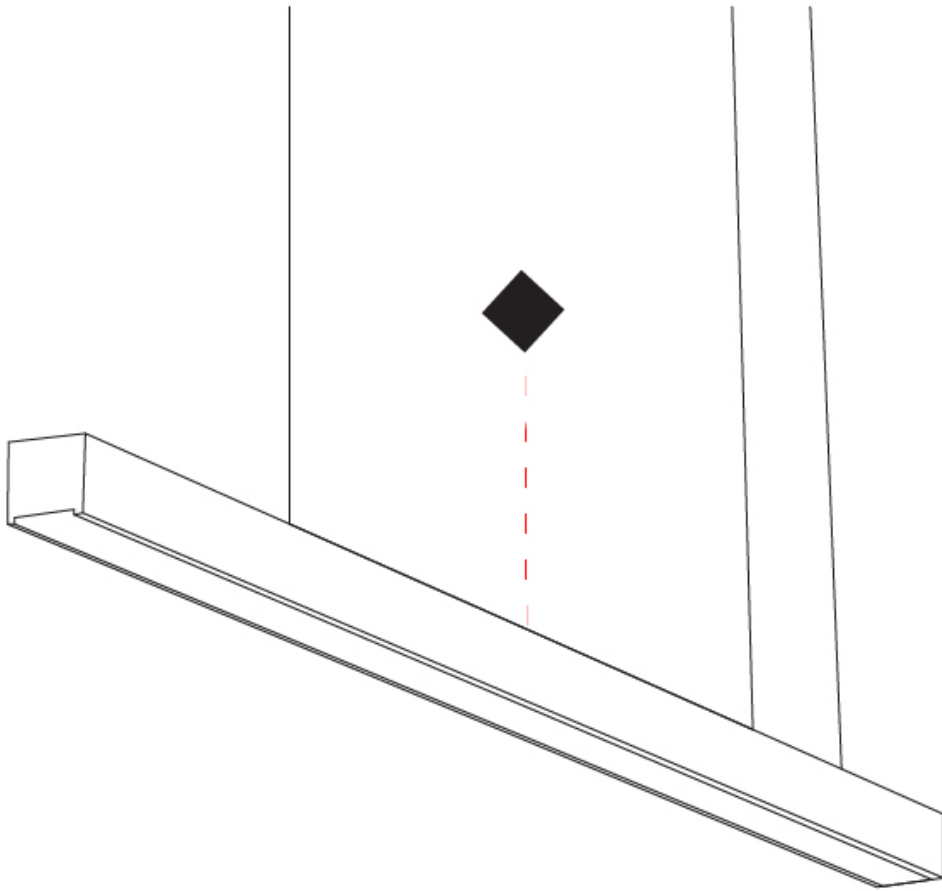

LED60 SUSPENSION

D71016-

PROJECT

TYPE

SPECIFIER

QUANTITY

DATE