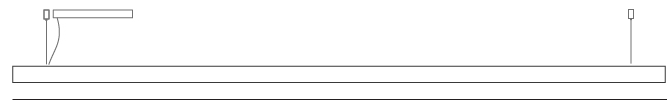

PROJECT
TYPE
SPECIFIER
QUANTITY
DATE

LED60 SUSPENSION

D71016-

base number   Color   Finish
Temperature   Options

1. To build a product code in our configurator select the specify button on the base model # product page
2. To build a manual product code on this datasheet choose from the options listed below in blue font and add the suffix to the base model #

GENERAL

Series: Woodlin
Subseries: LED60
Partner: Tunto
Division: Design
Installation: Suspension
Product Type: Linear Profiles
Mounting Location: Ceiling
Light Distribution: Direct

PHYSICAL

Shape: Rectangle
Length (mm): 1000
Length (in): 39 3/8
Width (mm): 60
Width (in): 2 3/8
Height (mm): 60
Height (in): 2 3/8
Max. Overall Height (mm): 2060
Max. Overall Height (in): 81 1/8
Diffuser: Opal
Fixture Finish: [WAL / ASH / OAK / BLK / WHI](#)
Fixture Material: Wood
Primary Material: Wood
Cable Details: 2000mm / 78 3/4"

ELECTRICAL

Lamp Type: LED
Input Wattage (W): 43
Total Output Wattage (W): 38
Dimming: Tri-Mode (Non-Dimming and Phase Dimming (120Vac only) and 0-10V Dimming)
Driver Included: Yes
Driver Location: Integrated
Driver Type: Constant Current - Universal
Driver Class: Class 2
Input Voltage (V): 120 - 277
Constant Current (MA): 700

LED

Color Temperature (°K): [2700 / 3000 / 4000](#)
Max. Delivered Lumen (lm): 3240
CRI: >93 CRI
Lamp Life (hrs): 50000

OPTICAL

RATINGS AND CERTIFICATIONS

Certified By: Certified for North American Standards
IP rating: IP20

1000mm 39 3/8"

60mm 2 3/8"

Direct