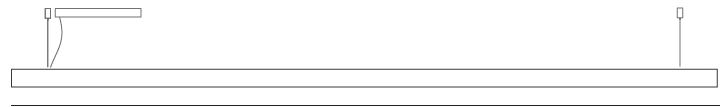

PROJECT
TYPE
SPECIFIER
QUANTITY
DATE

LED60 SUSPENSION

D71019-

base number
Color   Finish
Temperature   Options

1. To build a product code in our configurator select the specify button on the base model # product page
2. To build a manual product code on this datasheet choose from the options listed below in blue font and add the suffix to the base model #

GENERAL

Series: Woodlin
Subseries: LED60
Partner: Tunto
Division: Design
Installation: Suspension
Product Type: Linear Profiles
Mounting Location: Ceiling
Light Distribution: Direct

PHYSICAL

Shape: Rectangle
Length (mm): 2000
Length (in): 78 ¾
Width (mm): 60
Width (in): 2 ⅜
Height (mm): 60
Height (in): 2 ⅜
Max. Overall Height (mm): 2060
Max. Overall Height (in): 81 ⅝
Diffuser: Opal
Fixture Finish: [WAL / ASH / OAK / BLK / WHI](#)
Fixture Material: Wood
Primary Material: Wood
Cable Details: 2000mm / 78 3/4"

ELECTRICAL

Lamp Type: LED
Input Wattage (W): 90
Total Output Wattage (W): 75.9
Dimming: Tri-Mode (Non-Dimming and Phase Dimming (120Vac only) and 0-10V Dimming)
Driver Included: Yes
Driver Location: Integrated
Driver Type: Constant Current - Universal
Driver Class: Class 2
Input Voltage (V): 120 - 277
Constant Current (MA): 700

LED

Color Temperature (°K): [2700 / 3000 / 4000](#)
Max. Delivered Lumen (lm): 6550
CRI: >93 CRI
Lamp Life (hrs): 50000

OPTICAL

RATINGS AND CERTIFICATIONS

Certified By: Certified for North American Standards
IP rating: IP20

2000mm 78 ¾"

60mm 2 ⅜"

Direct