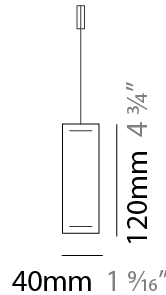

PROJECT _____
TYPE _____
SPECIFIER _____
QUANTITY _____
DATE _____

LED120 SUSPENSION

D71024-

base number   Color   Finish
Temperature   Options

1. To build a product code in our configurator select the specify button on the base model # product page
2. To build a manual product code on this datasheet choose from the options listed below in blue font and add the suffix to the base model #

GENERAL

Series: Woodlin
Subseries: LED120
Brand: Tunto
Division: Design
Mounting Type: Suspension
Mounting Location: Ceiling
Subcategory: Profile

PHYSICAL

Shape: Rectangle
Length (mm): 1000
Length (in): 39 ³/₈
Width (mm): 40
Width (in): 1 ⁹/₁₆
Height (mm): 120
Height (in): 4 ³/₄
Max. Overall Height (mm): 2120
Max. Overall Height (in): 83 ⁷/₁₆
Light Distribution: Direct / Indirect
Diffuser: Opal
Fixture Finish: [WAL](#) / [ASH](#) / [OAK](#) / [BLK](#) / [WHI](#)
Fixture Material: Wood
Cable Details: 2000mm / 78 3/4"

ELECTRICAL

Lamp Type: LED
Input Wattage (W): 46
Total Output Wattage (W): 38
Dimming: Tri-Mode (Non-Dimming and Phase Dimming (120Vac only) and 0-10V Dimming)
Driver Included: Yes
Driver Location: Integrated
Driver Type: Constant Current - Universal
Driver Class: Class 2
Input Voltage (V): 120 - 277
Constant Current (MA): 700

LED

Color Temperature (°K): [2700](#) / [3000](#) / [4000](#)
Max. Delivered Lumen (lm): 2200
CRI: >93 CRI
Lamp Life (hrs): 50000

OPTICAL

RATINGS AND CERTIFICATIONS

Certified By: Certified for North American Standards
IP rating: IP20