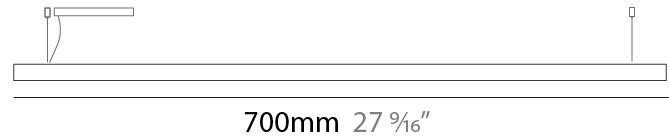

PROJECT
TYPE
SPECIFIER
QUANTITY
DATE

LED60 SUSPENSION

D71015-

base number
Color   Finish
Temperature   Options

1. To build a product code in our configurator select the specify button on the base model # product page
2. To build a manual product code on this datasheet choose from the options listed below in blue font and add the suffix to the base model #

GENERAL

Series: Woodlin
Subseries: LED60
Brand: Tunto
Division: Design
Mounting Type: Suspension
Mounting Location: Ceiling
Subcategory: Profile

PHYSICAL

Shape: Rectangle
Length (mm): 700
Length (in): 27 ⁹/₁₆
Width (mm): 60
Width (in): 2 ³/₈
Height (mm): 60
Height (in): 2 ³/₈
Max. Overall Height (mm): 2060
Max. Overall Height (in): 81 ¹/₈
Light Distribution: Direct
Diffuser: Opal
Fixture Finish: [WAL / ASH / OAK / BLK / WHI](#)
Fixture Material: Wood
Cable Details: 2000mm / 78 3/4"

ELECTRICAL

Lamp Type: LED
Input Wattage (W): 29
Total Output Wattage (W): 25.3
Dimming: Tri-Mode (Non-Dimming and Phase Dimming (120Vac only) and 0-10V Dimming)
Driver Included: Yes
Driver Location: Integrated
Driver Type: Constant Current - Universal
Driver Class: Class 2
Input Voltage (V): 120 - 277
Constant Current (MA): 700

LED

Color Temperature (°K): [2700 / 3000 / 4000](#)
Max. Delivered Lumen (lm): 2180
CRI: >93 CRI
Lamp Life (hrs): 50000

OPTICAL

RATINGS AND CERTIFICATIONS

Certified By: Certified for North American Standards
IP rating: IP20