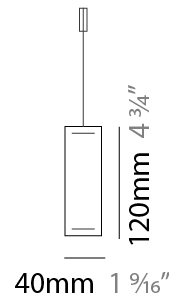

PROJECT _____
TYPE _____
SPECIFIER _____
QUANTITY _____
DATE _____

LED120 SUSPENSION

D71026-

base number   Color   Finish
Temperature   Options

1. To build a product code in our configurator select the specify button on the base model # product page
2. To build a manual product code on this datasheet choose from the options listed below in blue font and add the suffix to the base model #

GENERAL

Series: Woodlin
Subseries: LED120
Brand: Tunto
Division: Design
Mounting Type: Suspension
Mounting Location: Ceiling
Subcategory: Profile

PHYSICAL

Shape: Rectangle
Length (mm): 1600
Length (in): 63
Width (mm): 40
Width (in): 1 9/16
Height (mm): 120
Height (in): 4 3/4
Max. Overall Height (mm): 2120
Max. Overall Height (in): 83 7/16
Light Distribution: Direct / Indirect
Diffuser: Opal
Fixture Finish: [WAL](#) / [ASH](#) / [OAK](#) / [BLK](#) / [WHI](#)
Fixture Material: Wood
Cable Details: 2000mm / 78 3/4"

ELECTRICAL

Lamp Type: LED
Input Wattage (W): 74
Total Output Wattage (W): 63
Dimming: Tri-Mode (Non-Dimming and Phase Dimming (120Vac only) and 0-10V Dimming)
Driver Included: Yes
Driver Location: Integrated
Driver Type: Constant Current - Universal
Driver Class: Class 2
Input Voltage (V): 120 - 277
Constant Current (MA): 700

LED

Color Temperature (°K): [2700](#) / [3000](#) / [4000](#)
Max. Delivered Lumen (lm): 3600
CRI: >93 CRI
Lamp Life (hrs): 50000

OPTICAL

RATINGS AND CERTIFICATIONS

Certified By: Certified for North American Standards
IP rating: IP20

1600mm 63"