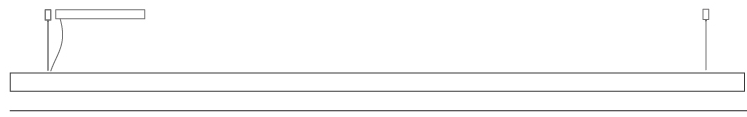

PROJECT
TYPE
SPECIFIER
QUANTITY
DATE

LED60 SUSPENSION

D71020-

base number
Color   Finish
Temperature   Options

1. To build a product code in our configurator select the specify button on the base model # product page
2. To build a manual product code on this datasheet choose from the options listed below in blue font and add the suffix to the base model #

GENERAL

Series: Woodlin
Subseries: LED60
Brand: Tunto
Division: Design
Mounting Type: Suspension
Mounting Location: Ceiling
Subcategory: Profile

PHYSICAL

Shape: Rectangle
Length (mm): 2400
Length (in): 94 ½
Width (mm): 60
Width (in): 2 ⅜
Height (mm): 60
Height (in): 2 ⅜
Max. Overall Height (mm): 2060
Max. Overall Height (in): 81 ⅞
Light Distribution: Direct
Diffuser: Opal
Fixture Finish: [WAL](#) / [ASH](#) / [OAK](#) / [BLK](#) / [WHI](#)
Fixture Material: Wood
Cable Details: 2000mm / 78 3/4"

ELECTRICAL

Lamp Type: LED
Input Wattage (W): 110
Total Output Wattage (W): 88.8
Dimming: Tri-Mode (Non-Dimming and Phase Dimming (120Vac only) and 0-10V Dimming)
Driver Included: Yes
Driver Location: Integrated
Driver Type: Constant Current - Universal
Driver Class: Class 2
Input Voltage (V): 120 - 277
Constant Current (MA): 700

LED

Color Temperature (°K): [2700](#) / [3000](#) / [4000](#)
Max. Delivered Lumen (lm): 8750
CRI: >93 CRI
Lamp Life (hrs): 50000

OPTICAL

RATINGS AND CERTIFICATIONS

Certified By: Certified for North American Standards
IP rating: IP20

2400mm 94 ½"

60mm 2 ⅜"

Direct