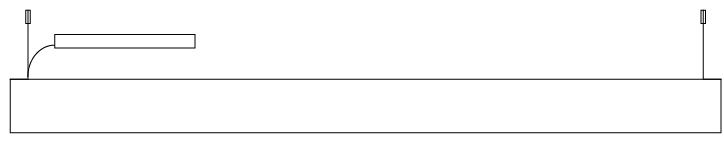

PROJECT _____
TYPE _____
SPECIFIER _____
QUANTITY _____
DATE _____

LED120 SUSPENSION

D71026-

base number   Color   Finish
Temperature   Options

1. To build a product code in our configurator select the specify button on the base model # product page
2. To build a manual product code on this datasheet choose from the options listed below in blue font and add the suffix to the base model #

GENERAL

Series: Woodlin
Subseries: LED120
Brand: Tunto
Division: Design
Mounting Type: Suspension
Mounting Location: Ceiling
Subcategory: Profile

PHYSICAL

Shape: Rectangle
Length (mm): 1600
Length (in): 63
Width (mm): 40
Width (in): 1 9/16
Height (mm): 120
Height (in): 4 3/4
Max. Overall Height (mm): 2120
Max. Overall Height (in): 83 7/16
Light Distribution: Direct / Indirect
Diffuser: Opal
Fixture Finish: [WAL](#) / [ASH](#) / [OAK](#) / [BLK](#) / [WHI](#)
Fixture Material: Wood
Cable Details: 2000mm / 78 3/4"

ELECTRICAL

Lamp Type: LED
Input Wattage (W): 74
Total Output Wattage (W): 63
Dimming: Tri-Mode (Non-Dimming and Phase Dimming (120Vac only) and 0-10V Dimming)
Driver Included: Yes
Driver Location: Integrated
Driver Type: Constant Current - Universal
Driver Class: Class 2
Input Voltage (V): 120 - 277
Constant Current (MA): 700

LED

Color Temperature (°K): [2700](#) / [3000](#) / [4000](#)
Max. Delivered Lumen (lm): 3600
CRI: >93 CRI
Lamp Life (hrs): 50000

OPTICAL

RATINGS AND CERTIFICATIONS

Certified By: Certified for North American Standards
IP rating: IP20

1600mm 63"