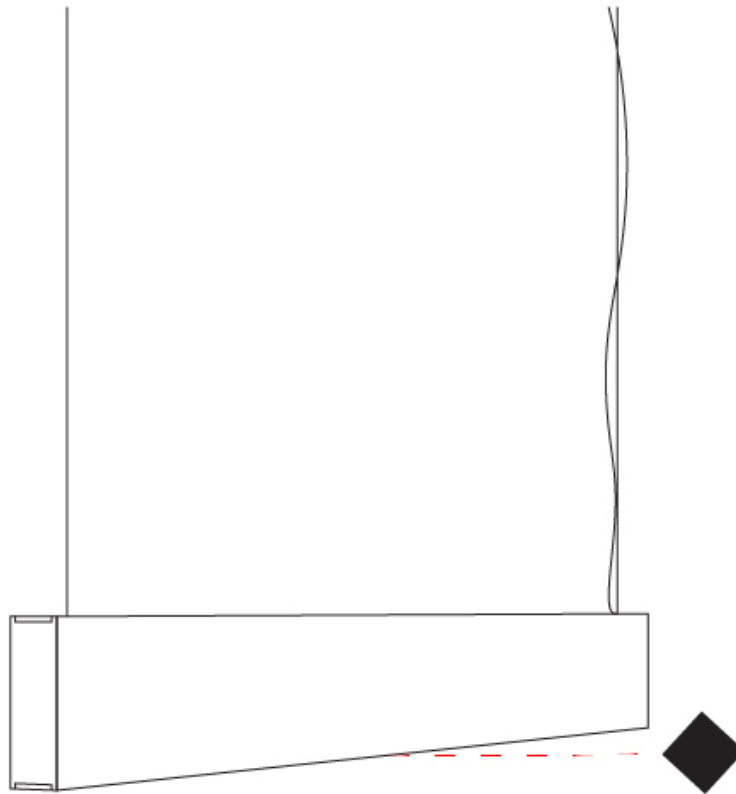

LED120 SUSPENSION

D71024-

PROJECT _____

TYPE _____

SPECIFIER _____

QUANTITY _____

DATE _____

D