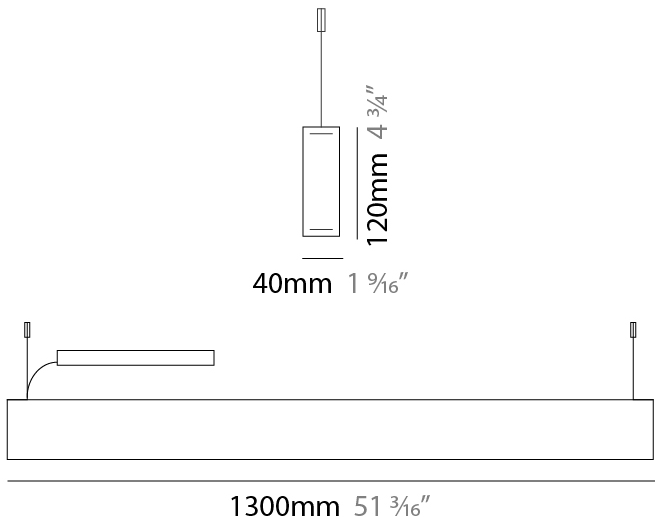

LED120 SUSPENSION

D71025-

base number   Color   Finish
Temperature   Options

1. To build a product code in our configurator select the specify button on the base model # product page
2. To build a manual product code on this datasheet choose from the options listed below in blue font and add the suffix to the base model #

GENERAL

Series: Woodlin
Subseries: LED120
Partner: Tunto
Division: Design
Installation: Suspension
Product Type: Linear Profiles
Mounting Location: Ceiling
Light Distribution: Direct / Indirect

PHYSICAL

Shape: Rectangle
Length (mm): 1300
Length (in): 51 ³/₁₆"
Width (mm): 40
Width (in): 1 ⁹/₁₆"
Height (mm): 120
Height (in): 4 ³/₄"
Max. Overall Height (mm): 2120
Max. Overall Height (in): 83 ⁷/₁₆"
Diffuser: Opal
Fixture Finish: WAL / ASH / OAK / BLK / WHI
Fixture Material: Wood
Primary Material: Wood
Cable Details: 2000mm / 78 3/4"

ELECTRICAL

Lamp Type: LED
Input Wattage (W): 60
Total Output Wattage (W): 50.1
Dimming: Tri-Mode (Non-Dimming and Phase Dimming (120Vac only) and 0-10V Dimming)
Driver Included: Yes
Driver Location: Integrated
Driver Type: Constant Current - Universal
Driver Class: Class 2
Input Voltage (V): 120 - 277
Constant Current (MA): 700

LED

Color Temperature (°K): 2700 / 3000 / 4000
Max. Delivered Lumen (lm): 3260
CRI: >93 CRI
Lamp Life (hrs): 50000

OPTICAL

RATINGS AND CERTIFICATIONS

Certified By: Certified for North American Standards
IP rating: IP20