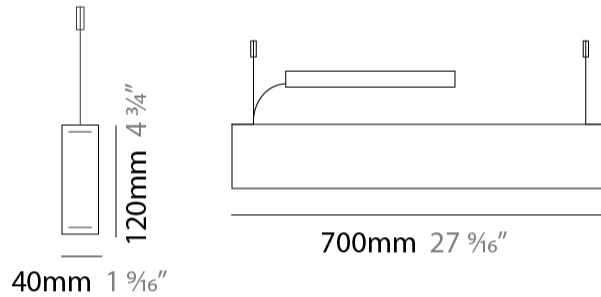

LED120 SUSPENSION

D71023-

base number
Color   Temperature   Finish   Options

1. To build a product code in our configurator select the specify button on the base model # product page
2. To build a manual product code on this datasheet choose from the options listed below in blue font and add the suffix to the base model #

GENERAL

Series: Woodlin
Subseries: LED120
Partner: Tunto
Division: Design
Installation: Suspension
Product Type: Linear Profiles
Mounting Location: Ceiling
Light Distribution: Direct / Indirect

PHYSICAL

Shape: Rectangle
Length (mm): 700
Length (in): 27 9/16
Width (mm): 40
Width (in): 1 9/16
Height (mm): 120
Height (in): 4 3/4
Max. Overall Height (mm): 2120
Max. Overall Height (in): 83 1/16
Diffuser: Opal
Fixture Finish: [WAL / ASH / OAK / BLK / WHI](#)
Fixture Material: Wood
Primary Material: Wood
Cable Details: 2000mm / 78 3/4"

ELECTRICAL

Lamp Type: LED
Input Wattage (W): 32
Total Output Wattage (W): 25.3
Dimming: Tri-Mode (Non-Dimming and Phase Dimming (120Vac only) and 0-10V Dimming)
Driver Included: Yes
Driver Location: Integrated
Driver Type: Constant Current - Universal
Driver Class: Class 2
Input Voltage (V): 120 - 277
Constant Current (MA): 700

LED

Color Temperature (°K): [2700 / 3000 / 4000](#)
Max. Delivered Lumen (lm): 1500
CRI: >93 CRI
Lamp Life (hrs): 50000

OPTICAL

RATINGS AND CERTIFICATIONS

Certified By: Certified for North American Standards
IP rating: IP20