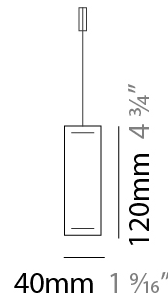

LED120 SUSPENSION

D71024-

base number   Color _____   Finish _____
Temperature   Options

1. To build a product code in our configurator select the specify button on the base model # product page
2. To build a manual product code on this datasheet choose from the options listed below in blue font and add the suffix to the base model #

GENERAL

Series: Woodlin
Subseries: LED120
Partner: Tunto
Division: Design
Installation: Suspension
Product Type: Linear Profiles
Mounting Location: Ceiling
Light Distribution: Direct / Indirect

PHYSICAL

Shape: Rectangle
Length (mm): 1000
Length (in): 39 3/8
Width (mm): 40
Width (in): 1 9/16
Height (mm): 120
Height (in): 4 3/4
Max. Overall Height (mm): 2120
Max. Overall Height (in): 83 7/16
Diffuser: Opal
Fixture Finish: [WAL](#) / [ASH](#) / [OAK](#) / [BLK](#) / [WHI](#)
Fixture Material: Wood
Primary Material: Wood
Cable Details: 2000mm / 78 3/4"

ELECTRICAL

Lamp Type: LED
Input Wattage (W): 46
Total Output Wattage (W): 38
Dimming: Tri-Mode (Non-Dimming and Phase Dimming (120Vac only) and 0-10V Dimming)
Driver Included: Yes
Driver Location: Integrated
Driver Type: Constant Current - Universal
Driver Class: Class 2
Input Voltage (V): 120 - 277
Constant Current (MA): 700

LED

Color Temperature (°K): [2700](#) / [3000](#) / [4000](#)
Max. Delivered Lumen (lm): 2200
CRI: >93 CRI
Lamp Life (hrs): 50000

OPTICAL

RATINGS AND CERTIFICATIONS

Certified By: Certified for North American Standards
IP rating: IP20