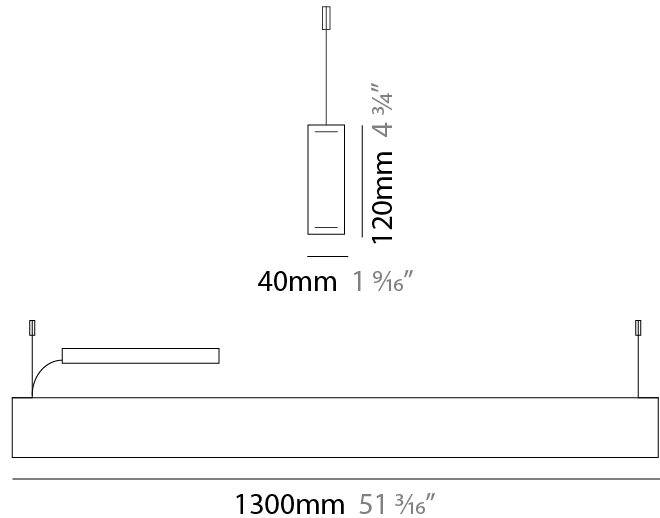

LED120 SUSPENSION

D71025-

base number   Color _____   Finish _____
Temperature   Options

1. To build a product code in our configurator select the specify button on the base model # product page
2. To build a manual product code on this datasheet choose from the options listed below in blue font and add the suffix to the base model #

GENERAL

Series: Woodlin
Subseries: LED120
Brand: Tunto
Division: Design
Mounting Type: Suspension
Mounting Location: Ceiling
Subcategory: Profile

PHYSICAL

Shape: Rectangle
Length (mm): 1300
Length (in): 51 ³/₁₆
Width (mm): 40
Width (in): 1 ⁹/₁₆
Height (mm): 120
Height (in): 4 ³/₄
Max. Overall Height (mm): 2120
Max. Overall Height (in): 83 ⁷/₁₆
Light Distribution: Direct / Indirect
Diffuser: Opal
Fixture Finish: WAL / ASH / OAK / BLK / WHI
Fixture Material: Wood
Cable Details: 2000mm / 78 3/4"

ELECTRICAL

Lamp Type: LED
Input Wattage (W): 60
Total Output Wattage (W): 50.1
Dimming: Tri-Mode (Non-Dimming and Phase Dimming (120Vac only) and 0-10V Dimming)
Driver Included: Yes
Driver Location: Integrated
Driver Type: Constant Current - Universal
Driver Class: Class 2
Input Voltage (V): 120 - 277
Constant Current (MA): 700

LED

Color Temperature (°K): 2700 / 3000 / 4000
Max. Delivered Lumen (lm): 3260
CRI: >93 CRI
Lamp Life (hrs): 50000

OPTICAL

RATINGS AND CERTIFICATIONS

Certified By: Certified for North American Standards
IP rating: IP20