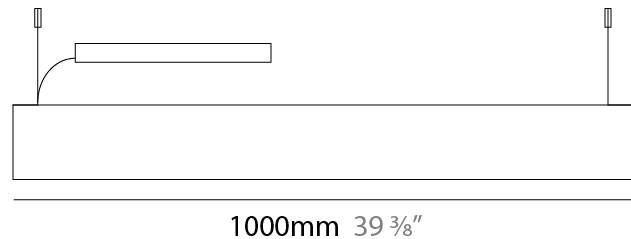

LED120 SUSPENSION

D71024-

base number   Color _____   Finish _____
Temperature   Options

1. To build a product code in our configurator select the specify button on the base model # product page
2. To build a manual product code on this datasheet choose from the options listed below in blue font and add the suffix to the base model #

GENERAL

Series: Woodlin
Subseries: LED120
Partner: Tunto
Division: Design
Installation: Suspension
Product Type: Linear Profiles
Mounting Location: Ceiling
Light Distribution: Direct / Indirect

PHYSICAL

Shape: Rectangle
Length (mm): 1000
Length (in): 39 3/8
Width (mm): 40
Width (in): 1 9/16
Height (mm): 120
Height (in): 4 3/4
Max. Overall Height (mm): 2120
Max. Overall Height (in): 83 7/16
Diffuser: Opal
Fixture Finish: [WAL](#) / [ASH](#) / [OAK](#) / [BLK](#) / [WHI](#)
Fixture Material: Wood
Primary Material: Wood
Cable Details: 2000mm / 78 3/4"

ELECTRICAL

Lamp Type: LED
Input Wattage (W): 46
Total Output Wattage (W): 38
Dimming: Tri-Mode (Non-Dimming and Phase Dimming (120Vac only) and 0-10V Dimming)
Driver Included: Yes
Driver Location: Integrated
Driver Type: Constant Current - Universal
Driver Class: Class 2
Input Voltage (V): 120 - 277
Constant Current (MA): 700

LED

Color Temperature (°K): [2700](#) / [3000](#) / [4000](#)
Max. Delivered Lumen (lm): 2200
CRI: >93 CRI
Lamp Life (hrs): 50000

OPTICAL

RATINGS AND CERTIFICATIONS

Certified By: Certified for North American Standards
IP rating: IP20