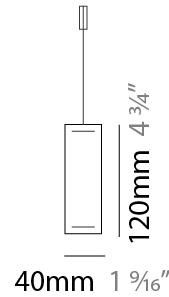

LED120 SUSPENSION

D71026- -

base number   Color   Finish
Temperature   Options

1. To build a product code in our configurator select the specify button on the base model # product page
2. To build a manual product code on this datasheet choose from the options listed below in blue font and add the suffix to the base model #

GENERAL

Series: Woodlin
Subseries: LED120
Partner: Tunto
Division: Design
Installation: Suspension
Product Type: Linear Profiles
Mounting Location: Ceiling
Light Distribution: Direct / Indirect

PHYSICAL

Shape: Rectangle
Length (mm): 1600
Length (in): 63
Width (mm): 40
Width (in): 1 ⁹/₁₆
Height (mm): 120
Height (in): 4 ³/₄
Max. Overall Height (mm): 2120
Max. Overall Height (in): 83 ⁷/₁₆
Diffuser: Opal
Fixture Finish: [WAL / ASH / OAK / BLK / WHI](#)
Fixture Material: Wood
Primary Material: Wood
Cable Details: 2000mm / 78 3/4"

ELECTRICAL

Lamp Type: LED
Input Wattage (W): 74
Total Output Wattage (W): 63
Dimming: Tri-Mode (Non-Dimming and Phase Dimming (120Vac only) and 0-10V Dimming)
Driver Included: Yes
Driver Location: Integrated
Driver Type: Constant Current - Universal
Driver Class: Class 2
Input Voltage (V): 120 - 277
Constant Current (MA): 700

LED

Color Temperature (°K): [2700 / 3000 / 4000](#)
Max. Delivered Lumen (lm): 3600
CRI: >93 CRI
Lamp Life (hrs): 50000

OPTICAL

RATINGS AND CERTIFICATIONS

Certified By: Certified for North American Standards
IP rating: IP20