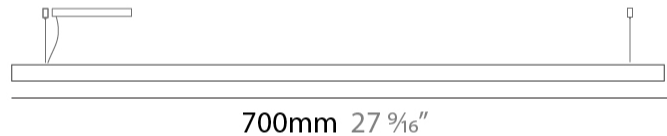

PROJECT
TYPE
SPECIFIER
QUANTITY
DATE

LED60 SUSPENSION

D71015-

base number
Color   Finish
Temperature   Options

1. To build a product code in our configurator select the specify button on the base model # product page
2. To build a manual product code on this datasheet choose from the options listed below in blue font and add the suffix to the base model #

GENERAL

Series: Woodlin
Subseries: LED60
Partner: Tunto
Division: Design
Installation: Suspension
Product Type: Linear Profiles
Mounting Location: Ceiling
Light Distribution: Direct

PHYSICAL

Shape: Rectangle
Length (mm): 700
Length (in): 27 ⁹/₁₆
Width (mm): 60
Width (in): 2 ³/₈
Height (mm): 60
Height (in): 2 ³/₈
Max. Overall Height (mm): 2060
Max. Overall Height (in): 81 ¹/₈
Diffuser: Opal
Fixture Finish: [WAL / ASH / OAK / BLK / WHI](#)
Fixture Material: Wood
Primary Material: Wood
Cable Details: 2000mm / 78 3/4"

ELECTRICAL

Lamp Type: LED
Input Wattage (W): 29
Total Output Wattage (W): 25.3
Dimming: Tri-Mode (Non-Dimming and Phase Dimming (120Vac only) and 0-10V Dimming)
Driver Included: Yes
Driver Location: Integrated
Driver Type: Constant Current - Universal
Driver Class: Class 2
Input Voltage (V): 120 - 277
Constant Current (MA): 700

LED

Color Temperature (°K): [2700 / 3000 / 4000](#)
Max. Delivered Lumen (lm): 2180
CRI: >93 CRI
Lamp Life (hrs): 50000

OPTICAL

RATINGS AND CERTIFICATIONS

Certified By: Certified for North American Standards
IP rating: IP20