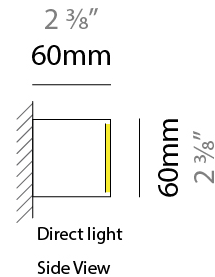

700mm 27 ³/₁₆"