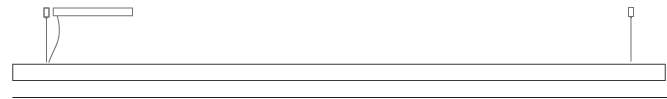

LED60 SUSPENSION

D71016-

base number
Color   Temperature   Finish   Options

1. To build a product code in our configurator select the specify button on the base model # product page
2. To build a manual product code on this datasheet choose from the options listed below in blue font and add the suffix to the base model #

GENERAL

Series: Woodlin
Subseries: LED60
Partner: Tunto
Division: Design
Installation: Suspension
Product Type: Linear Profiles
Mounting Location: Ceiling
Light Distribution: Direct

PHYSICAL

Shape: Rectangle
Length (mm): 1000
Length (in): 39 3/8
Width (mm): 60
Width (in): 2 3/8
Height (mm): 60
Height (in): 2 3/8
Max. Overall Height (mm): 2060
Max. Overall Height (in): 81 1/8
Diffuser: Opal
Fixture Finish: [WAL](#) / [ASH](#) / [OAK](#) / [BLK](#) / [WHI](#)
Fixture Material: Wood
Primary Material: Wood
Cable Details: 2000mm / 78 3/4"

ELECTRICAL

Lamp Type: LED
Input Wattage (W): 43
Total Output Wattage (W): 38
Dimming: Tri-Mode (Non-Dimming and Phase Dimming (120Vac only) and 0-10V Dimming)
Driver Included: Yes
Driver Location: Integrated
Driver Type: Constant Current - Universal
Driver Class: Class 2
Input Voltage (V): 120 - 277
Constant Current (MA): 700

LED

Color Temperature (°K): [2700](#) / [3000](#) / [4000](#)
Max. Delivered Lumen (lm): 3240
CRI: >93 CRI
Lamp Life (hrs): 50000

OPTICAL

RATINGS AND CERTIFICATIONS

Certified By: Certified for North American Standards
IP rating: IP20

1000mm 39 3/8"

60mm 2 3/8"

Direct