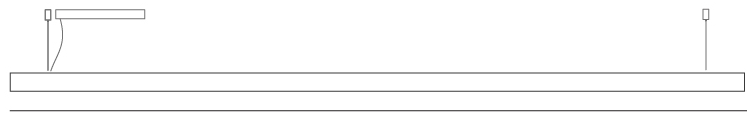

LED60 SUSPENSION

D71020-

base number
Color   Temperature   Finish   Options

1. To build a product code in our configurator select the specify button on the base model # product page
2. To build a manual product code on this datasheet choose from the options listed below in blue font and add the suffix to the base model #

GENERAL

Series: Woodlin
Subseries: LED60
Partner: Tunto
Division: Design
Installation: Suspension
Product Type: Linear Profiles
Mounting Location: Ceiling
Light Distribution: Direct

PHYSICAL

Shape: Rectangle
Length (mm): 2400
Length (in): 94 ½
Width (mm): 60
Width (in): 2 ⅜
Height (mm): 60
Height (in): 2 ⅜
Max. Overall Height (mm): 2060
Max. Overall Height (in): 81 ⅝
Diffuser: Opal
Fixture Finish: [WAL](#) / [ASH](#) / [OAK](#) / [BLK](#) / [WHI](#)
Fixture Material: Wood
Primary Material: Wood
Cable Details: 2000mm / 78 3/4"

ELECTRICAL

Lamp Type: LED
Input Wattage (W): 110
Total Output Wattage (W): 88.8
Dimming: Tri-Mode (Non-Dimming and Phase Dimming (120Vac only) and 0-10V Dimming)
Driver Included: Yes
Driver Location: Integrated
Driver Type: Constant Current - Universal
Driver Class: Class 2
Input Voltage (V): 120 - 277
Constant Current (MA): 700

LED

Color Temperature (°K): [2700](#) / [3000](#) / [4000](#)
Max. Delivered Lumen (lm): 8750
CRI: >93 CRI
Lamp Life (hrs): 50000

OPTICAL

RATINGS AND CERTIFICATIONS

Certified By: Certified for North American Standards
IP rating: IP20

2400mm 94 ½"

60mm 2 ⅜"

Direct