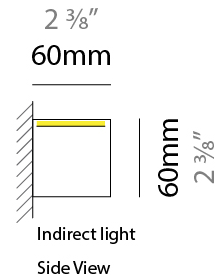

700mm 27 ⁹/₁₆"