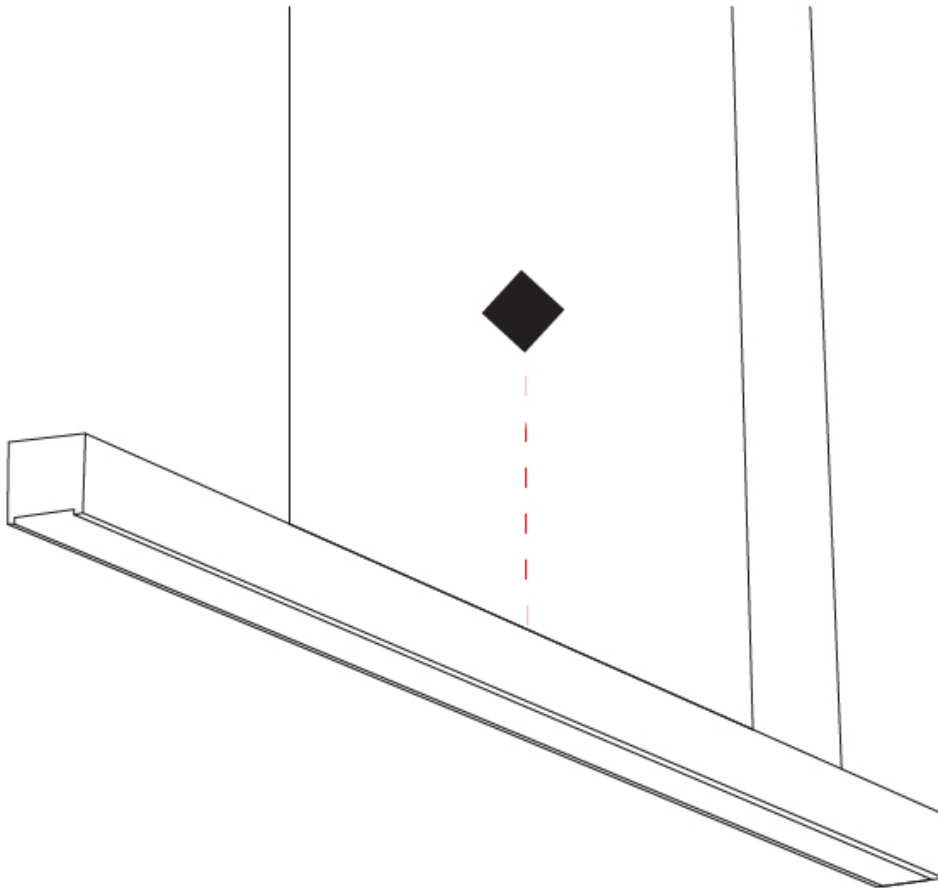

LED60 SUSPENSION

D71020-

PROJECT _____

TYPE _____

SPECIFIER _____

QUANTITY _____

DATE _____

D