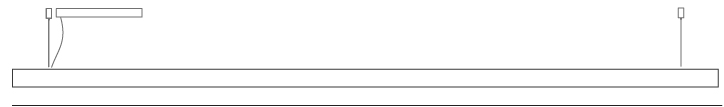

LED60 SUSPENSION

D71019-

base number
Color   Finish
Temperature   Options

1. To build a product code in our configurator select the specify button on the base model # product page
2. To build a manual product code on this datasheet choose from the options listed below in blue font and add the suffix to the base model #

GENERAL

Series: Woodlin
Subseries: LED60
Partner: Tunto
Division: Design
Installation: Suspension
Product Type: Linear Profiles
Mounting Location: Ceiling
Light Distribution: Direct

PHYSICAL

Shape: Rectangle
Length (mm): 2000
Length (in): 78 ¾
Width (mm): 60
Width (in): 2 ⅜
Height (mm): 60
Height (in): 2 ⅜
Max. Overall Height (mm): 2060
Max. Overall Height (in): 81 ⅝
Diffuser: Opal
Fixture Finish: [WAL / ASH / OAK / BLK / WHI](#)
Fixture Material: Wood
Primary Material: Wood
Cable Details: 2000mm / 78 3/4"

ELECTRICAL

Lamp Type: LED
Input Wattage (W): 90
Total Output Wattage (W): 75.9
Dimming: Tri-Mode (Non-Dimming and Phase Dimming (120Vac only) and 0-10V Dimming)
Driver Included: Yes
Driver Location: Integrated
Driver Type: Constant Current - Universal
Driver Class: Class 2
Input Voltage (V): 120 - 277
Constant Current (MA): 700

LED

Color Temperature (°K): [2700 / 3000 / 4000](#)
Max. Delivered Lumen (lm): 6550
CRI: >93 CRI
Lamp Life (hrs): 50000

OPTICAL

RATINGS AND CERTIFICATIONS

Certified By: Certified for North American Standards
IP rating: IP20

2000mm 78 ¾"

60mm 2 ⅜"

Direct