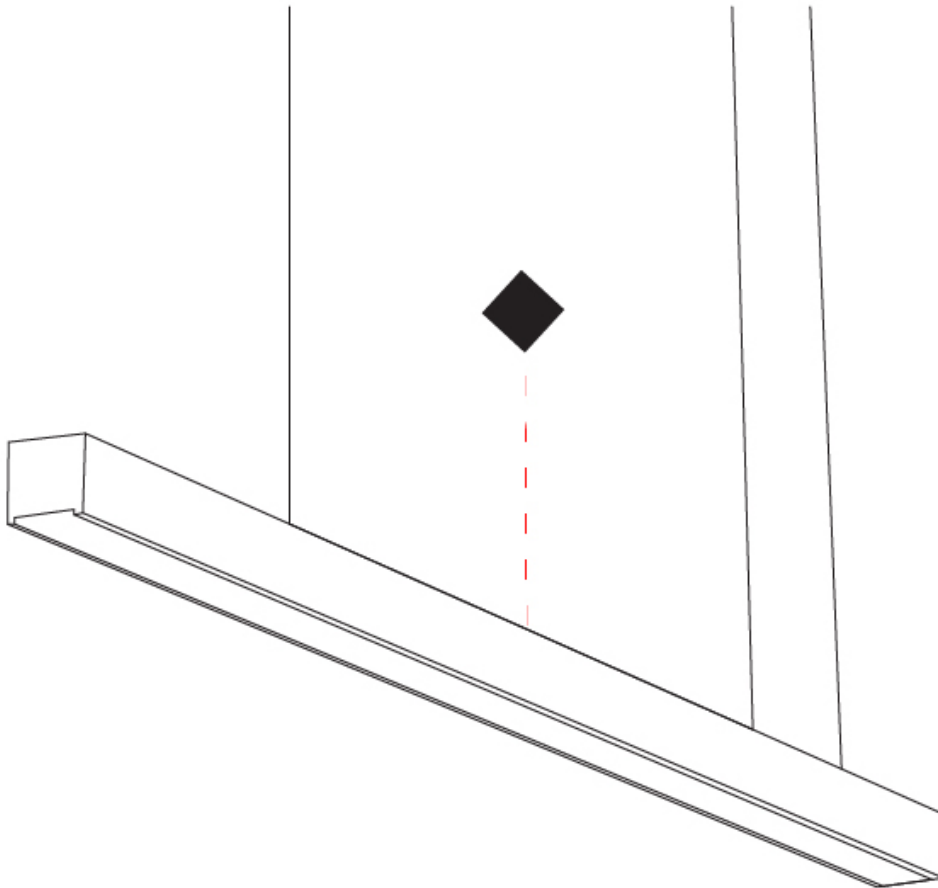

LED60 SUSPENSION

D71017-

PROJECT

TYPE

SPECIFIER

QUANTITY

DATE

D