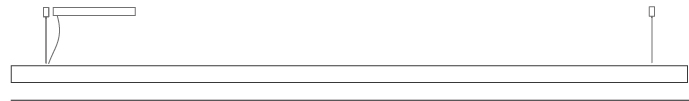

PROJECT
TYPE
SPECIFIER
QUANTITY
DATE

LED60 SUSPENSION

D71018-

base number   Color   Finish
Temperature   Options

1. To build a product code in our configurator select the specify button on the base model # product page
2. To build a manual product code on this datasheet choose from the options listed below in blue font and add the suffix to the base model #

GENERAL

Series: Woodlin
Subseries: LED60
Partner: Tunto
Division: Design
Installation: Suspension
Product Type: Linear Profiles
Mounting Location: Ceiling
Light Distribution: Direct

PHYSICAL

Shape: Rectangle
Length (mm): 1600
Length (in): 63
Width (mm): 60
Width (in): 2 3/8
Height (mm): 60
Height (in): 2 3/8
Max. Overall Height (mm): 2060
Max. Overall Height (in): 81 1/8
Diffuser: Opal
Fixture Finish: WAL / ASH / OAK / BLK / WHI
Fixture Material: Wood
Primary Material: Wood
Cable Details: 2000mm / 78 3/4"

ELECTRICAL

Lamp Type: LED
Input Wattage (W): 70
Total Output Wattage (W): 63
Dimming: Tri-Mode (Non-Dimming and Phase Dimming (120Vac only) and 0-10V Dimming)
Driver Included: Yes
Driver Location: Integrated
Driver Type: Constant Current - Universal
Driver Class: Class 2
Input Voltage (V): 120 - 277
Constant Current (MA): 700

LED

Color Temperature (°K): 2700 / 3000 / 4000
Max. Delivered Lumen (lm): 5450
CRI: >93 CRI
Lamp Life (hrs): 50000

OPTICAL

RATINGS AND CERTIFICATIONS

Certified By: Certified for North American Standards
IP rating: IP20

1600mm 63"

60mm 2 3/8"

Direct