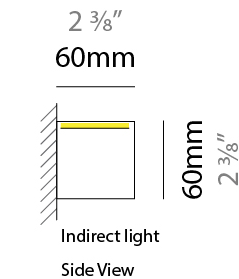

PROJECT
TYPE
SPECIFIER
QUANTITY
DATE

LED60 SURFACE

D72016-

base number
Color   Finish
Temperature   Options

1. To build a product code in our configurator select the specify button on the base model # product page
2. To build a manual product code on this datasheet choose from the options listed below in blue font and add the suffix to the base model #

GENERAL

Series: Woodlin
Subseries: LED60
Partner: Tunto
Division: Design
Installation: Surface
Product Type: Linear Profiles
Mounting Location: Ceiling
Light Distribution: Indirect

PHYSICAL

Shape: Rectangle
Length (mm): 400
Length (in): 15 3/4
Width (mm): 60
Width (in): 2 3/8
Height (mm): 60
Height (in): 2 3/8
Diffuser: Opal
Fixture Finish: [WAL](#) / [ASH](#) / [OAK](#) / [BLK](#) / [WHI](#)
Fixture Material: Wood
Primary Material: Wood

ELECTRICAL

Lamp Type: LED
Input Wattage (W): 16
Total Output Wattage (W): 12.6
Dimming: Tri-Mode (Non-Dimming and Phase Dimming (120Vac only) and 0-10V Dimming)
Driver Included: Yes
Driver Location: Remote
Driver Type: Constant Current - Universal
Driver Class: Class 2
Housing: ENCP3
Input Voltage (V): 120 - 277
Constant Current (MA): 700

LED

Color Temperature (°K): [2700](#) / [3000](#) / [4000](#)
Max. Delivered Lumen (lm): 1080
CRI: >93 CRI
Lamp Life (hrs): 50000

OPTICAL

RATINGS AND CERTIFICATIONS

Certified By: Certified for North American Standards
IP rating: IP20