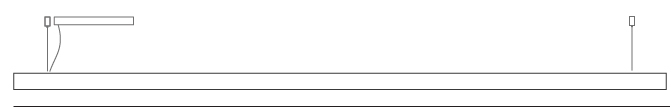

PROJECT
TYPE
SPECIFIER
QUANTITY
DATE

LED60 SUSPENSION

D71017-

base number   Color   Finish
Temperature   Options

1. To build a product code in our configurator select the specify button on the base model # product page
2. To build a manual product code on this datasheet choose from the options listed below in blue font and add the suffix to the base model #

GENERAL

Series: Woodlin
Subseries: LED60
Partner: Tunto
Division: Design
Installation: Suspension
Product Type: Linear Profiles
Mounting Location: Ceiling
Light Distribution: Direct

PHYSICAL

Shape: Rectangle
Length (mm): 1300
Length (in): 51 3/8
Width (mm): 60
Width (in): 2 3/8
Height (mm): 60
Height (in): 2 3/8
Max. Overall Height (mm): 2060
Max. Overall Height (in): 81 1/8
Diffuser: Opal
Fixture Finish: WAL / ASH / OAK / BLK / WHI
Fixture Material: Wood
Primary Material: Wood
Cable Details: 2000mm / 78 3/4"

ELECTRICAL

Lamp Type: LED
Input Wattage (W): 55
Total Output Wattage (W): 50.8
Dimming: Tri-Mode (Non-Dimming and Phase Dimming (120Vac only) and 0-10V Dimming)
Driver Included: Yes
Driver Location: Integrated
Driver Type: Constant Current - Universal
Driver Class: Class 2
Input Voltage (V): 120 - 277
Constant Current (MA): 700

LED

Color Temperature (°K): 2700 / 3000 / 4000
Max. Delivered Lumen (lm): 4380
CRI: >93 CRI
Lamp Life (hrs): 50000

OPTICAL

RATINGS AND CERTIFICATIONS

Certified By: Certified for North American Standards
IP rating: IP20

1300mm 51 3/8"

60mm 2 3/8"

Direct