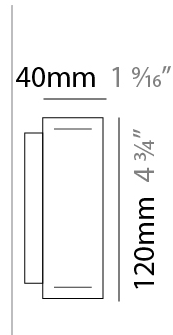

LED120 SURFACE

D73029- -

base number   Color   Finish
Temperature   Options

1. To build a product code in our configurator select the specify button on the base model # product page
2. To build a manual product code on this datasheet choose from the options listed below in blue font and add the suffix to the base model #

GENERAL

Series: Woodlin
Subseries: LED120
Brand: Tunto
Division: Design
Mounting Type: Surface
Mounting Location: Wall
Subcategory: Profile

PHYSICAL

Shape: Rectangle
Length (mm): 700
Length (in): 27 ⁹/₁₆
Width (mm): 40
Width (in): 1 ⁹/₁₆
Height (mm): 120
Height (in): 4 ³/₄
Extension (mm): 40
Extension (in): 1 ⁹/₁₆
Light Distribution: Direct / Indirect
Diffuser: Opal
Fixture Finish: [WAL / ASH / OAK / BLK / WHI](#)
Fixture Material: Wood

ELECTRICAL

Lamp Type: LED
Input Wattage (W): 31
Total Output Wattage (W): 25.3
Dimming: Tri-Mode (Non-Dimming and Phase Dimming (120Vac only) and 0-10V Dimming)
Driver Included: Yes
Driver Location: Remote
Driver Type: Constant Current - Universal
Driver Class: Class 2
Housing: ENCP3
Input Voltage (V): 120 - 277
Constant Current (MA): 700

LED

Color Temperature (°K): [2700 / 3000 / 4000](#)
Max. Delivered Lumen (lm): 1500
CRI: >93 CRI
Lamp Life (hrs): 50000

OPTICAL

RATINGS AND CERTIFICATIONS

Certified By: Certified for North American Standards
IP rating: IP20

PROJECT
TYPE
SPECIFIER
QUANTITY
DATE

700mm 27 ⁹/₁₆"

Indirect