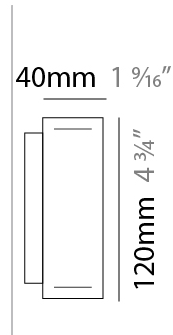

GENERAL

Series: Woodlin
 Subseries: LED120
 Brand: Tunto
 Division: Design
 Mounting Type: Surface
 Mounting Location: Wall
 Subcategory: Profile

PHYSICAL

Shape: Rectangle
 Length (mm): 200
 Length (in): 7 7/8
 Width (mm): 40
 Width (in): 1 9/16
 Height (mm): 120
 Height (in): 4 3/4
 Extension (mm): 40
 Extension (in): 1 9/16
 Light Distribution: Direct / Indirect
 Diffuser: Opal
 Fixture Finish: [WAL / ASH / OAK / BLK / WHI](#)
 Fixture Material: Wood

PROJECT
TYPE
SPECIFIER
QUANTITY
DATE

700mm 27 ⁹/₁₆"

Indirect

LED120 SURFACE

D73029-

PROJECT

TYPE

SPECIFIER