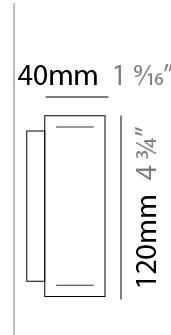

GENERAL

Series: Woodlin
 Subseries: LED120
 Brand: Tunto
 Division: Design
 Mounting Type: Surface
 Mounting Location: Wall
 Subcategory: Profile

PHYSICAL

Shape: Rectangle
 Length (mm): 200
 Length (in): 7 7/8
 Width (mm): 40
 Width (in): 1 9/16
 Height (mm): 120
 Height (in): 4 3/4
 Extension (mm): 40
 Extension (in): 1 9/16
 Light Distribution: Direct / Indirect
 Diffuser: Opal
 Fixture Finish: [WAL / ASH / OAK / BLK / WHI](#)
 Fixture Material: Wood

GENERAL

Series: Woodlin
 Subseries: LED120
 Brand: Tunto
 Division: Design
 Mounting Type: Surface
 Mounting Location: Wall
 Subcategory: Profile

PHYSICAL

Shape: Rectangle
 Length (mm): 700
 Length (in): 27 ⁹/₁₆
 Width (mm): 40
 Width (in): 1 ⁹/₁₆
 Height (mm): 120
 Height (in): 4 ³/₄
 Extension (mm): 40
 Extension (in): 1 ⁹/₁₆
 Light Distribution: Direct / Indirect
 Diffuser: Opal
 Fixture Finish: [WAL / ASH / OAK / BLK / WHI](#)
 Fixture Material: Wood

PROJECT
TYPE
SPECIFIER
QUANTITY
DATE

700mm 27 ⁹/₁₆"

Indirect

LED120 SURFACE

D73029-

PROJECT _____

TYPE _____

SPECIFIER _____