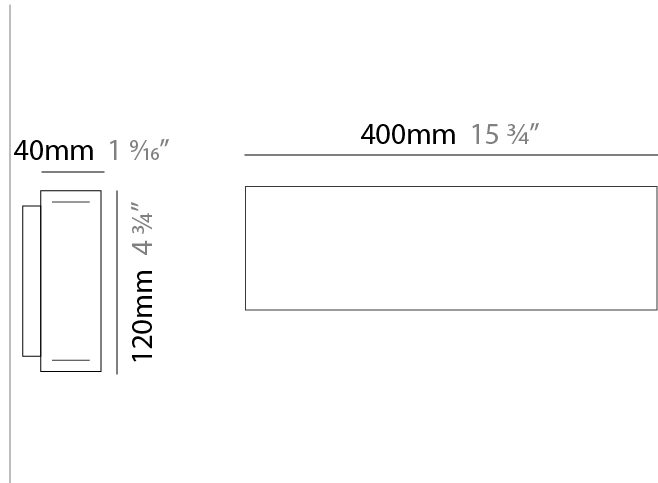

LED120 SURFACE

D73028-

base number
Color   Finish
Temperature   Options

1. To build a product code in our configurator select the specify button on the base model # product page
2. To build a manual product code on this datasheet choose from the options listed below in blue font and add the suffix to the base model #

GENERAL

Series: Woodlin
Subseries: LED120
Brand: Tunto
Division: Design
Mounting Type: Surface
Mounting Location: Wall
Subcategory: Profile

PHYSICAL

Shape: Rectangle
Length (mm): 400
Length (in): 15 3/4
Width (mm): 40
Width (in): 1 9/16
Height (mm): 120
Height (in): 4 3/4
Extension (mm): 40
Extension (in): 1 9/16
Light Distribution: Direct / Indirect
Diffuser: Opal
Fixture Finish: [WAL / ASH / OAK / BLK / WHI](#)
Fixture Material: Wood

ELECTRICAL

Lamp Type: LED
Input Wattage (W): 16
Total Output Wattage (W): 12.6
Dimming: Tri-Mode (Non-Dimming and Phase Dimming (120Vac only) and 0-10V Dimming)
Driver Included: Yes
Driver Location: Remote
Driver Type: Constant Current - Universal
Driver Class: Class 2
Housing: ENCP3
Input Voltage (V): 120 - 277
Constant Current (MA): 700

LED

Color Temperature (°K): [2700 / 3000 / 4000](#)
Max. Delivered Lumen (lm): 800
CRI: >93 CRI
Lamp Life (hrs): 50000

OPTICAL

RATINGS AND CERTIFICATIONS

Certified By: Certified for North American Standards
IP rating: IP20

PROJECT _____
TYPE _____
SPECIFIER _____
QUANTITY _____
DATE _____