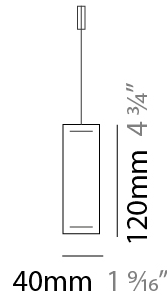

LED120 SUSPENSION

D71026- -

base number   Color   Finish
Temperature   Options

1. To build a product code in our configurator select the specify button on the base model # product page
2. To build a manual product code on this datasheet choose from the options listed below in blue font and add the suffix to the base model #

GENERAL

Series: Woodlin
Subseries: LED120
Partner: Tunto
Division: Design
Installation: Suspension
Product Type: Linear Profiles
Mounting Location: Ceiling
Light Distribution: Direct / Indirect

PHYSICAL

Shape: Rectangle
Length (mm): 1600
Length (in): 63
Width (mm): 40
Width (in): 1 ⁹/₁₆
Height (mm): 120
Height (in): 4 ³/₄
Max. Overall Height (mm): 2120
Max. Overall Height (in): 83 ⁷/₁₆
Diffuser: Opal
Fixture Finish: WAL / ASH / OAK / BLK / WHI
Fixture Material: Wood
Primary Material: Wood
Cable Details: 2000mm / 78 3/4"

ELECTRICAL

Lamp Type: LED
Input Wattage (W): 74
Total Output Wattage (W): 63
Dimming: Tri-Mode (Non-Dimming and Phase Dimming (120Vac only) and 0-10V Dimming)
Driver Included: Yes
Driver Location: Integrated
Driver Type: Constant Current - Universal
Driver Class: Class 2
Input Voltage (V): 120 - 277
Constant Current (MA): 700

LED

Color Temperature (°K): 2700 / 3000 / 4000
Max. Delivered Lumen (lm): 3600
CRI: >93 CRI
Lamp Life (hrs): 50000

OPTICAL

RATINGS AND CERTIFICATIONS

Certified By: Certified for North American Standards
IP rating: IP20