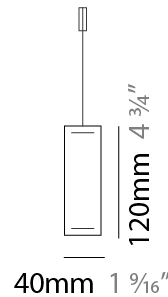

LED120 SUSPENSION

D71024-

base number   Color   Finish
_____   _____   _____
Temperature   Options

1. To build a product code in our configurator select the specify button on the base model # product page
2. To build a manual product code on this datasheet choose from the options listed below in blue font and add the suffix to the base model #

GENERAL

Series: Woodlin
Subseries: LED120
Partner: Tunto
Division: Design
Installation: Suspension
Product Type: Linear Profiles
Mounting Location: Ceiling
Light Distribution: Direct / Indirect

PHYSICAL

Shape: Rectangle
Length (mm): 1000
Length (in): 39 ³/₈
Width (mm): 40
Width (in): 1 ⁹/₁₆
Height (mm): 120
Height (in): 4 ³/₄
Max. Overall Height (mm): 2120
Max. Overall Height (in): 83 ⁷/₁₆
Diffuser: Opal
Fixture Finish: [WAL](#) / [ASH](#) / [OAK](#) / [BLK](#) / [WHI](#)
Fixture Material: Wood
Primary Material: Wood
Cable Details: 2000mm / 78 3/4"

ELECTRICAL

Lamp Type: LED
Input Wattage (W): 46
Total Output Wattage (W): 38
Dimming: Tri-Mode (Non-Dimming and Phase Dimming (120Vac only) and 0-10V Dimming)
Driver Included: Yes
Driver Location: Integrated
Driver Type: Constant Current - Universal
Driver Class: Class 2
Input Voltage (V): 120 - 277
Constant Current (MA): 700

LED

Color Temperature (°K): [2700](#) / [3000](#) / [4000](#)
Max. Delivered Lumen (lm): 2200
CRI: >93 CRI
Lamp Life (hrs): 50000

OPTICAL

RATINGS AND CERTIFICATIONS

Certified By: Certified for North American Standards
IP rating: IP20