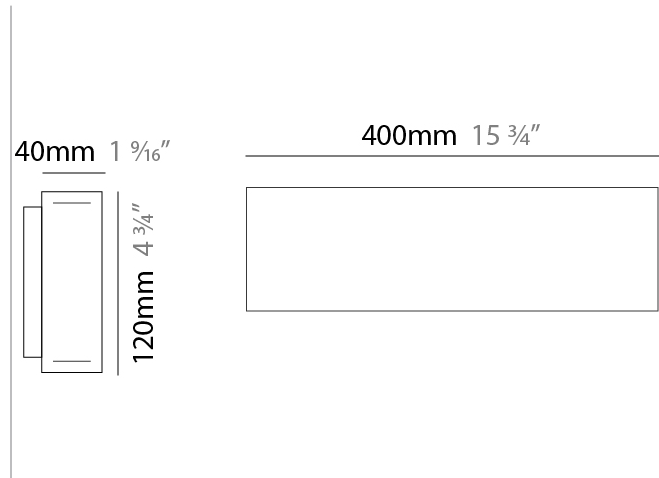

PROJECT
TYPE
SPECIFIER
QUANTITY
DATE

LED120 SURFACE

D73028-

base number   Color   Finish
Temperature   Options

1. To build a product code in our configurator select the specify button on the base model # product page
2. To build a manual product code on this datasheet choose from the options listed below in blue font and add the suffix to the base model #

GENERAL

Series: Woodlin
Subseries: LED120
Partner: Tunto
Division: Design
Installation: Surface
Product Type: Linear Profiles
Mounting Location: Wall
Light Distribution: Direct / Indirect

PHYSICAL

Shape: Rectangle
Length (mm): 400
Length (in): 15 3/4
Width (mm): 40
Width (in): 1 9/16
Height (mm): 120
Height (in): 4 3/4
Extension (mm): 40
Extension (in): 1 9/16
Diffuser: Opal
Fixture Finish: WAL / ASH / OAK / BLK / WHI
Fixture Material: Wood
Primary Material: Wood

ELECTRICAL

Lamp Type: LED
Input Wattage (W): 16
Total Output Wattage (W): 12.6
Dimming: Tri-Mode (Non-Dimming and Phase Dimming (120Vac only) and 0-10V Dimming)
Driver Included: Yes
Driver Location: Remote
Driver Type: Constant Current - Universal
Driver Class: Class 2
Housing: ENCP3
Input Voltage (V): 120 - 277
Constant Current (MA): 700

LED

Color Temperature (°K): 2700 / 3000 / 4000
Max. Delivered Lumen (lm): 800
CRI: >93 CRI
Lamp Life (hrs): 50000

OPTICAL

RATINGS AND CERTIFICATIONS

Certified By: Certified for North American Standards
IP rating: IP20

Indirect