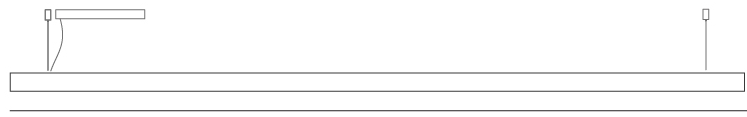

PROJECT	
TYPE	
SPECIFIER	
QUANTITY	
DATE	

LED60 SUSPENSION

D71020-

base number
Color   Finish
Temperature   Options

1. To build a product code in our configurator select the specify button on the base model # product page
2. To build a manual product code on this datasheet choose from the options listed below in blue font and add the suffix to the base model #

GENERAL

Series: Woodlin
Subseries: LED60
Partner: Tunto
Division: Design
Installation: Suspension
Product Type: Linear Profiles
Mounting Location: Ceiling
Light Distribution: Direct

PHYSICAL

Shape: Rectangle
Length (mm): 2400
Length (in): 94 ½
Width (mm): 60
Width (in): 2 ⅜
Height (mm): 60
Height (in): 2 ⅜
Max. Overall Height (mm): 2060
Max. Overall Height (in): 81 ⅝
Diffuser: Opal
Fixture Finish: [WAL / ASH / OAK / BLK / WHI](#)
Fixture Material: Wood
Primary Material: Wood
Cable Details: 2000mm / 78 3/4"

ELECTRICAL

Lamp Type: LED
Input Wattage (W): 110
Total Output Wattage (W): 88.8
Dimming: Tri-Mode (Non-Dimming and Phase Dimming (120Vac only) and 0-10V Dimming)
Driver Included: Yes
Driver Location: Integrated
Driver Type: Constant Current - Universal
Driver Class: Class 2
Input Voltage (V): 120 - 277
Constant Current (MA): 700

LED

Color Temperature (°K): [2700 / 3000 / 4000](#)
Max. Delivered Lumen (lm): 8750
CRI: >93 CRI
Lamp Life (hrs): 50000

OPTICAL

RATINGS AND CERTIFICATIONS

Certified By: Certified for North American Standards
IP rating: IP20

2400mm 94 ½"

60mm 2 ⅜"

Direct