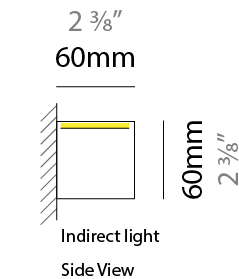

PROJECT	_____
TYPE	_____
SPECIFIER	_____
QUANTITY	_____
DATE	_____

LED60 SURFACE

D72016- -

base number
Color   Temperature   Finish   Options

1. To build a product code in our configurator select the specify button on the base model # product page
2. To build a manual product code on this datasheet choose from the options listed below in blue font and add the suffix to the base model #

GENERAL

Series: Woodlin
Subseries: LED60
Partner: Tunto
Division: Design
Installation: Surface
Product Type: Linear Profiles
Mounting Location: Ceiling
Light Distribution: Indirect

PHYSICAL

Shape: Rectangle
Length (mm): 400
Length (in): 15 3/4
Width (mm): 60
Width (in): 2 3/8
Height (mm): 60
Height (in): 2 3/8
Diffuser: Opal
Fixture Finish: [WAL](#) / [ASH](#) / [OAK](#) / [BLK](#) / [WHI](#)
Fixture Material: Wood
Primary Material: Wood

ELECTRICAL

Lamp Type: LED
Input Wattage (W): 16
Total Output Wattage (W): 12.6
Dimming: Tri-Mode (Non-Dimming and Phase Dimming (120Vac only) and 0-10V Dimming)
Driver Included: Yes
Driver Location: Remote
Driver Type: Constant Current - Universal
Driver Class: Class 2
Housing: ENCP3
Input Voltage (V): 120 - 277
Constant Current (MA): 700

LED

Color Temperature (°K): [2700](#) / [3000](#) / [4000](#)
Max. Delivered Lumen (lm): 1080
CRI: >93 CRI
Lamp Life (hrs): 50000

OPTICAL

RATINGS AND CERTIFICATIONS

Certified By: Certified for North American Standards
IP rating: IP20