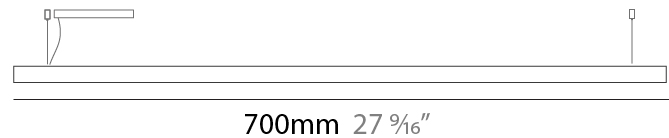

LED60 SUSPENSION

D71015-

base number   Color   Finish
                         Temperature   Options

1. To build a product code in our configurator select the specify button on the base model # product page
2. To build a manual product code on this datasheet choose from the options listed below in blue font and add the suffix to the base model #

GENERAL

Series: Woodlin
Subseries: LED60
Partner: Tunto
Division: Design
Installation: Suspension
Product Type: Linear Profiles
Mounting Location: Ceiling
Light Distribution: Direct

PHYSICAL

Shape: Rectangle
Length (mm): 700
Length (in): 27 ⁹/₁₆"
Width (mm): 60
Width (in): 2 ³/₈"
Height (mm): 60
Height (in): 2 ³/₈"
Max. Overall Height (mm): 2060
Max. Overall Height (in): 81 ¹/₈"
Diffuser: Opal
Fixture Finish: WAL / ASH / OAK / BLK / WHI
Fixture Material: Wood
Primary Material: Wood
Cable Details: 2000mm / 78 3/4"

ELECTRICAL

Lamp Type: LED
Input Wattage (W): 29
Total Output Wattage (W): 25.3
Dimming: Tri-Mode (Non-Dimming and Phase Dimming (120Vac only) and 0-10V Dimming)
Driver Included: Yes
Driver Location: Integrated
Driver Type: Constant Current - Universal
Driver Class: Class 2
Input Voltage (V): 120 - 277
Constant Current (MA): 700

LED

Color Temperature (°K): 2700 / 3000 / 4000
Max. Delivered Lumen (lm): 2180
CRI: >93 CRI
Lamp Life (hrs): 50000

OPTICAL

RATINGS AND CERTIFICATIONS

Certified By: Certified for North American Standards
IP rating: IP20

60mm 2 ³/₈"

Direct