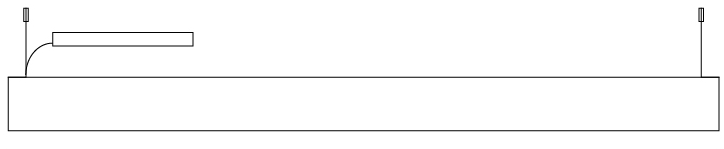

LED120 SUSPENSION

D71026- -

base number   Color   Finish
Temperature   Options

1. To build a product code in our configurator select the specify button on the base model # product page
2. To build a manual product code on this datasheet choose from the options listed below in blue font and add the suffix to the base model #

GENERAL

Series: Woodlin
Subseries: LED120
Partner: Tunto
Division: Design
Installation: Suspension
Product Type: Linear Profiles
Mounting Location: Ceiling
Light Distribution: Direct / Indirect

PHYSICAL

Shape: Rectangle
Length (mm): 1600
Length (in): 63
Width (mm): 40
Width (in): 1 ⁹/₁₆
Height (mm): 120
Height (in): 4 ³/₄
Max. Overall Height (mm): 2120
Max. Overall Height (in): 83 ⁷/₁₆
Diffuser: Opal
Fixture Finish: WAL / ASH / OAK / BLK / WHI
Fixture Material: Wood
Primary Material: Wood
Cable Details: 2000mm / 78 3/4"

ELECTRICAL

Lamp Type: LED
Input Wattage (W): 74
Total Output Wattage (W): 63
Dimming: Tri-Mode (Non-Dimming and Phase Dimming (120Vac only) and 0-10V Dimming)
Driver Included: Yes
Driver Location: Integrated
Driver Type: Constant Current - Universal
Driver Class: Class 2
Input Voltage (V): 120 - 277
Constant Current (MA): 700

LED

Color Temperature (°K): 2700 / 3000 / 4000
Max. Delivered Lumen (lm): 3600
CRI: >93 CRI
Lamp Life (hrs): 50000

OPTICAL

RATINGS AND CERTIFICATIONS

Certified By: Certified for North American Standards
IP rating: IP20