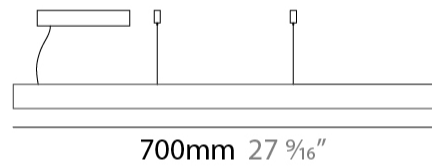

PROJECT
TYPE
SPECIFIER
QUANTITY
DATE

LED40 SUSPENSION

D71003-

base number
Color   Temperature   Finish   Options

1. To build a product code in our configurator select the specify button on the base model # product page
2. To build a manual product code on this datasheet choose from the options listed below in blue font and add the suffix to the base model #

GENERAL

Series: Woodlin
Subseries: LED40
Partner: Tunto
Division: Design
Installation: Suspension
Product Type: Linear Profiles
Mounting Location: Ceiling
Light Distribution: Direct

PHYSICAL

Shape: Rectangle
Length (mm): 700
Length (in): 27 9/16
Width (mm): 400
Width (in): 15 3/4
Height (mm): 40
Height (in): 1 9/16
Max. Overall Height (mm): 2040
Max. Overall Height (in): 80 7/16
Diffuser: Opal
Fixture Finish: [WAL / ASH / OAK / BLK / WHI](#)
Fixture Material: Wood
Primary Material: Wood

ELECTRICAL

Lamp Type: LED
Input Wattage (W): 16
Total Output Wattage (W): 12.7
Dimming: Tri-Mode (Non-Dimming and Phase Dimming (120Vac only) and 0-10V Dimming)
Driver Included: Yes
Driver Location: Integrated
Driver Type: Constant Current - Universal
Driver Class: Class 2
Input Voltage (V): 120 - 277
Constant Current (MA): 700

LED

Color Temperature (°K): [2700 / 3000 / 4000](#)
Max. Delivered Lumen (lm): 960
CRI: >93 CRI
Lamp Life (hrs): 50000

OPTICAL

RATINGS AND CERTIFICATIONS

Certified By: Certified for North American Standards
IP rating: IP20