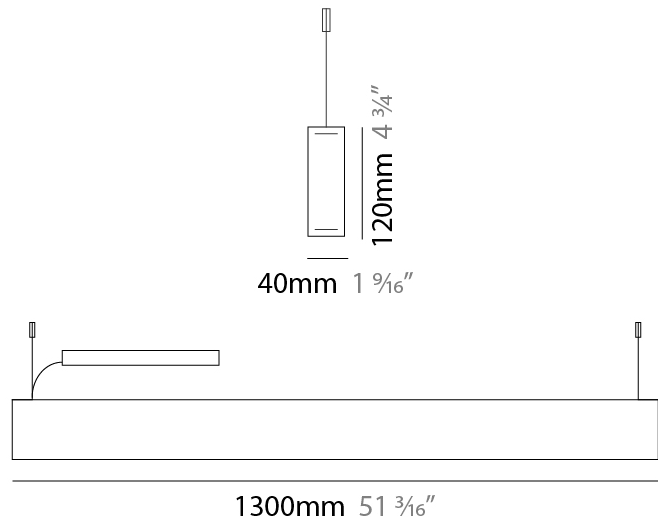

LED120 SUSPENSION

D71025-

base number   Color   Finish
Temperature   Options

1. To build a product code in our configurator select the specify button on the base model # product page
2. To build a manual product code on this datasheet choose from the options listed below in blue font and add the suffix to the base model #

GENERAL

Series: Woodlin
Subseries: LED120
Partner: Tunto
Division: Design
Installation: Suspension
Product Type: Linear Profiles
Mounting Location: Ceiling
Light Distribution: Direct / Indirect

PHYSICAL

Shape: Rectangle
Length (mm): 1300
Length (in): 51 ³/₁₆"
Width (mm): 40
Width (in): 1 ⁹/₁₆"
Height (mm): 120
Height (in): 4 ³/₄"
Max. Overall Height (mm): 2120
Max. Overall Height (in): 83 ⁷/₁₆"
Diffuser: Opal
Fixture Finish: WAL / ASH / OAK / BLK / WHI
Fixture Material: Wood
Primary Material: Wood
Cable Details: 2000mm / 78 3/4"

ELECTRICAL

Lamp Type: LED
Input Wattage (W): 60
Total Output Wattage (W): 50.1
Dimming: Tri-Mode (Non-Dimming and Phase Dimming (120Vac only) and 0-10V Dimming)
Driver Included: Yes
Driver Location: Integrated
Driver Type: Constant Current - Universal
Driver Class: Class 2
Input Voltage (V): 120 - 277
Constant Current (MA): 700

LED

Color Temperature (°K): 2700 / 3000 / 4000
Max. Delivered Lumen (lm): 3260
CRI: >93 CRI
Lamp Life (hrs): 50000

OPTICAL

RATINGS AND CERTIFICATIONS

Certified By: Certified for North American Standards
IP rating: IP20