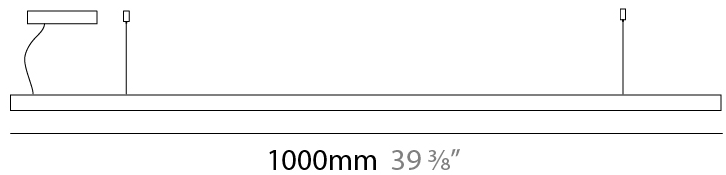

PROJECT
TYPE
SPECIFIER
QUANTITY
DATE

LED28 SUSPENSION

D71008-

base number
Color   Finish
Temperature   Options

1. To build a product code in our configurator select the specify button on the base model # product page
2. To build a manual product code on this datasheet choose from the options listed below in blue font and add the suffix to the base model #

GENERAL

Series: Woodlin
Subseries: LED28
Partner: Tunto
Division: Design
Installation: Suspension
Product Type: Linear Profiles
Mounting Location: Ceiling
Light Distribution: Direct

PHYSICAL

Shape: Rectangle
Length (mm): 1000
Length (in): 39 3/8
Width (mm): 28
Width (in): 1 1/8
Height (mm): 28
Height (in): 1 1/8
Max. Overall Height (mm): 2028
Max. Overall Height (in): 79 13/16
Diffuser: Opal
Fixture Finish: [WAL / ASH / OAK / BLK / WHI](#)
Fixture Material: Wood
Primary Material: Wood
Cable Details: 2000mm / 78 3/4"

ELECTRICAL

Lamp Type: LED
Input Wattage (W): 21
Total Output Wattage (W): 19
Dimming: Tri-Mode (Non-Dimming and Phase Dimming (120Vac only) and 0-10V Dimming)
Driver Included: Yes
Driver Location: Integrated
Driver Type: Constant Current - Universal
Driver Class: Class 2
Input Voltage (V): 120 - 277
Constant Current (MA): 700

LED

Color Temperature (°K): [2700 / 3000 / 4000](#)
Max. Delivered Lumen (lm): 1200
CRI: >93 CRI
Lamp Life (hrs): 50000

OPTICAL

RATINGS AND CERTIFICATIONS

Certified By: Certified for North American Standards
IP rating: IP20

28mm 1 1/8"

Direct