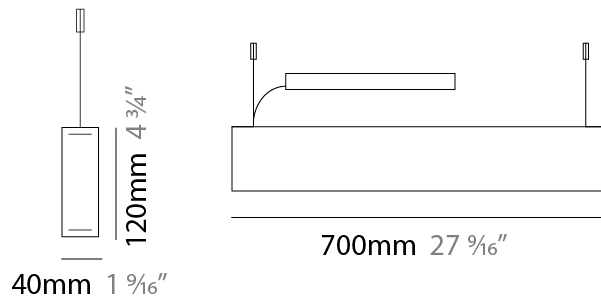

LED120 SUSPENSION

D71023-

base number   Color   Finish
Temperature   Options

1. To build a product code in our configurator select the specify button on the base model # product page
2. To build a manual product code on this datasheet choose from the options listed below in blue font and add the suffix to the base model #

GENERAL

Series: Woodlin
Subseries: LED120
Partner: Tunto
Division: Design
Installation: Suspension
Product Type: Linear Profiles
Mounting Location: Ceiling
Light Distribution: Direct / Indirect

PHYSICAL

Shape: Rectangle
Length (mm): 700
Length (in): 27 ⁹/₁₆"
Width (mm): 40
Width (in): 1 ⁹/₁₆"
Height (mm): 120
Height (in): 4 ³/₄"
Max. Overall Height (mm): 2120
Max. Overall Height (in): 83 ⁷/₁₆"
Diffuser: Opal
Fixture Finish: WAL / ASH / OAK / BLK / WHI
Fixture Material: Wood
Primary Material: Wood
Cable Details: 2000mm / 78 3/4"

ELECTRICAL

Lamp Type: LED
Input Wattage (W): 32
Total Output Wattage (W): 25.3
Dimming: Tri-Mode (Non-Dimming and Phase Dimming (120Vac only) and 0-10V Dimming)
Driver Included: Yes
Driver Location: Integrated
Driver Type: Constant Current - Universal
Driver Class: Class 2
Input Voltage (V): 120 - 277
Constant Current (MA): 700

LED

Color Temperature (°K): 2700 / 3000 / 4000
Max. Delivered Lumen (lm): 1500
CRI: >93 CRI
Lamp Life (hrs): 50000

OPTICAL

RATINGS AND CERTIFICATIONS

Certified By: Certified for North American Standards
IP rating: IP20