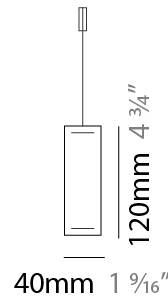

LED120 SUSPENSION

D71024-

base number
Color   Temperature   Finish   Options

1. To build a product code in our configurator select the specify button on the base model # product page
2. To build a manual product code on this datasheet choose from the options listed below in blue font and add the suffix to the base model #

GENERAL

Series: Woodlin
Subseries: LED120
Partner: Tunto
Division: Design
Installation: Suspension
Product Type: Linear Profiles
Mounting Location: Ceiling
Light Distribution: Direct / Indirect

PHYSICAL

Shape: Rectangle
Length (mm): 1000
Length (in): 39 3/8
Width (mm): 40
Width (in): 1 9/16
Height (mm): 120
Height (in): 4 3/4
Max. Overall Height (mm): 2120
Max. Overall Height (in): 83 7/16
Diffuser: Opal
Fixture Finish: [WAL](#) / [ASH](#) / [OAK](#) / [BLK](#) / [WHI](#)
Fixture Material: Wood
Primary Material: Wood
Cable Details: 2000mm / 78 3/4"

ELECTRICAL

Lamp Type: LED
Input Wattage (W): 46
Total Output Wattage (W): 38
Dimming: Tri-Mode (Non-Dimming and Phase Dimming (120Vac only) and 0-10V Dimming)
Driver Included: Yes
Driver Location: Integrated
Driver Type: Constant Current - Universal
Driver Class: Class 2
Input Voltage (V): 120 - 277
Constant Current (MA): 700

LED

Color Temperature (°K): [2700](#) / [3000](#) / [4000](#)
Max. Delivered Lumen (lm): 2200
CRI: >93 CRI
Lamp Life (hrs): 50000

OPTICAL

RATINGS AND CERTIFICATIONS

Certified By: Certified for North American Standards
IP rating: IP20