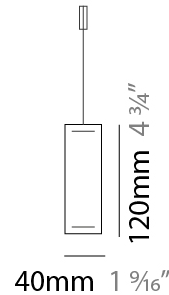

LED120 SUSPENSION

D71026-

base number   Color   Finish
Temperature   Options

1. To build a product code in our configurator select the specify button on the base model # product page
2. To build a manual product code on this datasheet choose from the options listed below in blue font and add the suffix to the base model #

GENERAL

Series: Woodlin
Subseries: LED120
Partner: Tunto
Division: Design
Installation: Suspension
Product Type: Linear Profiles
Mounting Location: Ceiling
Light Distribution: Direct / Indirect

PHYSICAL

Shape: Rectangle
Length (mm): 1600
Length (in): 63
Width (mm): 40
Width (in): 1 ⁹/₁₆
Height (mm): 120
Height (in): 4 ³/₄
Max. Overall Height (mm): 2120
Max. Overall Height (in): 83 ⁷/₁₆
Diffuser: Opal
Fixture Finish: [WAL / ASH / OAK / BLK / WHI](#)
Fixture Material: Wood
Primary Material: Wood
Cable Details: 2000mm / 78 3/4"

ELECTRICAL

Lamp Type: LED
Input Wattage (W): 74
Total Output Wattage (W): 63
Dimming: Tri-Mode (Non-Dimming and Phase Dimming (120Vac only) and 0-10V Dimming)
Driver Included: Yes
Driver Location: Integrated
Driver Type: Constant Current - Universal
Driver Class: Class 2
Input Voltage (V): 120 - 277
Constant Current (MA): 700

LED

Color Temperature (°K): [2700 / 3000 / 4000](#)
Max. Delivered Lumen (lm): 3600
CRI: >93 CRI
Lamp Life (hrs): 50000

OPTICAL

RATINGS AND CERTIFICATIONS

Certified By: Certified for North American Standards
IP rating: IP20

1600mm 63"