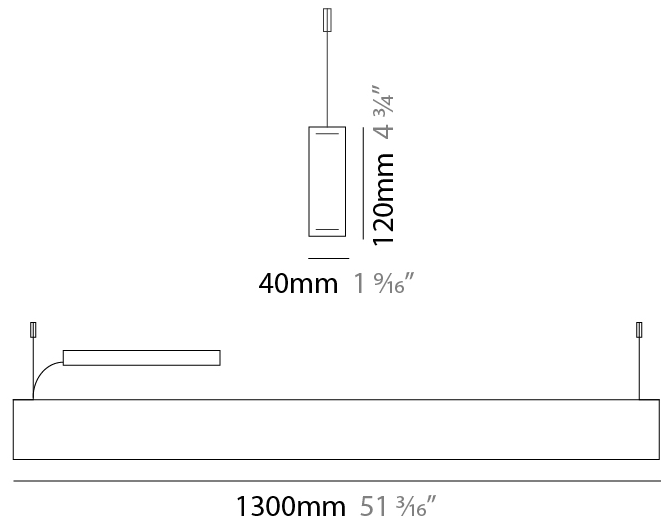

LED120 SUSPENSION

D71025-

base number   Color   Finish
Temperature   Options

1. To build a product code in our configurator select the specify button on the base model # product page
2. To build a manual product code on this datasheet choose from the options listed below in blue font and add the suffix to the base model #

GENERAL

Series: Woodlin
Subseries: LED120
Partner: Tunto
Division: Design
Installation: Suspension
Product Type: Linear Profiles
Mounting Location: Ceiling
Light Distribution: Direct / Indirect

PHYSICAL

Shape: Rectangle
Length (mm): 1300
Length (in): 51 ³/₁₆"
Width (mm): 40
Width (in): 1 ⁹/₁₆"
Height (mm): 120
Height (in): 4 ³/₄"
Max. Overall Height (mm): 2120
Max. Overall Height (in): 83 ⁷/₁₆"
Diffuser: Opal
Fixture Finish: [WAL](#) / [ASH](#) / [OAK](#) / [BLK](#) / [WHI](#)
Fixture Material: Wood
Primary Material: Wood
Cable Details: 2000mm / 78 3/4"

ELECTRICAL

Lamp Type: LED
Input Wattage (W): 60
Total Output Wattage (W): 50.1
Dimming: Tri-Mode (Non-Dimming and Phase Dimming (120Vac only) and 0-10V Dimming)
Driver Included: Yes
Driver Location: Integrated
Driver Type: Constant Current - Universal
Driver Class: Class 2
Input Voltage (V): 120 - 277
Constant Current (MA): 700

LED

Color Temperature (°K): [2700](#) / [3000](#) / [4000](#)
Max. Delivered Lumen (lm): 3260
CRI: >93 CRI
Lamp Life (hrs): 50000

OPTICAL

RATINGS AND CERTIFICATIONS

Certified By: Certified for North American Standards
IP rating: IP20