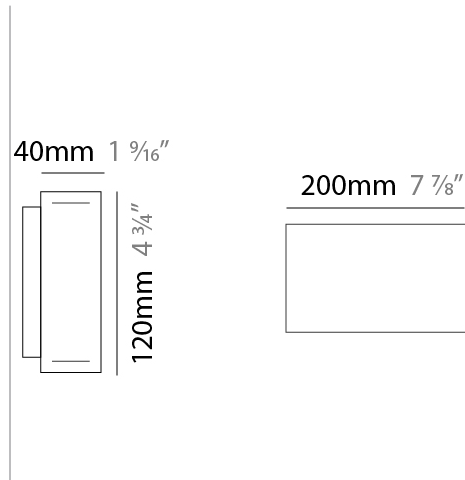

PROJECT
TYPE
SPECIFIER
QUANTITY
DATE

LED120 SURFACE

D73027-

base number
Color   Finish
Temperature   Options

1. To build a product code in our configurator select the specify button on the base model # product page
2. To build a manual product code on this datasheet choose from the options listed below in blue font and add the suffix to the base model #

GENERAL

Series: Woodlin
Subseries: LED120
Partner: Tunto
Division: Design
Installation: Surface
Product Type: Linear Profiles
Mounting Location: Wall
Light Distribution: Direct / Indirect

PHYSICAL

Shape: Rectangle
Length (mm): 200
Length (in): 7 ⁷/₈
Width (mm): 40
Width (in): 1 ⁹/₁₆
Height (mm): 120
Height (in): 4 ³/₄
Extension (mm): 40
Extension (in): 1 ⁹/₁₆
Diffuser: Opal
Fixture Finish: [WAL / ASH / OAK / BLK / WHI](#)
Fixture Material: Wood
Primary Material: Wood

ELECTRICAL

Lamp Type: LED
Input Wattage (W): 6
Total Output Wattage (W): 4.5
Dimming: Tri-Mode (Non-Dimming and Phase Dimming (120Vac only) and 0-10V Dimming)
Driver Included: Yes
Driver Location: Remote
Driver Type: Constant Current - Universal
Driver Class: Class 2
Housing: ENCP3
Input Voltage (V): 120 - 277
Constant Current (MA): 500

LED

Color Temperature (°K): [2700 / 3000 / 3500 / 4000](#)
Max. Delivered Lumen (lm): 300
CRI: >93 CRI
Lamp Life (hrs): 50000

OPTICAL

RATINGS AND CERTIFICATIONS

Certified By: Certified for North American Standards
IP rating: IP20