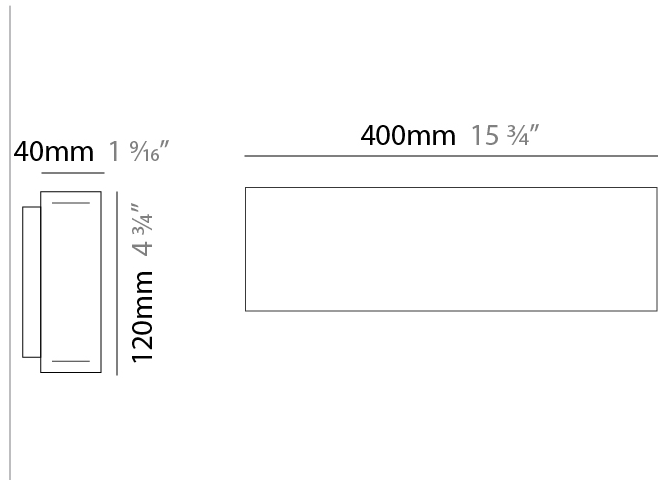

PROJECT
TYPE
SPECIFIER
QUANTITY
DATE

LED120 SURFACE

D73028-

base number   Color   Finish
Temperature   Options

1. To build a product code in our configurator select the specify button on the base model # product page
2. To build a manual product code on this datasheet choose from the options listed below in blue font and add the suffix to the base model #

GENERAL

Series: Woodlin
Subseries: LED120
Partner: Tunto
Division: Design
Installation: Surface
Product Type: Linear Profiles
Mounting Location: Wall
Light Distribution: Direct / Indirect

PHYSICAL

Shape: Rectangle
Length (mm): 400
Length (in): 15 3/4
Width (mm): 40
Width (in): 1 9/16
Height (mm): 120
Height (in): 4 3/4
Extension (mm): 40
Extension (in): 1 9/16
Diffuser: Opal
Fixture Finish: WAL / ASH / OAK / BLK / WHI
Fixture Material: Wood
Primary Material: Wood

ELECTRICAL

Lamp Type: LED
Input Wattage (W): 16
Total Output Wattage (W): 12.6
Dimming: Tri-Mode (Non-Dimming and Phase Dimming (120Vac only) and 0-10V Dimming)
Driver Included: Yes
Driver Location: Remote
Driver Type: Constant Current - Universal
Driver Class: Class 2
Housing: ENCP3
Input Voltage (V): 120 - 277
Constant Current (MA): 700

LED

Color Temperature (°K): 2700 / 3000 / 3500 / 4000
Max. Delivered Lumen (lm): 800
CRI: >93 CRI
Lamp Life (hrs): 50000

OPTICAL

RATINGS AND CERTIFICATIONS

Certified By: Certified for North American Standards
IP rating: IP20