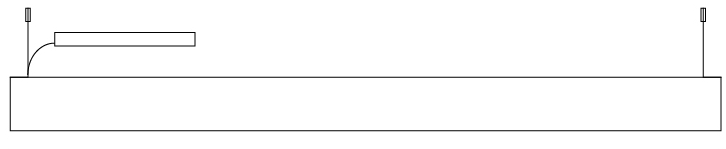

LED120 SUSPENSION

D71026-

base number   Color   Finish
Temperature   Options

1. To build a product code in our configurator select the specify button on the base model # product page
2. To build a manual product code on this datasheet choose from the options listed below in blue font and add the suffix to the base model #

GENERAL

Series: Woodlin
Subseries: LED120
Partner: Tunto
Division: Design
Installation: Suspension
Product Type: Linear Profiles
Mounting Location: Ceiling
Light Distribution: Direct / Indirect

PHYSICAL

Shape: Rectangle
Length (mm): 1600
Length (in): 63
Width (mm): 40
Width (in): 1 ⁹/₁₆
Height (mm): 120
Height (in): 4 ³/₄
Max. Overall Height (mm): 2120
Max. Overall Height (in): 83 ⁷/₁₆
Diffuser: Opal
Fixture Finish: [WAL / ASH / OAK / BLK / WHI](#)
Fixture Material: Wood
Primary Material: Wood
Cable Details: 2000mm / 78 3/4"

ELECTRICAL

Lamp Type: LED
Input Wattage (W): 74
Total Output Wattage (W): 63
Dimming: Tri-Mode (Non-Dimming and Phase Dimming (120Vac only) and 0-10V Dimming)
Driver Included: Yes
Driver Location: Integrated
Driver Type: Constant Current - Universal
Driver Class: Class 2
Input Voltage (V): 120 - 277
Constant Current (MA): 700

LED

Color Temperature (°K): [2700 / 3000 / 4000](#)
Max. Delivered Lumen (lm): 3600
CRI: >93 CRI
Lamp Life (hrs): 50000

OPTICAL

RATINGS AND CERTIFICATIONS

Certified By: Certified for North American Standards
IP rating: IP20

1600mm 63"