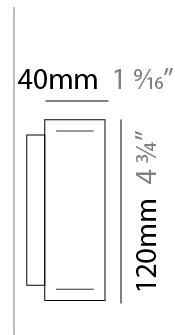

PROJECT
TYPE
SPECIFIER
QUANTITY
DATE

LED120 SURFACE

D73029-

base number
Color   Temperature   Finish   Options

1. To build a product code in our configurator select the specify button on the base model # product page
2. To build a manual product code on this datasheet choose from the options listed below in blue font and add the suffix to the base model #

GENERAL

Series: Woodlin
Subseries: LED120
Partner: Tunto
Division: Design
Installation: Surface
Product Type: Linear Profiles
Mounting Location: Wall
Light Distribution: Direct / Indirect

PHYSICAL

Shape: Rectangle
Length (mm): 700
Length (in): 27 9/16
Width (mm): 40
Width (in): 1 9/16
Height (mm): 120
Height (in): 4 3/4
Extension (mm): 40
Extension (in): 1 9/16
Diffuser: Opal
Fixture Finish: [WAL / ASH / OAK / BLK / WHI](#)
Fixture Material: Wood
Primary Material: Wood

ELECTRICAL

Lamp Type: LED
Input Wattage (W): 31
Total Output Wattage (W): 25.3
Dimming: Tri-Mode (Non-Dimming and Phase Dimming (120Vac only) and 0-10V Dimming)
Driver Included: Yes
Driver Location: Remote
Driver Type: Constant Current - Universal
Driver Class: Class 2
Housing: ENCP3
Input Voltage (V): 120 - 277
Constant Current (MA): 700

LED

Color Temperature (°K): [2700 / 3000 / 3500 / 4000](#)
Max. Delivered Lumen (lm): 1500
CRI: >93 CRI
Lamp Life (hrs): 50000

OPTICAL

RATINGS AND CERTIFICATIONS

Certified By: Certified for North American Standards
IP rating: IP20

700mm 27 9/16"

Indirect