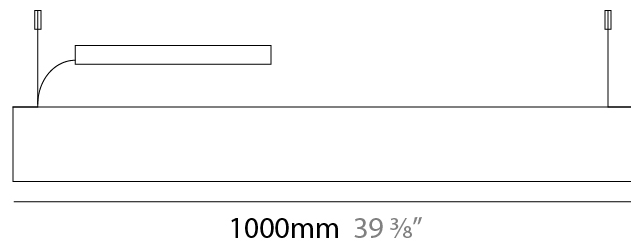

LED120 SUSPENSION

D71024-

base number   Color _____   Finish _____
                                         Temperature   Options

1. To build a product code in our configurator select the specify button on the base model # product page
2. To build a manual product code on this datasheet choose from the options listed below in blue font and add the suffix to the base model #

GENERAL

Series: Woodlin
Subseries: LED120
Partner: Tunto
Division: Design
Installation: Suspension
Product Type: Linear Profiles
Mounting Location: Ceiling
Light Distribution: Direct / Indirect

PHYSICAL

Shape: Rectangle
Length (mm): 1000
Length (in): 39 ³/₈
Width (mm): 40
Width (in): 1 ⁹/₁₆
Height (mm): 120
Height (in): 4 ³/₄
Max. Overall Height (mm): 2120
Max. Overall Height (in): 83 ⁷/₁₆
Diffuser: Opal
Fixture Finish: [WAL](#) / [ASH](#) / [OAK](#) / [BLK](#) / [WHI](#)
Fixture Material: Wood
Primary Material: Wood
Cable Details: 2000mm / 78 3/4"

ELECTRICAL

Lamp Type: LED
Input Wattage (W): 46
Total Output Wattage (W): 38
Dimming: Tri-Mode (Non-Dimming and Phase Dimming (120Vac only) and 0-10V Dimming)
Driver Included: Yes
Driver Location: Integrated
Driver Type: Constant Current - Universal
Driver Class: Class 2
Input Voltage (V): 120 - 277
Constant Current (MA): 700

LED

Color Temperature (°K): [2700](#) / [3000](#) / [4000](#)
Max. Delivered Lumen (lm): 2200
CRI: >93 CRI
Lamp Life (hrs): 50000

OPTICAL

RATINGS AND CERTIFICATIONS

Certified By: Certified for North American Standards
IP rating: IP20