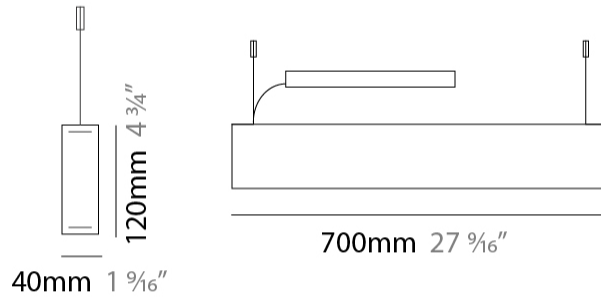

LED120 SUSPENSION

D71023-

base number
Color   Finish
Temperature   Options

1. To build a product code in our configurator select the specify button on the base model # product page
2. To build a manual product code on this datasheet choose from the options listed below in blue font and add the suffix to the base model #

GENERAL

Series: Woodlin
Subseries: LED120
Partner: Tunto
Division: Design
Installation: Suspension
Product Type: Linear Profiles
Mounting Location: Ceiling
Light Distribution: Direct / Indirect

PHYSICAL

Shape: Rectangle
Length (mm): 700
Length (in): 27 ⁹/₁₆
Width (mm): 40
Width (in): 1 ⁹/₁₆
Height (mm): 120
Height (in): 4 ³/₄
Max. Overall Height (mm): 2120
Max. Overall Height (in): 83 ⁷/₁₆
Diffuser: Opal
Fixture Finish: [WAL / ASH / OAK / BLK / WHI](#)
Fixture Material: Wood
Primary Material: Wood
Cable Details: 2000mm / 78 3/4"

ELECTRICAL

Lamp Type: LED
Input Wattage (W): 32
Total Output Wattage (W): 25.3
Dimming: Tri-Mode (Non-Dimming and Phase Dimming (120Vac only) and 0-10V Dimming)
Driver Included: Yes
Driver Location: Integrated
Driver Type: Constant Current - Universal
Driver Class: Class 2
Input Voltage (V): 120 - 277
Constant Current (MA): 700

LED

Color Temperature (°K): [2700 / 3000 / 4000](#)
Max. Delivered Lumen (lm): 1500
CRI: >93 CRI
Lamp Life (hrs): 50000

OPTICAL

RATINGS AND CERTIFICATIONS

Certified By: Certified for North American Standards
IP rating: IP20