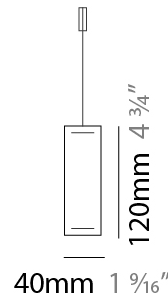

LED120 SUSPENSION

D71024-

base number   Color _____   Finish _____
                                         Temperature   Options

1. To build a product code in our configurator select the specify button on the base model # product page
2. To build a manual product code on this datasheet choose from the options listed below in blue font and add the suffix to the base model #

GENERAL

Series: Woodlin
Subseries: LED120
Partner: Tunto
Division: Design
Installation: Suspension
Product Type: Linear Profiles
Mounting Location: Ceiling
Light Distribution: Direct / Indirect

PHYSICAL

Shape: Rectangle
Length (mm): 1000
Length (in): 39 ³/₈
Width (mm): 40
Width (in): 1 ⁹/₁₆
Height (mm): 120
Height (in): 4 ³/₄
Max. Overall Height (mm): 2120
Max. Overall Height (in): 83 ⁷/₁₆
Diffuser: Opal
Fixture Finish: [WAL](#) / [ASH](#) / [OAK](#) / [BLK](#) / [WHI](#)
Fixture Material: Wood
Primary Material: Wood
Cable Details: 2000mm / 78 3/4"

ELECTRICAL

Lamp Type: LED
Input Wattage (W): 46
Total Output Wattage (W): 38
Dimming: Tri-Mode (Non-Dimming and Phase Dimming (120Vac only) and 0-10V Dimming)
Driver Included: Yes
Driver Location: Integrated
Driver Type: Constant Current - Universal
Driver Class: Class 2
Input Voltage (V): 120 - 277
Constant Current (MA): 700

LED

Color Temperature (°K): [2700](#) / [3000](#) / [4000](#)
Max. Delivered Lumen (lm): 2200
CRI: >93 CRI
Lamp Life (hrs): 50000

OPTICAL

RATINGS AND CERTIFICATIONS

Certified By: Certified for North American Standards
IP rating: IP20