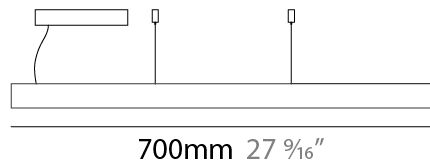

PROJECT
TYPE
SPECIFIER
QUANTITY
DATE

LED40 SUSPENSION

D71004-

base number
Color   Finish
Temperature   Options

1. To build a product code in our configurator select the specify button on the base model # product page
2. To build a manual product code on this datasheet choose from the options listed below in blue font and add the suffix to the base model #

GENERAL

Series: Woodlin
Subseries: LED40
Partner: Tunto
Division: Design
Installation: Suspension
Product Type: Linear Profiles
Mounting Location: Ceiling
Light Distribution: Direct

PHYSICAL

Shape: Rectangle
Length (mm): 700
Length (in): 27 ⁹/₁₆"
Width (mm): 400
Width (in): 15 ³/₄"
Height (mm): 40
Height (in): 1 ⁹/₁₆"
Max. Overall Height (mm): 2040
Max. Overall Height (in): 80 ⁷/₁₆"
Diffuser: Opal
Fixture Finish: [WAL / ASH / OAK / BLK / WHI](#)
Fixture Material: Wood
Primary Material: Wood

ELECTRICAL

Lamp Type: LED
Input Wattage (W): 23
Total Output Wattage (W): 19
Dimming: Tri-Mode (Non-Dimming and Phase Dimming (120Vac only) and 0-10V Dimming)
Driver Included: Yes
Driver Location: Integrated
Driver Type: Constant Current - Universal
Driver Class: Class 2
Input Voltage (V): 120 - 277
Constant Current (MA): 700

LED

Color Temperature (°K): [2700 / 3000 / 3500 / 4000](#)
Max. Delivered Lumen (lm): 1300
CRI: >93 CRI
Lamp Life (hrs): 50000

OPTICAL

RATINGS AND CERTIFICATIONS

Certified By: Certified for North American Standards
IP rating: IP20