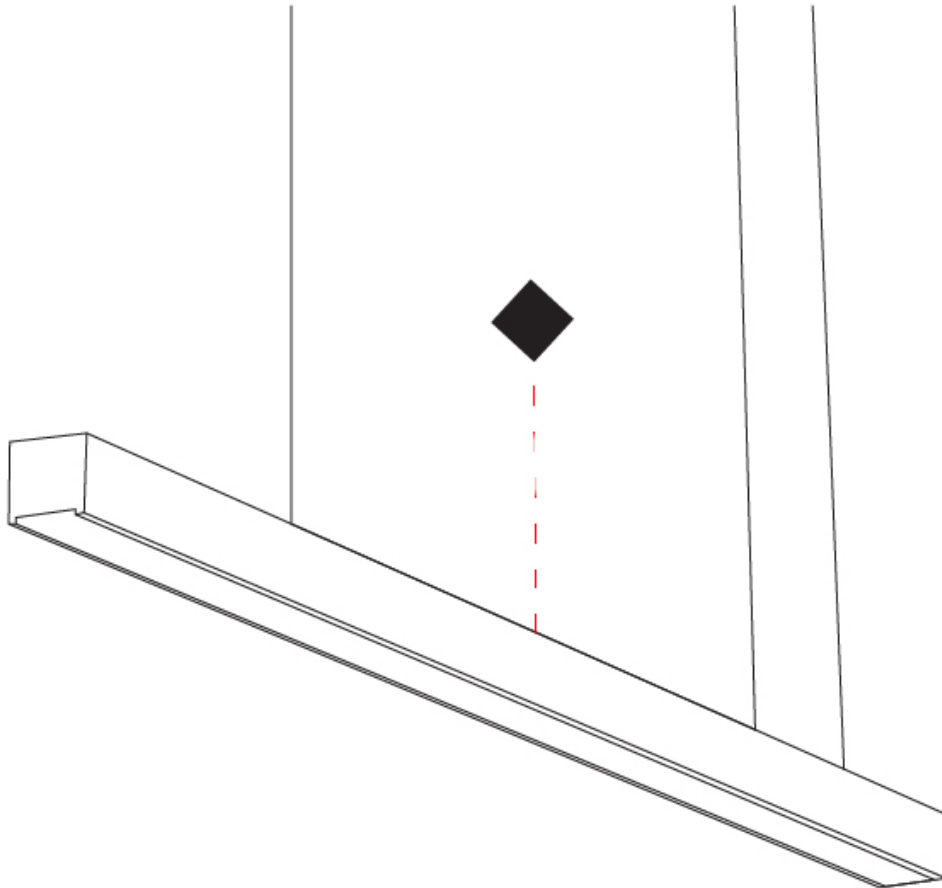

LED40 SUSPENSION

D71004-

PROJECT
TYPE
SPECIFIER
QUANTITY
DATE

D