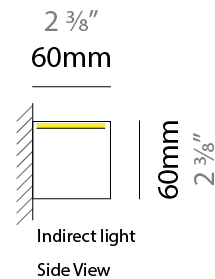

GENERAL

Series: Woodlin
 Subseries: LED60
 Partner: Tunto
 Division: Design
 Installation: Surface
 Product Type: Linear Profiles
 Mounting Location: Ceiling
 Light Distribution: Indirect

PHYSICAL

Shape: Rectangle
 Length (mm): 700
 Length (in): 27 ⁹/₁₆
 Width (mm): 60
 Width (in): 2 ³/₈
 Height (mm): 60
 Height (in): 2 ³/₈
 Diffuser: Opal
 Fixture Finish: WAL / ASH / OAK / BLK / WHI
 Fixture Material: Wood
 Primary Material: Wood

700mm 27 ⁹/₁₆"

D72017-

PROJECT

TYPE

SPECIFIER

QUANTITY

DATE

PROJECT	_____
TYPE	_____
SPECIFIER	_____
QUANTITY	_____
DATE	_____