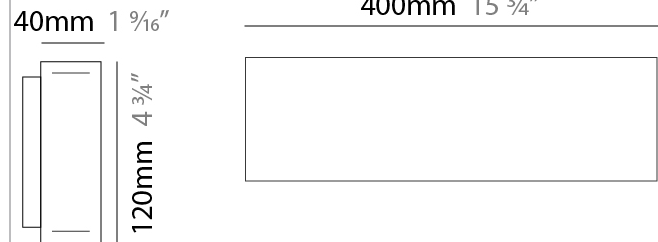

LED120 SURFACE

D73028-

base number   Color   Finish
Temperature   Options

1. To build a product code in our configurator select the specify button on the base model # product page
2. To build a manual product code on this datasheet choose from the options listed below in blue font and add the suffix to the base model #

GENERAL

Series: Woodlin
Subseries: LED120
Brand: Tunto
Division: Design
Mounting Type: Surface
Mounting Location: Wall
Subcategory: Profile

PHYSICAL

Shape: Rectangle
Length (mm): 400
Length (in): 15 3/4
Width (mm): 40
Width (in): 1 9/16
Height (mm): 120
Height (in): 4 3/4
Extension (mm): 40
Extension (in): 1 9/16
Light Distribution: Direct / Indirect
Diffuser: Opal
Fixture Finish: WAL / ASH / OAK / BLK / WHI
Fixture Material: Wood

ELECTRICAL

Lamp Type: LED
Input Wattage (W): 16
Total Output Wattage (W): 12.6
Dimming: Tri-Mode (Non-Dimming and Phase Dimming (120Vac only) and 0-10V Dimming)
Driver Included: Yes
Driver Location: Remote
Driver Type: Constant Current - Universal
Driver Class: Class 2
Housing: ENCP3
Input Voltage (V): 120 - 277
Constant Current (MA): 700

LED

Color Temperature (°K): 2700 / 3000 / 4000
Max. Delivered Lumen (lm): 800
CRI: >93 CRI
Lamp Life (hrs): 50000

OPTICAL

RATINGS AND CERTIFICATIONS

Certified By: Certified for North American Standards
IP rating: IP20

PROJECT	_____
TYPE	_____
SPECIFIER	_____
QUANTITY	_____
DATE	_____