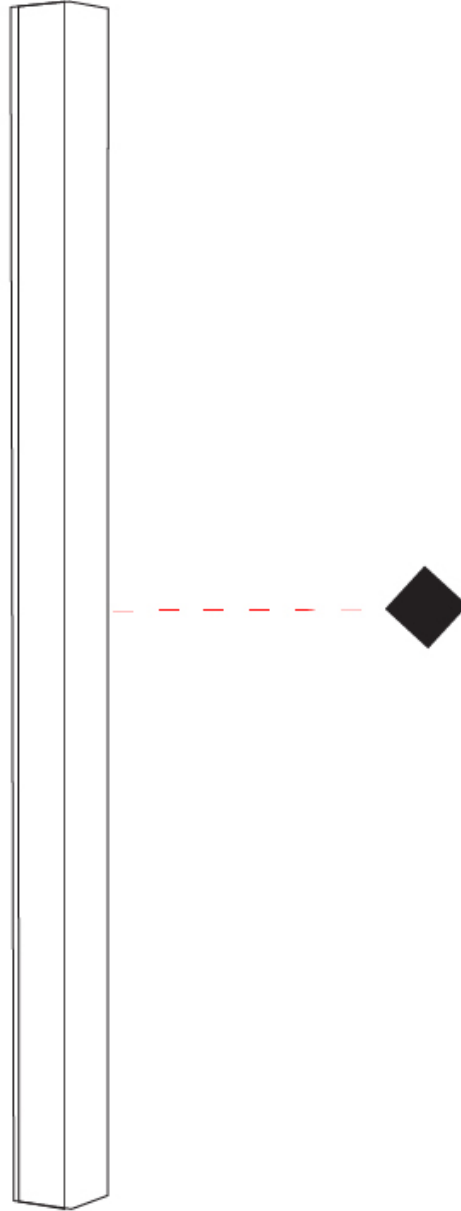

LED40 SURFACE

D72006-

PROJECT

TYPE

SPECIFIER

QUANTITY

DATE

D