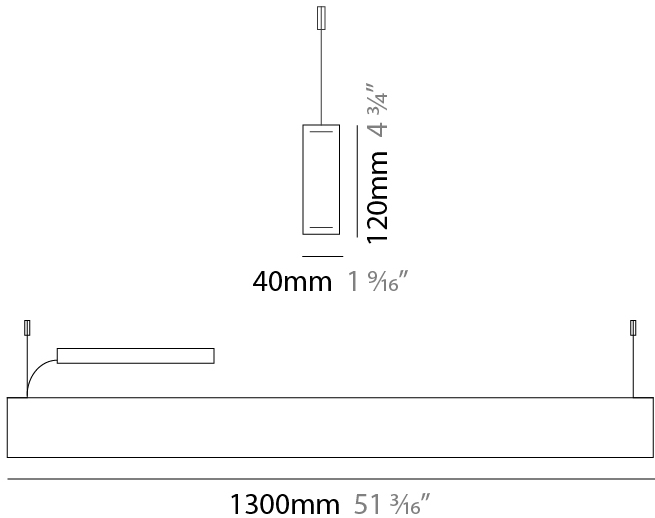

PROJECT _____
TYPE _____
SPECIFIER _____
QUANTITY _____
DATE _____

LED120 SUSPENSION

D71025-

base number
Color   Finish
Temperature   Options

1. To build a product code in our configurator select the specify button on the base model # product page
2. To build a manual product code on this datasheet choose from the options listed below in blue font and add the suffix to the base model #

GENERAL

Series: Woodlin
Subseries: LED120
Brand: Tunto
Division: Design
Mounting Type: Suspension
Mounting Location: Ceiling
Subcategory: Profile

PHYSICAL

Shape: Rectangle
Length (mm): 1300
Length (in): 51 ³/₁₆
Width (mm): 40
Width (in): 1 ⁹/₁₆
Height (mm): 120
Height (in): 4 ³/₄
Max. Overall Height (mm): 2120
Max. Overall Height (in): 83 ⁷/₁₆
Light Distribution: Direct / Indirect
Diffuser: Opal
Fixture Finish: [WAL](#) / [ASH](#) / [OAK](#) / [BLK](#) / [WHI](#)
Fixture Material: Wood
Cable Details: 2000mm / 78 3/4"

ELECTRICAL

Lamp Type: LED
Input Wattage (W): 60
Total Output Wattage (W): 50.1
Dimming: Tri-Mode (Non-Dimming and Phase Dimming (120Vac only) and 0-10V Dimming)
Driver Included: Yes
Driver Location: Integrated
Driver Type: Constant Current - Universal
Driver Class: Class 2
Input Voltage (V): 120 - 277
Constant Current (MA): 700

LED

Color Temperature (°K): [2700](#) / [3000](#) / [4000](#)
Max. Delivered Lumen (lm): 3260
CRI: >93 CRI
Lamp Life (hrs): 50000

OPTICAL

RATINGS AND CERTIFICATIONS

Certified By: Certified for North American Standards
IP rating: IP20