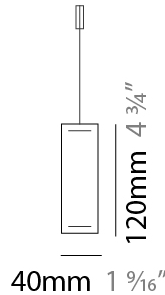

PROJECT _____
TYPE _____
SPECIFIER _____
QUANTITY _____
DATE _____

LED120 SUSPENSION

D71024-

base number
Color   Finish
Temperature   Options

1. To build a product code in our configurator select the specify button on the base model # product page
2. To build a manual product code on this datasheet choose from the options listed below in blue font and add the suffix to the base model #

GENERAL

Series: Woodlin
Subseries: LED120
Brand: Tunto
Division: Design
Mounting Type: Suspension
Mounting Location: Ceiling
Subcategory: Profile

PHYSICAL

Shape: Rectangle
Length (mm): 1000
Length (in): 39 ³/₈
Width (mm): 40
Width (in): 1 ⁹/₁₆
Height (mm): 120
Height (in): 4 ³/₄
Max. Overall Height (mm): 2120
Max. Overall Height (in): 83 ⁷/₁₆
Light Distribution: Direct / Indirect
Diffuser: Opal
Fixture Finish: [WAL / ASH / OAK / BLK / WHI](#)
Fixture Material: Wood
Cable Details: 2000mm / 78 3/4"

ELECTRICAL

Lamp Type: LED
Input Wattage (W): 46
Total Output Wattage (W): 38
Dimming: Tri-Mode (Non-Dimming and Phase Dimming (120Vac only) and 0-10V Dimming)
Driver Included: Yes
Driver Location: Integrated
Driver Type: Constant Current - Universal
Driver Class: Class 2
Input Voltage (V): 120 - 277
Constant Current (MA): 700

LED

Color Temperature (°K): [2700 / 3000 / 4000](#)
Max. Delivered Lumen (lm): 2200
CRI: >93 CRI
Lamp Life (hrs): 50000

OPTICAL

RATINGS AND CERTIFICATIONS

Certified By: Certified for North American Standards
IP rating: IP20