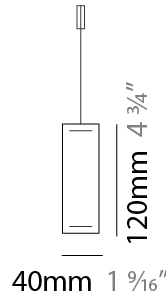

PROJECT
TYPE
SPECIFIER
QUANTITY
DATE

LED120 SUSPENSION

D71024-

base number   Color   Finish
Temperature   Options

1. To build a product code in our configurator select the specify button on the base model # product page
2. To build a manual product code on this datasheet choose from the options listed below in blue font and add the suffix to the base model #

GENERAL

Series: Woodlin
Subseries: LED120
Brand: Tunto
Division: Design
Mounting Type: Suspension
Mounting Location: Ceiling
Subcategory: Profile

PHYSICAL

Shape: Rectangle
Length (mm): 1000
Length (in): 39 3/8
Width (mm): 40
Width (in): 1 9/16
Height (mm): 120
Height (in): 4 3/4
Max. Overall Height (mm): 2120
Max. Overall Height (in): 83 7/16
Light Distribution: Direct / Indirect
Diffuser: Opal
Fixture Finish: WAL / ASH / OAK / BLK / WHI
Fixture Material: Wood
Cable Details: 2000mm / 78 3/4"

ELECTRICAL

Lamp Type: LED
Input Wattage (W): 46
Total Output Wattage (W): 38
Dimming: Tri-Mode (Non-Dimming and Phase Dimming (120Vac only) and 0-10V Dimming)
Driver Included: Yes
Driver Location: Integrated
Driver Type: Constant Current - Universal
Driver Class: Class 2
Input Voltage (V): 120 - 277
Constant Current (MA): 700

LED

Color Temperature (°K): 2700 / 3000 / 4000
Max. Delivered Lumen (lm): 2200
CRI: >93 CRI
Lamp Life (hrs): 50000

OPTICAL

RATINGS AND CERTIFICATIONS

Certified By: Certified for North American Standards
IP rating: IP20