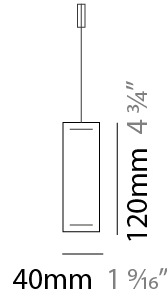

PROJECT	_____
TYPE	_____
SPECIFIER	_____
QUANTITY	_____
DATE	_____

LED120 SUSPENSION

D71026-

base number
Color   Finish
Temperature   Options

1. To build a product code in our configurator select the specify button on the base model # product page
2. To build a manual product code on this datasheet choose from the options listed below in blue font and add the suffix to the base model #

GENERAL

Series: Woodlin
Subseries: LED120
Brand: Tunto
Division: Design
Mounting Type: Suspension
Mounting Location: Ceiling
Subcategory: Profile

PHYSICAL

Shape: Rectangle
Length (mm): 1600
Length (in): 63
Width (mm): 40
Width (in): 1 9/16
Height (mm): 120
Height (in): 4 3/4
Max. Overall Height (mm): 2120
Max. Overall Height (in): 83 7/16
Light Distribution: Direct / Indirect
Diffuser: Opal
Fixture Finish: [WAL](#) / [ASH](#) / [OAK](#) / [BLK](#) / [WHI](#)
Fixture Material: Wood
Cable Details: 2000mm / 78 3/4"

ELECTRICAL

Lamp Type: LED
Input Wattage (W): 74
Total Output Wattage (W): 63
Dimming: Tri-Mode (Non-Dimming and Phase Dimming (120Vac only) and 0-10V Dimming)
Driver Included: Yes
Driver Location: Integrated
Driver Type: Constant Current - Universal
Driver Class: Class 2
Input Voltage (V): 120 - 277
Constant Current (MA): 700

LED

Color Temperature (°K): [2700](#) / [3000](#) / [4000](#)
Max. Delivered Lumen (lm): 3600
CRI: >93 CRI
Lamp Life (hrs): 50000

OPTICAL

RATINGS AND CERTIFICATIONS

Certified By: Certified for North American Standards
IP rating: IP20

1600mm 63"