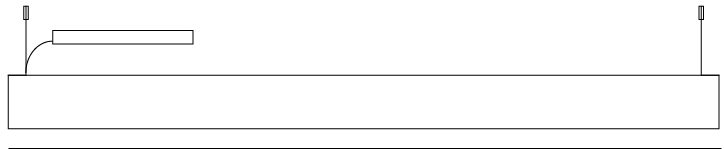

PROJECT	_____
TYPE	_____
SPECIFIER	_____
QUANTITY	_____
DATE	_____

LED120 SUSPENSION

D71026-

base number
Color   Finish
Temperature   Options

1. To build a product code in our configurator select the specify button on the base model # product page
2. To build a manual product code on this datasheet choose from the options listed below in blue font and add the suffix to the base model #

GENERAL

Series: Woodlin
Subseries: LED120
Brand: Tunto
Division: Design
Mounting Type: Suspension
Mounting Location: Ceiling
Subcategory: Profile

PHYSICAL

Shape: Rectangle
Length (mm): 1600
Length (in): 63
Width (mm): 40
Width (in): 1 9/16
Height (mm): 120
Height (in): 4 3/4
Max. Overall Height (mm): 2120
Max. Overall Height (in): 83 7/16
Light Distribution: Direct / Indirect
Diffuser: Opal
Fixture Finish: [WAL](#) / [ASH](#) / [OAK](#) / [BLK](#) / [WHI](#)
Fixture Material: Wood
Cable Details: 2000mm / 78 3/4"

ELECTRICAL

Lamp Type: LED
Input Wattage (W): 74
Total Output Wattage (W): 63
Dimming: Tri-Mode (Non-Dimming and Phase Dimming (120Vac only) and 0-10V Dimming)
Driver Included: Yes
Driver Location: Integrated
Driver Type: Constant Current - Universal
Driver Class: Class 2
Input Voltage (V): 120 - 277
Constant Current (MA): 700

LED

Color Temperature (°K): [2700](#) / [3000](#) / [4000](#)
Max. Delivered Lumen (lm): 3600
CRI: >93 CRI
Lamp Life (hrs): 50000

OPTICAL

RATINGS AND CERTIFICATIONS

Certified By: Certified for North American Standards
IP rating: IP20

1600mm 63"