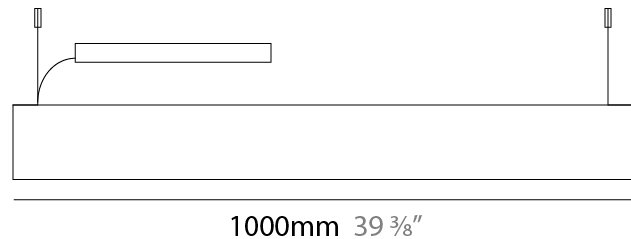

PROJECT
TYPE
SPECIFIER
QUANTITY
DATE

LED120 SUSPENSION

D71024-

base number   Color   Finish
Temperature   Options

1. To build a product code in our configurator select the specify button on the base model # product page
2. To build a manual product code on this datasheet choose from the options listed below in blue font and add the suffix to the base model #

GENERAL

Series: Woodlin
Subseries: LED120
Brand: Tunto
Division: Design
Mounting Type: Suspension
Mounting Location: Ceiling
Subcategory: Profile

PHYSICAL

Shape: Rectangle
Length (mm): 1000
Length (in): 39 3/8
Width (mm): 40
Width (in): 1 9/16
Height (mm): 120
Height (in): 4 3/4
Max. Overall Height (mm): 2120
Max. Overall Height (in): 83 7/16
Light Distribution: Direct / Indirect
Diffuser: Opal
Fixture Finish: WAL / ASH / OAK / BLK / WHI
Fixture Material: Wood
Cable Details: 2000mm / 78 3/4"

ELECTRICAL

Lamp Type: LED
Input Wattage (W): 46
Total Output Wattage (W): 38
Dimming: Tri-Mode (Non-Dimming and Phase Dimming (120Vac only) and 0-10V Dimming)
Driver Included: Yes
Driver Location: Integrated
Driver Type: Constant Current - Universal
Driver Class: Class 2
Input Voltage (V): 120 - 277
Constant Current (MA): 700

LED

Color Temperature (°K): 2700 / 3000 / 4000
Max. Delivered Lumen (lm): 2200
CRI: >93 CRI
Lamp Life (hrs): 50000

OPTICAL

RATINGS AND CERTIFICATIONS

Certified By: Certified for North American Standards
IP rating: IP20