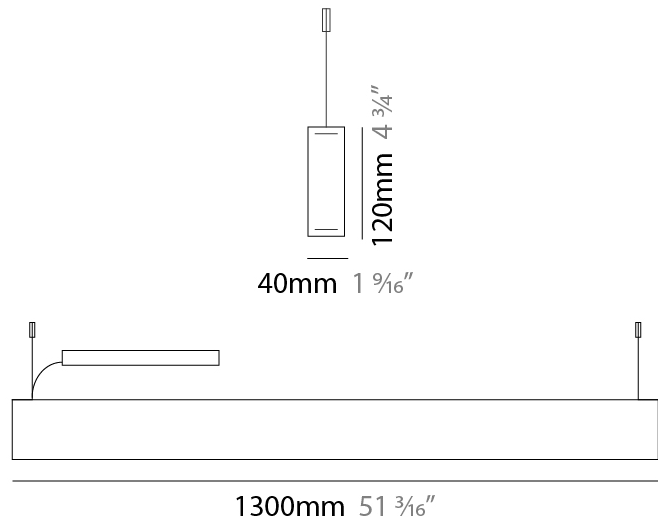

PROJECT _____
TYPE _____
SPECIFIER _____
QUANTITY _____
DATE _____

LED120 SUSPENSION

D71025-

base number
Color   Finish
Temperature   Options

1. To build a product code in our configurator select the specify button on the base model # product page
2. To build a manual product code on this datasheet choose from the options listed below in blue font and add the suffix to the base model #

GENERAL

Series: Woodlin
Subseries: LED120
Brand: Tunto
Division: Design
Mounting Type: Suspension
Mounting Location: Ceiling
Subcategory: Profile

PHYSICAL

Shape: Rectangle
Length (mm): 1300
Length (in): 51 ³/₁₆
Width (mm): 40
Width (in): 1 ⁹/₁₆
Height (mm): 120
Height (in): 4 ³/₄
Max. Overall Height (mm): 2120
Max. Overall Height (in): 83 ⁷/₁₆
Light Distribution: Direct / Indirect
Diffuser: Opal
Fixture Finish: [WAL](#) / [ASH](#) / [OAK](#) / [BLK](#) / [WHI](#)
Fixture Material: Wood
Cable Details: 2000mm / 78 3/4"

ELECTRICAL

Lamp Type: LED
Input Wattage (W): 60
Total Output Wattage (W): 50.1
Dimming: Tri-Mode (Non-Dimming and Phase Dimming (120Vac only) and 0-10V Dimming)
Driver Included: Yes
Driver Location: Integrated
Driver Type: Constant Current - Universal
Driver Class: Class 2
Input Voltage (V): 120 - 277
Constant Current (MA): 700

LED

Color Temperature (°K): [2700](#) / [3000](#) / [4000](#)
Max. Delivered Lumen (lm): 3260
CRI: >93 CRI
Lamp Life (hrs): 50000

OPTICAL

RATINGS AND CERTIFICATIONS

Certified By: Certified for North American Standards
IP rating: IP20