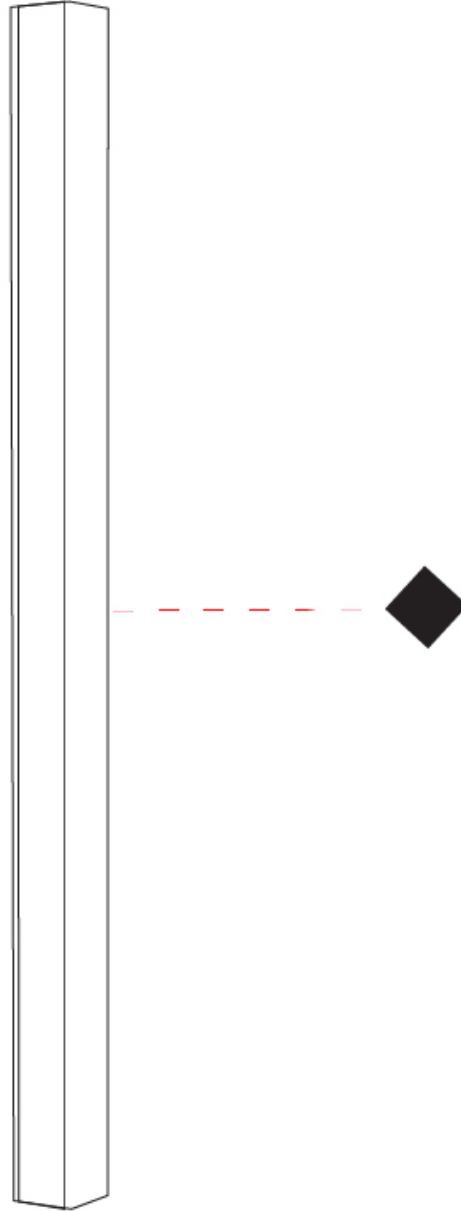

LED40 SURFACE

D72005-

PROJECT

TYPE

SPECIFIER

QUANTITY

DATE

D