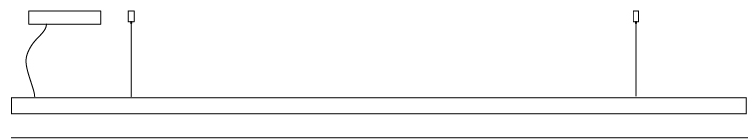

PROJECT
TYPE
SPECIFIER
QUANTITY
DATE

LED28 SUSPENSION

D71009-

base number
Color   Finish
Temperature   Options

1. To build a product code in our configurator select the specify button on the base model # product page
2. To build a manual product code on this datasheet choose from the options listed below in blue font and add the suffix to the base model #

GENERAL

Series: Woodlin
Subseries: LED28
Brand: Tunto
Division: Design
Mounting Type: Suspension
Mounting Location: Ceiling
Subcategory: Profile

PHYSICAL

Shape: Rectangle
Length (mm): 1200
Length (in): 47 1/4
Width (mm): 28
Width (in): 1 1/8
Height (mm): 28
Height (in): 1 1/8
Max. Overall Height (mm): 2028
Max. Overall Height (in): 79 13/16
Light Distribution: Direct
Diffuser: Opal
Fixture Finish: [WAL](#) / [ASH](#) / [OAK](#) / [BLK](#) / [WHI](#)
Fixture Material: Wood
Cable Details: 2000mm / 78 3/4"

ELECTRICAL

Lamp Type: LED
Input Wattage (W): 25
Total Output Wattage (W): 20.9
Dimming: Tri-Mode (Non-Dimming and Phase Dimming (120Vac only) and 0-10V Dimming)
Driver Included: Yes
Driver Location: Integrated
Driver Type: Constant Current - Universal
Driver Class: Class 2
Input Voltage (V): 120 - 277
Constant Current (MA): 700

LED

Color Temperature (°K): [2700](#) / [3000](#) / [4000](#)
Max. Delivered Lumen (lm): 1300 Standard 3000K
CRI: >93 CRI
Lamp Life (hrs): 50000

OPTICAL

RATINGS AND CERTIFICATIONS

Certified By: Certified for North American Standards
IP rating: IP20

1200mm 47 1/4"

28mm 1 1/8"

Direct