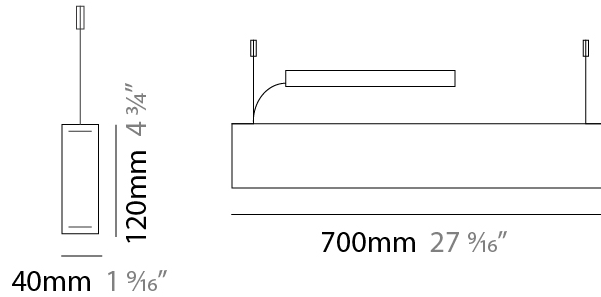

PROJECT
TYPE
SPECIFIER
QUANTITY
DATE

LED120 SUSPENSION

D71023-

base number
Color   Finish
Temperature   Options

1. To build a product code in our configurator select the specify button on the base model # product page
2. To build a manual product code on this datasheet choose from the options listed below in blue font and add the suffix to the base model #

GENERAL

Series: Woodlin
Subseries: LED120
Brand: Tunto
Division: Design
Mounting Type: Suspension
Mounting Location: Ceiling
Subcategory: Profile

PHYSICAL

Shape: Rectangle
Length (mm): 700
Length (in): 27 ⁹/₁₆"
Width (mm): 40
Width (in): 1 ⁹/₁₆"
Height (mm): 120
Height (in): 4 ³/₄"
Max. Overall Height (mm): 2120
Max. Overall Height (in): 83 ⁷/₁₆"
Light Distribution: Direct / Indirect
Diffuser: Opal
Fixture Finish: [WAL / ASH / OAK / BLK / WHI](#)
Fixture Material: Wood
Cable Details: 2000mm / 78 3/4"

ELECTRICAL

Lamp Type: LED
Input Wattage (W): 32
Total Output Wattage (W): 25.3
Dimming: Tri-Mode (Non-Dimming and Phase Dimming (120Vac only) and 0-10V Dimming)
Driver Included: Yes
Driver Location: Integrated
Driver Type: Constant Current - Universal
Driver Class: Class 2
Input Voltage (V): 120 - 277
Constant Current (MA): 700

LED

Color Temperature (°K): [2700 / 3000 / 4000](#)
Max. Delivered Lumen (lm): 1500
CRI: >93 CRI
Lamp Life (hrs): 50000

OPTICAL

RATINGS AND CERTIFICATIONS

Certified By: Certified for North American Standards
IP rating: IP20