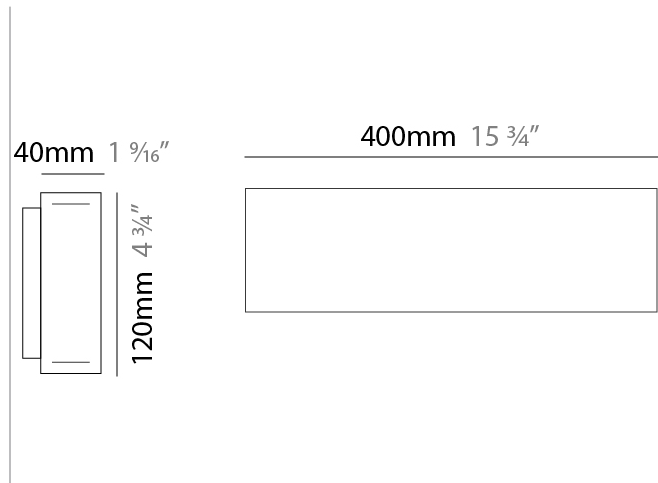

LED120 SURFACE

D73028-

base number   Color   Finish
Temperature   Options

1. To build a product code in our configurator select the specify button on the base model # product page
2. To build a manual product code on this datasheet choose from the options listed below in blue font and add the suffix to the base model #

GENERAL

Series: Woodlin
Subseries: LED120
Brand: Tunto
Division: Design
Mounting Type: Surface
Mounting Location: Wall
Subcategory: Profile

PHYSICAL

Shape: Rectangle
Length (mm): 400
Length (in): 15 3/4
Width (mm): 40
Width (in): 1 9/16
Height (mm): 120
Height (in): 4 3/4
Extension (mm): 40
Extension (in): 1 9/16
Light Distribution: Direct / Indirect
Diffuser: Opal
Fixture Finish: WAL / ASH / OAK / BLK / WHI
Fixture Material: Wood

ELECTRICAL

Lamp Type: LED
Input Wattage (W): 16
Total Output Wattage (W): 12.6
Dimming: Tri-Mode (Non-Dimming and Phase Dimming (120Vac only) and 0-10V Dimming)
Driver Included: Yes
Driver Location: Remote
Driver Type: Constant Current - Universal
Driver Class: Class 2
Housing: ENCP3
Input Voltage (V): 120 - 277
Constant Current (MA): 700

LED

Color Temperature (°K): 2700 / 3000 / 4000
Max. Delivered Lumen (lm): 800
CRI: >93 CRI
Lamp Life (hrs): 50000

OPTICAL

RATINGS AND CERTIFICATIONS

Certified By: Certified for North American Standards
IP rating: IP20

PROJECT
TYPE
SPECIFIER
QUANTITY
DATE