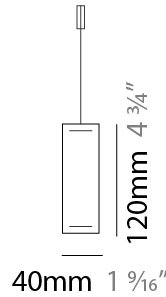

LED120 SUSPENSION

D71024-

base number
Color   Finish
Temperature   Options

1. To build a product code in our configurator select the specify button on the base model # product page
2. To build a manual product code on this datasheet choose from the options listed below in blue font and add the suffix to the base model #

GENERAL

Series: Woodlin
Subseries: LED120
Brand: Tunto
Division: Design
Mounting Type: Suspension
Mounting Location: Ceiling
Subcategory: Profile

PHYSICAL

Shape: Rectangle
Length (mm): 1000
Length (in): 39 ³/₈
Width (mm): 40
Width (in): 1 ⁹/₁₆
Height (mm): 120
Height (in): 4 ³/₄
Max. Overall Height (mm): 2120
Max. Overall Height (in): 83 ⁷/₁₆
Light Distribution: Direct / Indirect
Diffuser: Opal
Fixture Finish: [WAL](#) / [ASH](#) / [OAK](#) / [BLK](#) / [WHI](#)
Fixture Material: Wood
Cable Details: 2000mm / 78 3/4"

ELECTRICAL

Lamp Type: LED
Input Wattage (W): 46
Total Output Wattage (W): 38
Dimming: Tri-Mode (Non-Dimming and Phase Dimming (120Vac only) and 0-10V Dimming)
Driver Included: Yes
Driver Location: Integrated
Driver Type: Constant Current - Universal
Driver Class: Class 2
Input Voltage (V): 120 - 277
Constant Current (MA): 700

LED

Color Temperature (°K): [2700](#) / [3000](#) / [4000](#)
Max. Delivered Lumen (lm): 2200
CRI: >93 CRI
Lamp Life (hrs): 50000

OPTICAL

RATINGS AND CERTIFICATIONS

Certified By: Certified for North American Standards
IP rating: IP20

PROJECT
TYPE
SPECIFIER
QUANTITY
DATE