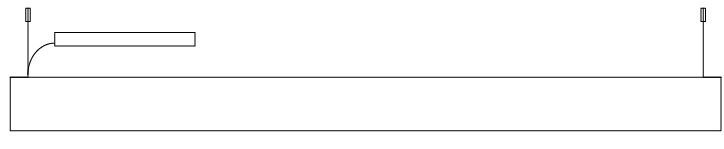

PROJECT	
TYPE	
SPECIFIER	
QUANTITY	
DATE	

LED120 SUSPENSION

D71026-

base number   Color   Finish
Temperature   Options

1. To build a product code in our configurator select the specify button on the base model # product page
2. To build a manual product code on this datasheet choose from the options listed below in blue font and add the suffix to the base model #

GENERAL

Series: Woodlin
Subseries: LED120
Brand: Tunto
Division: Design
Mounting Type: Suspension
Mounting Location: Ceiling
Subcategory: Profile

PHYSICAL

Shape: Rectangle
Length (mm): 1600
Length (in): 63
Width (mm): 40
Width (in): 1 9/16
Height (mm): 120
Height (in): 4 3/4
Max. Overall Height (mm): 2120
Max. Overall Height (in): 83 7/16
Light Distribution: Direct / Indirect
Diffuser: Opal
Fixture Finish: [WAL](#) / [ASH](#) / [OAK](#) / [BLK](#) / [WHI](#)
Fixture Material: Wood
Cable Details: 2000mm / 78 3/4"

ELECTRICAL

Lamp Type: LED
Input Wattage (W): 74
Total Output Wattage (W): 63
Dimming: Tri-Mode (Non-Dimming and Phase Dimming (120Vac only) and 0-10V Dimming)
Driver Included: Yes
Driver Location: Integrated
Driver Type: Constant Current - Universal
Driver Class: Class 2
Input Voltage (V): 120 - 277
Constant Current (MA): 700

LED

Color Temperature (°K): [2700](#) / [3000](#) / [4000](#)
Max. Delivered Lumen (lm): 3600
CRI: >93 CRI
Lamp Life (hrs): 50000

OPTICAL

RATINGS AND CERTIFICATIONS

Certified By: Certified for North American Standards
IP rating: IP20

1600mm 63"