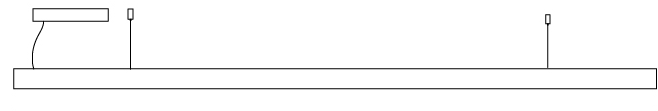

PROJECT
TYPE
SPECIFIER
QUANTITY
DATE

LED40 SUSPENSION

D71005-

base number
Color   Finish
Temperature   Options

1. To build a product code in our configurator select the specify button on the base model # product page
2. To build a manual product code on this datasheet choose from the options listed below in blue font and add the suffix to the base model #

GENERAL

Series: Woodlin
Subseries: LED40
Brand: Tunto
Division: Design
Mounting Type: Suspension
Mounting Location: Ceiling
Subcategory: Profile

PHYSICAL

Shape: Rectangle
Length (mm): 1300
Length (in): 51 ³/₁₆"
Width (mm): 400
Width (in): 15 ³/₄"
Height (mm): 40
Height (in): 1 ⁹/₁₆"
Max. Overall Height (mm): 2040
Max. Overall Height (in): 80 ⁷/₁₆"
Light Distribution: Direct
Diffuser: Opal
Fixture Finish: [WAL / ASH / OAK / BLK / WHI](#)
Fixture Material: Wood

ELECTRICAL

Lamp Type: LED
Input Wattage (W): 30
Total Output Wattage (W): 25.4
Dimming: Tri-Mode (Non-Dimming and Phase Dimming (120Vac only) and 0-10V Dimming)
Driver Included: Yes
Driver Location: Integrated
Driver Type: Constant Current - Universal
Driver Class: Class 2
Input Voltage (V): 120 - 277
Constant Current (MA): 700

LED

Color Temperature (°K): 3000
Max. Delivered Lumen (lm): 1550
CRI: >93 CRI
Lamp Life (hrs): 50000

OPTICAL

RATINGS AND CERTIFICATIONS

Certified By: Certified for North American Standards
IP rating: IP20

1300mm 51 ³/₁₆"

40mm 1 ⁹/₁₆"

Direct