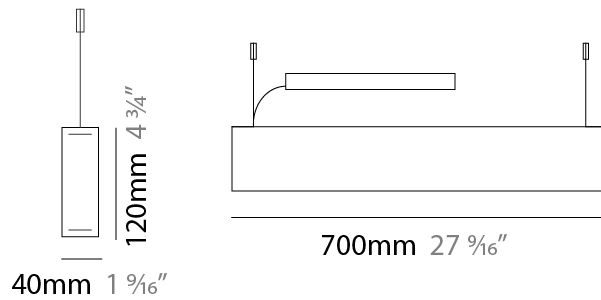

LED120 SUSPENSION

D71023-

base number
Color   Finish
Temperature   Options

1. To build a product code in our configurator select the specify button on the base model # product page
2. To build a manual product code on this datasheet choose from the options listed below in blue font and add the suffix to the base model #

GENERAL

Series: Woodlin
Subseries: LED120
Brand: Tunto
Division: Design
Mounting Type: Suspension
Mounting Location: Ceiling
Subcategory: Profile

PHYSICAL

Shape: Rectangle
Length (mm): 700
Length (in): 27 ⁹/₁₆
Width (mm): 40
Width (in): 1 ⁹/₁₆
Height (mm): 120
Height (in): 4 ³/₄
Max. Overall Height (mm): 2120
Max. Overall Height (in): 83 ⁷/₁₆
Light Distribution: Direct / Indirect
Diffuser: Opal
Fixture Finish: [WAL / ASH / OAK / BLK / WHI](#)
Fixture Material: Wood
Cable Details: 2000mm / 78 3/4"

ELECTRICAL

Lamp Type: LED
Input Wattage (W): 32
Total Output Wattage (W): 25.3
Dimming: Tri-Mode (Non-Dimming and Phase Dimming (120Vac only) and 0-10V Dimming)
Driver Included: Yes
Driver Location: Integrated
Driver Type: Constant Current - Universal
Driver Class: Class 2
Input Voltage (V): 120 - 277
Constant Current (MA): 700

LED

Color Temperature (°K): [2700 / 3000 / 4000](#)
Max. Delivered Lumen (lm): 1500
CRI: >93 CRI
Lamp Life (hrs): 50000

OPTICAL

RATINGS AND CERTIFICATIONS

Certified By: Certified for North American Standards
IP rating: IP20

PROJECT
TYPE
SPECIFIER
QUANTITY
DATE