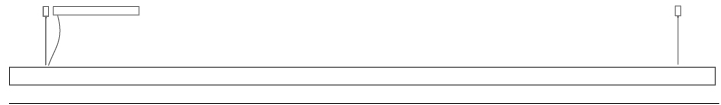

PROJECT
TYPE
SPECIFIER
QUANTITY
DATE

LED60 SUSPENSION

D71019- -

base number
Color   Temperature   Finish   Options

1. To build a product code in our configurator select the specify button on the base model # product page
2. To build a manual product code on this datasheet choose from the options listed below in blue font and add the suffix to the base model #

GENERAL

Series: Woodlin
Subseries: LED60
Brand: Tunto
Division: Design
Mounting Type: Suspension
Mounting Location: Ceiling
Subcategory: Profile

PHYSICAL

Shape: Rectangle
Length (mm): 2000
Length (in): 78 ¾
Width (mm): 60
Width (in): 2 ⅜
Height (mm): 60
Height (in): 2 ⅜
Max. Overall Height (mm): 2060
Max. Overall Height (in): 81 ⅞
Light Distribution: Direct
Diffuser: Opal
Fixture Finish: [WAL / ASH / OAK / BLK / WHI](#)
Fixture Material: Wood
Cable Details: 2000mm / 78 ¾"

ELECTRICAL

Lamp Type: LED
Input Wattage (W): 90
Total Output Wattage (W): 75.9
Dimming: Tri-Mode (Non-Dimming and Phase Dimming (120Vac only) and 0-10V Dimming)
Driver Included: Yes
Driver Location: Integrated
Driver Type: Constant Current - Universal
Driver Class: Class 2
Input Voltage (V): 120 - 277
Constant Current (MA): 700

LED

Color Temperature (°K): [2700 / 3000 / 4000](#)
Max. Delivered Lumen (lm): 6550
CRI: >93 CRI
Lamp Life (hrs): 50000

OPTICAL

RATINGS AND CERTIFICATIONS

Certified By: Certified for North American Standards
IP rating: IP20

2000mm 78 ¾"

60mm 2 ⅜"

Direct