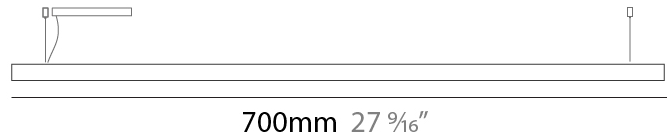

LED60 SUSPENSION

D71015- -

base number
Color   Finish
Temperature   Options

1. To build a product code in our configurator select the specify button on the base model # product page
2. To build a manual product code on this datasheet choose from the options listed below in blue font and add the suffix to the base model #

GENERAL

Series: Woodlin
Subseries: LED60
Brand: Tunto
Division: Design
Mounting Type: Suspension
Mounting Location: Ceiling
Subcategory: Profile

PHYSICAL

Shape: Rectangle
Length (mm): 700
Length (in): 27 ⁹/₁₆
Width (mm): 60
Width (in): 2 ³/₈
Height (mm): 60
Height (in): 2 ³/₈
Max. Overall Height (mm): 2060
Max. Overall Height (in): 81 ¹/₈
Light Distribution: Direct
Diffuser: Opal
Fixture Finish: [WAL / ASH / OAK / BLK / WHI](#)
Fixture Material: Wood
Cable Details: 2000mm / 78 3/4"

ELECTRICAL

Lamp Type: LED
Input Wattage (W): 29
Total Output Wattage (W): 25.3
Dimming: Tri-Mode (Non-Dimming and Phase Dimming (120Vac only) and 0-10V Dimming)
Driver Included: Yes
Driver Location: Integrated
Driver Type: Constant Current - Universal
Driver Class: Class 2
Input Voltage (V): 120 - 277
Constant Current (MA): 700

LED

Color Temperature (°K): [2700 / 3000 / 4000](#)
Max. Delivered Lumen (lm): 2180
CRI: >93 CRI
Lamp Life (hrs): 50000

OPTICAL

RATINGS AND CERTIFICATIONS

Certified By: Certified for North American Standards
IP rating: IP20

PROJECT	_____
TYPE	_____
SPECIFIER	_____
QUANTITY	_____
DATE	_____