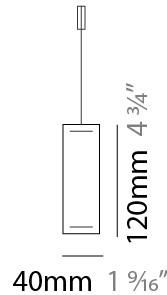

PROJECT	
TYPE	
SPECIFIER	
QUANTITY	
DATE	

LED120 SUSPENSION

D71026-

base number   Color   Finish
Temperature   Options

1. To build a product code in our configurator select the specify button on the base model # product page
2. To build a manual product code on this datasheet choose from the options listed below in blue font and add the suffix to the base model #

GENERAL

Series: Woodlin
Subseries: LED120
Brand: Tunto
Division: Design
Mounting Type: Suspension
Mounting Location: Ceiling
Subcategory: Profile

PHYSICAL

Shape: Rectangle
Length (mm): 1600
Length (in): 63
Width (mm): 40
Width (in): 1 9/16
Height (mm): 120
Height (in): 4 3/4
Max. Overall Height (mm): 2120
Max. Overall Height (in): 83 7/16
Light Distribution: Direct / Indirect
Diffuser: Opal
Fixture Finish: [WAL](#) / [ASH](#) / [OAK](#) / [BLK](#) / [WHI](#)
Fixture Material: Wood
Cable Details: 2000mm / 78 3/4"

ELECTRICAL

Lamp Type: LED
Input Wattage (W): 74
Total Output Wattage (W): 63
Dimming: Tri-Mode (Non-Dimming and Phase Dimming (120Vac only) and 0-10V Dimming)
Driver Included: Yes
Driver Location: Integrated
Driver Type: Constant Current - Universal
Driver Class: Class 2
Input Voltage (V): 120 - 277
Constant Current (MA): 700

LED

Color Temperature (°K): [2700](#) / [3000](#) / [4000](#)
Max. Delivered Lumen (lm): 3600
CRI: >93 CRI
Lamp Life (hrs): 50000

OPTICAL

RATINGS AND CERTIFICATIONS

Certified By: Certified for North American Standards
IP rating: IP20

1600mm 63"