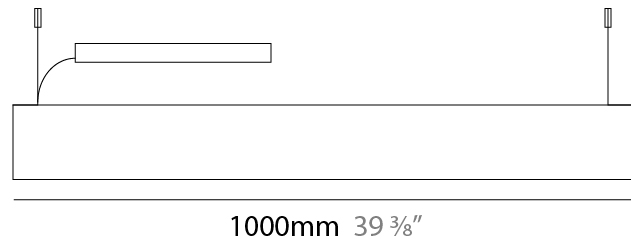

LED120 SUSPENSION

D71024-

base number
Color   Finish
Temperature   Options

1. To build a product code in our configurator select the specify button on the base model # product page
2. To build a manual product code on this datasheet choose from the options listed below in blue font and add the suffix to the base model #

GENERAL

Series: Woodlin
Subseries: LED120
Brand: Tunto
Division: Design
Mounting Type: Suspension
Mounting Location: Ceiling
Subcategory: Profile

PHYSICAL

Shape: Rectangle
Length (mm): 1000
Length (in): 39 ³/₈
Width (mm): 40
Width (in): 1 ⁹/₁₆
Height (mm): 120
Height (in): 4 ³/₄
Max. Overall Height (mm): 2120
Max. Overall Height (in): 83 ⁷/₁₆
Light Distribution: Direct / Indirect
Diffuser: Opal
Fixture Finish: [WAL](#) / [ASH](#) / [OAK](#) / [BLK](#) / [WHI](#)
Fixture Material: Wood
Cable Details: 2000mm / 78 3/4"

ELECTRICAL

Lamp Type: LED
Input Wattage (W): 46
Total Output Wattage (W): 38
Dimming: Tri-Mode (Non-Dimming and Phase Dimming (120Vac only) and 0-10V Dimming)
Driver Included: Yes
Driver Location: Integrated
Driver Type: Constant Current - Universal
Driver Class: Class 2
Input Voltage (V): 120 - 277
Constant Current (MA): 700

LED

Color Temperature (°K): [2700](#) / [3000](#) / [4000](#)
Max. Delivered Lumen (lm): 2200
CRI: >93 CRI
Lamp Life (hrs): 50000

OPTICAL

RATINGS AND CERTIFICATIONS

Certified By: Certified for North American Standards
IP rating: IP20

PROJECT
TYPE
SPECIFIER
QUANTITY
DATE