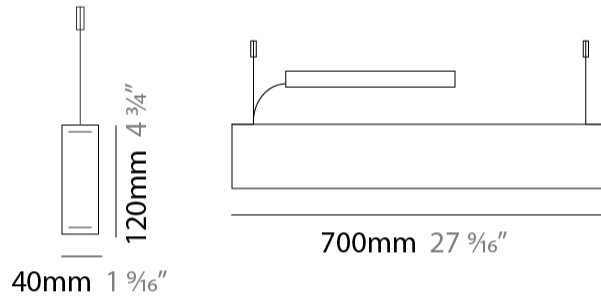

LED120 SUSPENSION

D71023-

base number
Color   Finish
Temperature   Options

1. To build a product code in our configurator select the specify button on the base model # product page
2. To build a manual product code on this datasheet choose from the options listed below in blue font and add the suffix to the base model #

GENERAL

Series: Woodlin
Subseries: LED120
Brand: Tunto
Division: Design
Mounting Type: Suspension
Mounting Location: Ceiling
Subcategory: Profile

PHYSICAL

Shape: Rectangle
Length (mm): 700
Length (in): 27 ⁹/₁₆
Width (mm): 40
Width (in): 1 ⁹/₁₆
Height (mm): 120
Height (in): 4 ³/₄
Max. Overall Height (mm): 2120
Max. Overall Height (in): 83 ⁷/₁₆
Light Distribution: Direct / Indirect
Diffuser: Opal
Fixture Finish: [WAL / ASH / OAK / BLK / WHI](#)
Fixture Material: Wood
Cable Details: 2000mm / 78 3/4"

ELECTRICAL

Lamp Type: LED
Input Wattage (W): 32
Total Output Wattage (W): 25.3
Dimming: Tri-Mode (Non-Dimming and Phase Dimming (120Vac only) and 0-10V Dimming)
Driver Included: Yes
Driver Location: Integrated
Driver Type: Constant Current - Universal
Driver Class: Class 2
Input Voltage (V): 120 - 277
Constant Current (MA): 700

LED

Color Temperature (°K): [2700 / 3000 / 4000](#)
Max. Delivered Lumen (lm): 1500
CRI: >93 CRI
Lamp Life (hrs): 50000

OPTICAL

RATINGS AND CERTIFICATIONS

Certified By: Certified for North American Standards
IP rating: IP20