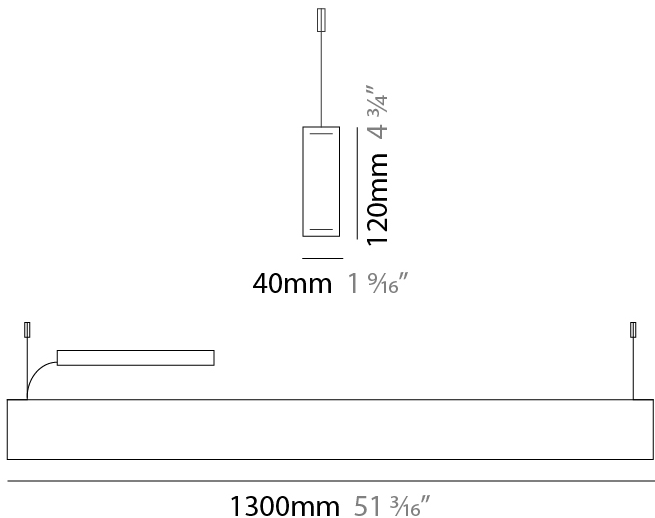

PROJECT	_____
TYPE	_____
SPECIFIER	_____
QUANTITY	_____
DATE	_____

LED120 SUSPENSION

D71025-

base number
Color   Finish
Temperature   Options

1. To build a product code in our configurator select the specify button on the base model # product page
2. To build a manual product code on this datasheet choose from the options listed below in blue font and add the suffix to the base model #

GENERAL

Series: Woodlin
Subseries: LED120
Brand: Tunto
Division: Design
Mounting Type: Suspension
Mounting Location: Ceiling
Subcategory: Profile

PHYSICAL

Shape: Rectangle
Length (mm): 1300
Length (in): 51 ³/₁₆
Width (mm): 40
Width (in): 1 ⁹/₁₆
Height (mm): 120
Height (in): 4 ³/₄
Max. Overall Height (mm): 2120
Max. Overall Height (in): 83 ⁷/₁₆
Light Distribution: Direct / Indirect
Diffuser: Opal
Fixture Finish: [WAL](#) / [ASH](#) / [OAK](#) / [BLK](#) / [WHI](#)
Fixture Material: Wood
Cable Details: 2000mm / 78 3/4"

ELECTRICAL

Lamp Type: LED
Input Wattage (W): 60
Total Output Wattage (W): 50.1
Dimming: Tri-Mode (Non-Dimming and Phase Dimming (120Vac only) and 0-10V Dimming)
Driver Included: Yes
Driver Location: Integrated
Driver Type: Constant Current - Universal
Driver Class: Class 2
Input Voltage (V): 120 - 277
Constant Current (MA): 700

LED

Color Temperature (°K): [2700](#) / [3000](#) / [4000](#)
Max. Delivered Lumen (lm): 3260
CRI: >93 CRI
Lamp Life (hrs): 50000

OPTICAL

RATINGS AND CERTIFICATIONS

Certified By: Certified for North American Standards
IP rating: IP20