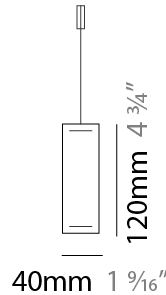

PROJECT _____
TYPE _____
SPECIFIER _____
QUANTITY _____
DATE _____

LED120 SUSPENSION

D71024-

base number
Color   Finish
Temperature   Options

1. To build a product code in our configurator select the specify button on the base model # product page
2. To build a manual product code on this datasheet choose from the options listed below in blue font and add the suffix to the base model #

GENERAL

Series: Woodlin
Subseries: LED120
Brand: Tunto
Division: Design
Mounting Type: Suspension
Mounting Location: Ceiling
Subcategory: Profile

PHYSICAL

Shape: Rectangle
Length (mm): 1000
Length (in): 39 ³/₈
Width (mm): 40
Width (in): 1 ⁹/₁₆
Height (mm): 120
Height (in): 4 ³/₄
Max. Overall Height (mm): 2120
Max. Overall Height (in): 83 ⁷/₁₆
Light Distribution: Direct / Indirect
Diffuser: Opal
Fixture Finish: [WAL](#) / [ASH](#) / [OAK](#) / [BLK](#) / [WHI](#)
Fixture Material: Wood
Cable Details: 2000mm / 78 3/4"

ELECTRICAL

Lamp Type: LED
Input Wattage (W): 46
Total Output Wattage (W): 38
Dimming: Tri-Mode (Non-Dimming and Phase Dimming (120Vac only) and 0-10V Dimming)
Driver Included: Yes
Driver Location: Integrated
Driver Type: Constant Current - Universal
Driver Class: Class 2
Input Voltage (V): 120 - 277
Constant Current (MA): 700

LED

Color Temperature (°K): [2700](#) / [3000](#) / [4000](#)
Max. Delivered Lumen (lm): 2200
CRI: >93 CRI
Lamp Life (hrs): 50000

OPTICAL

RATINGS AND CERTIFICATIONS

Certified By: Certified for North American Standards
IP rating: IP20