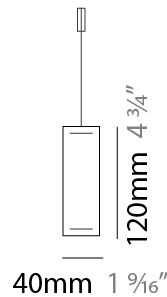

PROJECT	_____
TYPE	_____
SPECIFIER	_____
QUANTITY	_____
DATE	_____

LED120 SUSPENSION

D71026- -

base number   Color   Finish
Temperature   Options

1. To build a product code in our configurator select the specify button on the base model # product page
2. To build a manual product code on this datasheet choose from the options listed below in blue font and add the suffix to the base model #

GENERAL

Series: Woodlin
Subseries: LED120
Brand: Tunto
Division: Design
Mounting Type: Suspension
Mounting Location: Ceiling
Subcategory: Profile

PHYSICAL

Shape: Rectangle
Length (mm): 1600
Length (in): 63
Width (mm): 40
Width (in): 1 9/16
Height (mm): 120
Height (in): 4 3/4
Max. Overall Height (mm): 2120
Max. Overall Height (in): 83 7/16
Light Distribution: Direct / Indirect
Diffuser: Opal
Fixture Finish: WAL / ASH / OAK / BLK / WHI
Fixture Material: Wood
Cable Details: 2000mm / 78 3/4"

ELECTRICAL

Lamp Type: LED
Input Wattage (W): 74
Total Output Wattage (W): 63
Dimming: Tri-Mode (Non-Dimming and Phase Dimming (120Vac only) and 0-10V Dimming)
Driver Included: Yes
Driver Location: Integrated
Driver Type: Constant Current - Universal
Driver Class: Class 2
Input Voltage (V): 120 - 277
Constant Current (MA): 700

LED

Color Temperature (°K): 2700 / 3000 / 4000
Max. Delivered Lumen (lm): 3600
CRI: >93 CRI
Lamp Life (hrs): 50000

OPTICAL

RATINGS AND CERTIFICATIONS

Certified By: Certified for North American Standards
IP rating: IP20

1600mm 63"