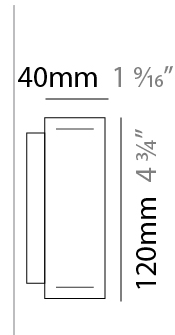

LED120 SURFACE

D73029- -

base number
Color   Finish
Temperature   Options

1. To build a product code in our configurator select the specify button on the base model # product page
2. To build a manual product code on this datasheet choose from the options listed below in blue font and add the suffix to the base model #

GENERAL

Series: Woodlin
Subseries: LED120
Brand: Tunto
Division: Design
Mounting Type: Surface
Mounting Location: Wall
Subcategory: Profile

PHYSICAL

Shape: Rectangle
Length (mm): 700
Length (in): 27 ⁹/₁₆
Width (mm): 40
Width (in): 1 ⁹/₁₆
Height (mm): 120
Height (in): 4 ³/₄
Extension (mm): 40
Extension (in): 1 ⁹/₁₆
Light Distribution: Direct / Indirect
Diffuser: Opal
Fixture Finish: [WAL / ASH / OAK / BLK / WHI](#)
Fixture Material: Wood

ELECTRICAL

Lamp Type: LED
Input Wattage (W): 31
Total Output Wattage (W): 25.3
Dimming: Tri-Mode (Non-Dimming and Phase Dimming (120Vac only) and 0-10V Dimming)
Driver Included: Yes
Driver Location: Remote
Driver Type: Constant Current - Universal
Driver Class: Class 2
Housing: ENCP3
Input Voltage (V): 120 - 277
Constant Current (MA): 700

LED

[Color Temperature (°K): 2700 / 3000 / 4000](#)
Max. Delivered Lumen (lm): 1500
CRI: >93 CRI
Lamp Life (hrs): 50000

OPTICAL

RATINGS AND CERTIFICATIONS

Certified By: Certified for North American Standards
IP rating: IP20

PROJECT
TYPE
SPECIFIER
QUANTITY
DATE

700mm 27 ⁹/₁₆"

Indirect