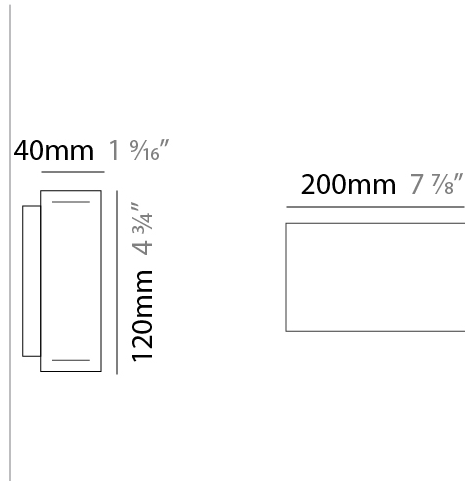

LED120 SURFACE

D73027-

base number
Color   Finish
Temperature   Options

1. To build a product code in our configurator select the specify button on the base model # product page
2. To build a manual product code on this datasheet choose from the options listed below in blue font and add the suffix to the base model #

GENERAL

Series: Woodlin
Subseries: LED120
Brand: Tunto
Division: Design
Mounting Type: Surface
Mounting Location: Wall
Subcategory: Profile

PHYSICAL

Shape: Rectangle
Length (mm): 200
Length (in): 7 ⁷/₈
Width (mm): 40
Width (in): 1 ⁹/₁₆
Height (mm): 120
Height (in): 4 ³/₄
Extension (mm): 40
Extension (in): 1 ⁹/₁₆
Light Distribution: Direct / Indirect
Diffuser: Opal
Fixture Finish: [WAL / ASH / OAK / BLK / WHI](#)
Fixture Material: Wood

ELECTRICAL

Lamp Type: LED
Input Wattage (W): 6
Total Output Wattage (W): 4.5
Dimming: Tri-Mode (Non-Dimming and Phase Dimming (120Vac only) and 0-10V Dimming)
Driver Included: Yes
Driver Location: Remote
Driver Type: Constant Current - Universal
Driver Class: Class 2
Housing: ENCP3
Input Voltage (V): 120 - 277
Constant Current (MA): 500

LED

Color Temperature (°K): [2700 / 3000 / 4000](#)
Max. Delivered Lumen (lm): 300
CRI: >93 CRI
Lamp Life (hrs): 50000

OPTICAL

RATINGS AND CERTIFICATIONS

Certified By: Certified for North American Standards
IP rating: IP20

PROJECT	_____
TYPE	_____
SPECIFIER	_____
QUANTITY	_____
DATE	_____