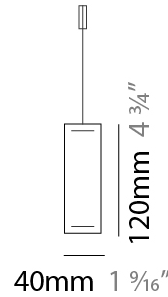

LED120 SUSPENSION

D71024-

base number
Color   Finish
Temperature   Options

1. To build a product code in our configurator select the specify button on the base model # product page
2. To build a manual product code on this datasheet choose from the options listed below in blue font and add the suffix to the base model #

GENERAL

Series: Woodlin
Subseries: LED120
Brand: Tunto
Division: Design
Mounting Type: Suspension
Mounting Location: Ceiling
Subcategory: Profile

PHYSICAL

Shape: Rectangle
Length (mm): 1000
Length (in): 39 ³/₈
Width (mm): 40
Width (in): 1 ⁹/₁₆
Height (mm): 120
Height (in): 4 ³/₄
Max. Overall Height (mm): 2120
Max. Overall Height (in): 83 ⁷/₁₆
Light Distribution: Direct / Indirect
Diffuser: Opal
Fixture Finish: [WAL](#) / [ASH](#) / [OAK](#) / [BLK](#) / [WHI](#)
Fixture Material: Wood
Cable Details: 2000mm / 78 3/4"

ELECTRICAL

Lamp Type: LED
Input Wattage (W): 46
Total Output Wattage (W): 38
Dimming: Tri-Mode (Non-Dimming and Phase Dimming (120Vac only) and 0-10V Dimming)
Driver Included: Yes
Driver Location: Integrated
Driver Type: Constant Current - Universal
Driver Class: Class 2
Input Voltage (V): 120 - 277
Constant Current (MA): 700

LED

Color Temperature (°K): [2700](#) / [3000](#) / [4000](#)
Max. Delivered Lumen (lm): 2200
CRI: >93 CRI
Lamp Life (hrs): 50000

OPTICAL

RATINGS AND CERTIFICATIONS

Certified By: Certified for North American Standards
IP rating: IP20