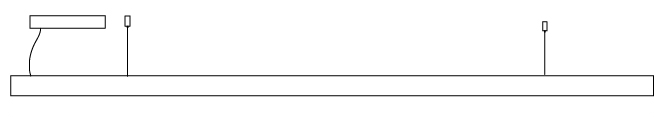

PROJECT	_____
TYPE	_____
SPECIFIER	_____
QUANTITY	_____
DATE	_____

LED40 SUSPENSION

D71005- _____ - _____

base number   Color   Finish
Temperature   Options

1. To build a product code in our configurator select the specify button on the base model # product page
2. To build a manual product code on this datasheet choose from the options listed below in blue font and add the suffix to the base model #

GENERAL

Series: Woodlin
Subseries: LED40
Brand: Tunto
Division: Design
Mounting Type: Suspension
Mounting Location: Ceiling
Subcategory: Profile

PHYSICAL

Shape: Rectangle
Length (mm): 1300
Length (in): 51 ³/₁₆"
Width (mm): 400
Width (in): 15 ³/₄"
Height (mm): 40
Height (in): 1 ⁹/₁₆"
Max. Overall Height (mm): 2040
Max. Overall Height (in): 80 ⁷/₁₆"
Light Distribution: Direct
Diffuser: Opal
Fixture Finish: [WAL / ASH / OAK / BLK / WHI](#)
Fixture Material: Wood

ELECTRICAL

Lamp Type: LED
Input Wattage (W): 30
Total Output Wattage (W): 25.4
Dimming: Tri-Mode (Non-Dimming and Phase Dimming (120Vac only) and 0-10V Dimming)
Driver Included: Yes
Driver Location: Integrated
Driver Type: Constant Current - Universal
Driver Class: Class 2
Input Voltage (V): 120 - 277
Constant Current (MA): 700

LED

[Color Temperature (°K): 3000](#)
Max. Delivered Lumen (lm): 1550
CRI: >93 CRI
Lamp Life (hrs): 50000

OPTICAL

RATINGS AND CERTIFICATIONS

Certified By: Certified for North American Standards
IP rating: IP20

1300mm 51 ³/₁₆"

40mm 1 ⁹/₁₆"

Direct