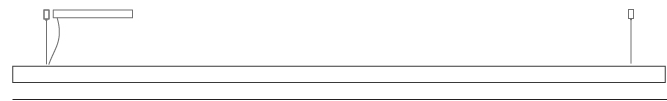

PROJECT
TYPE
SPECIFIER
QUANTITY
DATE

LED60 SUSPENSION

D71016-

base number
Color   Finish
Temperature   Options

1. To build a product code in our configurator select the specify button on the base model # product page
2. To build a manual product code on this datasheet choose from the options listed below in blue font and add the suffix to the base model #

GENERAL

Series: Woodlin
Subseries: LED60
Brand: Tunto
Division: Design
Mounting Type: Suspension
Mounting Location: Ceiling
Subcategory: Profile

PHYSICAL

Shape: Rectangle
Length (mm): 1000
Length (in): 39 3/8
Width (mm): 60
Width (in): 2 3/8
Height (mm): 60
Height (in): 2 3/8
Max. Overall Height (mm): 2060
Max. Overall Height (in): 81 1/8
Light Distribution: Direct
Diffuser: Opal
Fixture Finish: [WAL](#) / [ASH](#) / [OAK](#) / [BLK](#) / [WHI](#)
Fixture Material: Wood
Cable Details: 2000mm / 78 3/4"

ELECTRICAL

Lamp Type: LED
Input Wattage (W): 43
Total Output Wattage (W): 38
Dimming: Tri-Mode (Non-Dimming and Phase Dimming (120Vac only) and 0-10V Dimming)
Driver Included: Yes
Driver Location: Integrated
Driver Type: Constant Current - Universal
Driver Class: Class 2
Input Voltage (V): 120 - 277
Constant Current (MA): 700

LED

Color Temperature (°K): [2700](#) / [3000](#) / [4000](#)
Max. Delivered Lumen (lm): 3240
CRI: >93 CRI
Lamp Life (hrs): 50000

OPTICAL

RATINGS AND CERTIFICATIONS

Certified By: Certified for North American Standards
IP rating: IP20

1000mm 39 3/8"

60mm 2 3/8"

Direct