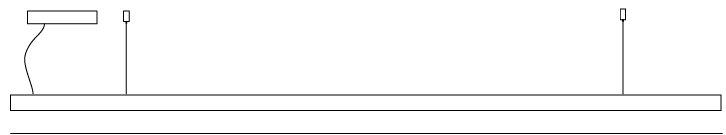

PROJECT
TYPE
SPECIFIER
QUANTITY
DATE

LED28 SUSPENSION

D71008-

base number
Color   Finish
Temperature   Options

1. To build a product code in our configurator select the specify button on the base model # product page
2. To build a manual product code on this datasheet choose from the options listed below in blue font and add the suffix to the base model #

GENERAL

Series: Woodlin
Subseries: LED28
Brand: Tunto
Division: Design
Mounting Type: Suspension
Mounting Location: Ceiling
Subcategory: Profile

PHYSICAL

Shape: Rectangle
Length (mm): 1000
Length (in): 39 ³/₈
Width (mm): 28
Width (in): 1 ¹/₈
Height (mm): 28
Height (in): 1 ¹/₈
Max. Overall Height (mm): 2028
Max. Overall Height (in): 79 ¹³/₁₆
Light Distribution: Direct
Diffuser: Opal
Fixture Finish: [WAL / ASH / OAK / BLK / WHI](#)
Fixture Material: Wood
Cable Details: 2000mm / 78 3/4"

ELECTRICAL

Lamp Type: LED
Input Wattage (W): 21
Total Output Wattage (W): 19
Dimming: Tri-Mode (Non-Dimming and Phase Dimming (120Vac only) and 0-10V Dimming)
Driver Included: Yes
Driver Location: Integrated
Driver Type: Constant Current - Universal
Driver Class: Class 2
Input Voltage (V): 120 - 277
Constant Current (MA): 700

LED

Color Temperature (°K): [2700 / 3000 / 4000](#)
Max. Delivered Lumen (lm): 1200
CRI: >93 CRI
Lamp Life (hrs): 50000

OPTICAL

RATINGS AND CERTIFICATIONS

Certified By: Certified for North American Standards
IP rating: IP20

1000mm 39 ³/₈"

28mm 1 ¹/₈"

Direct