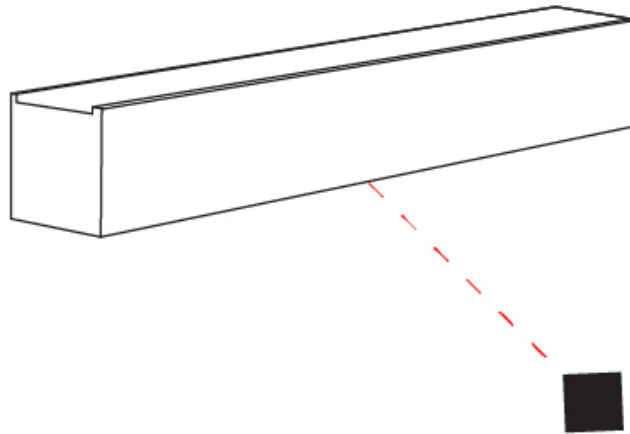

LED60 SURFACE

D72015-

PROJECT

TYPE

SPECIFIER

QUANTITY

DATE