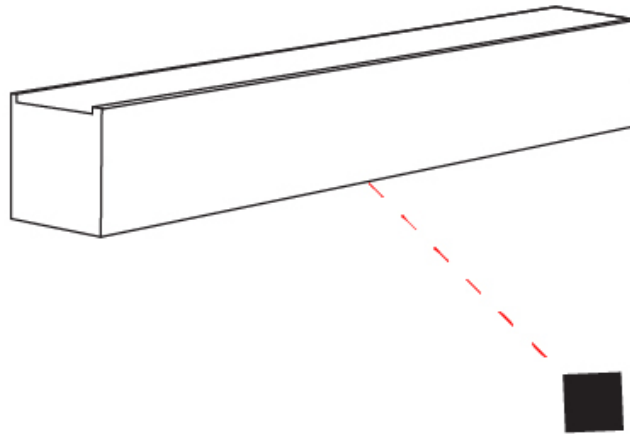

LED60 SURFACE

D72014-

PROJECT

TYPE

SPECIFIER

QUANTITY

DATE